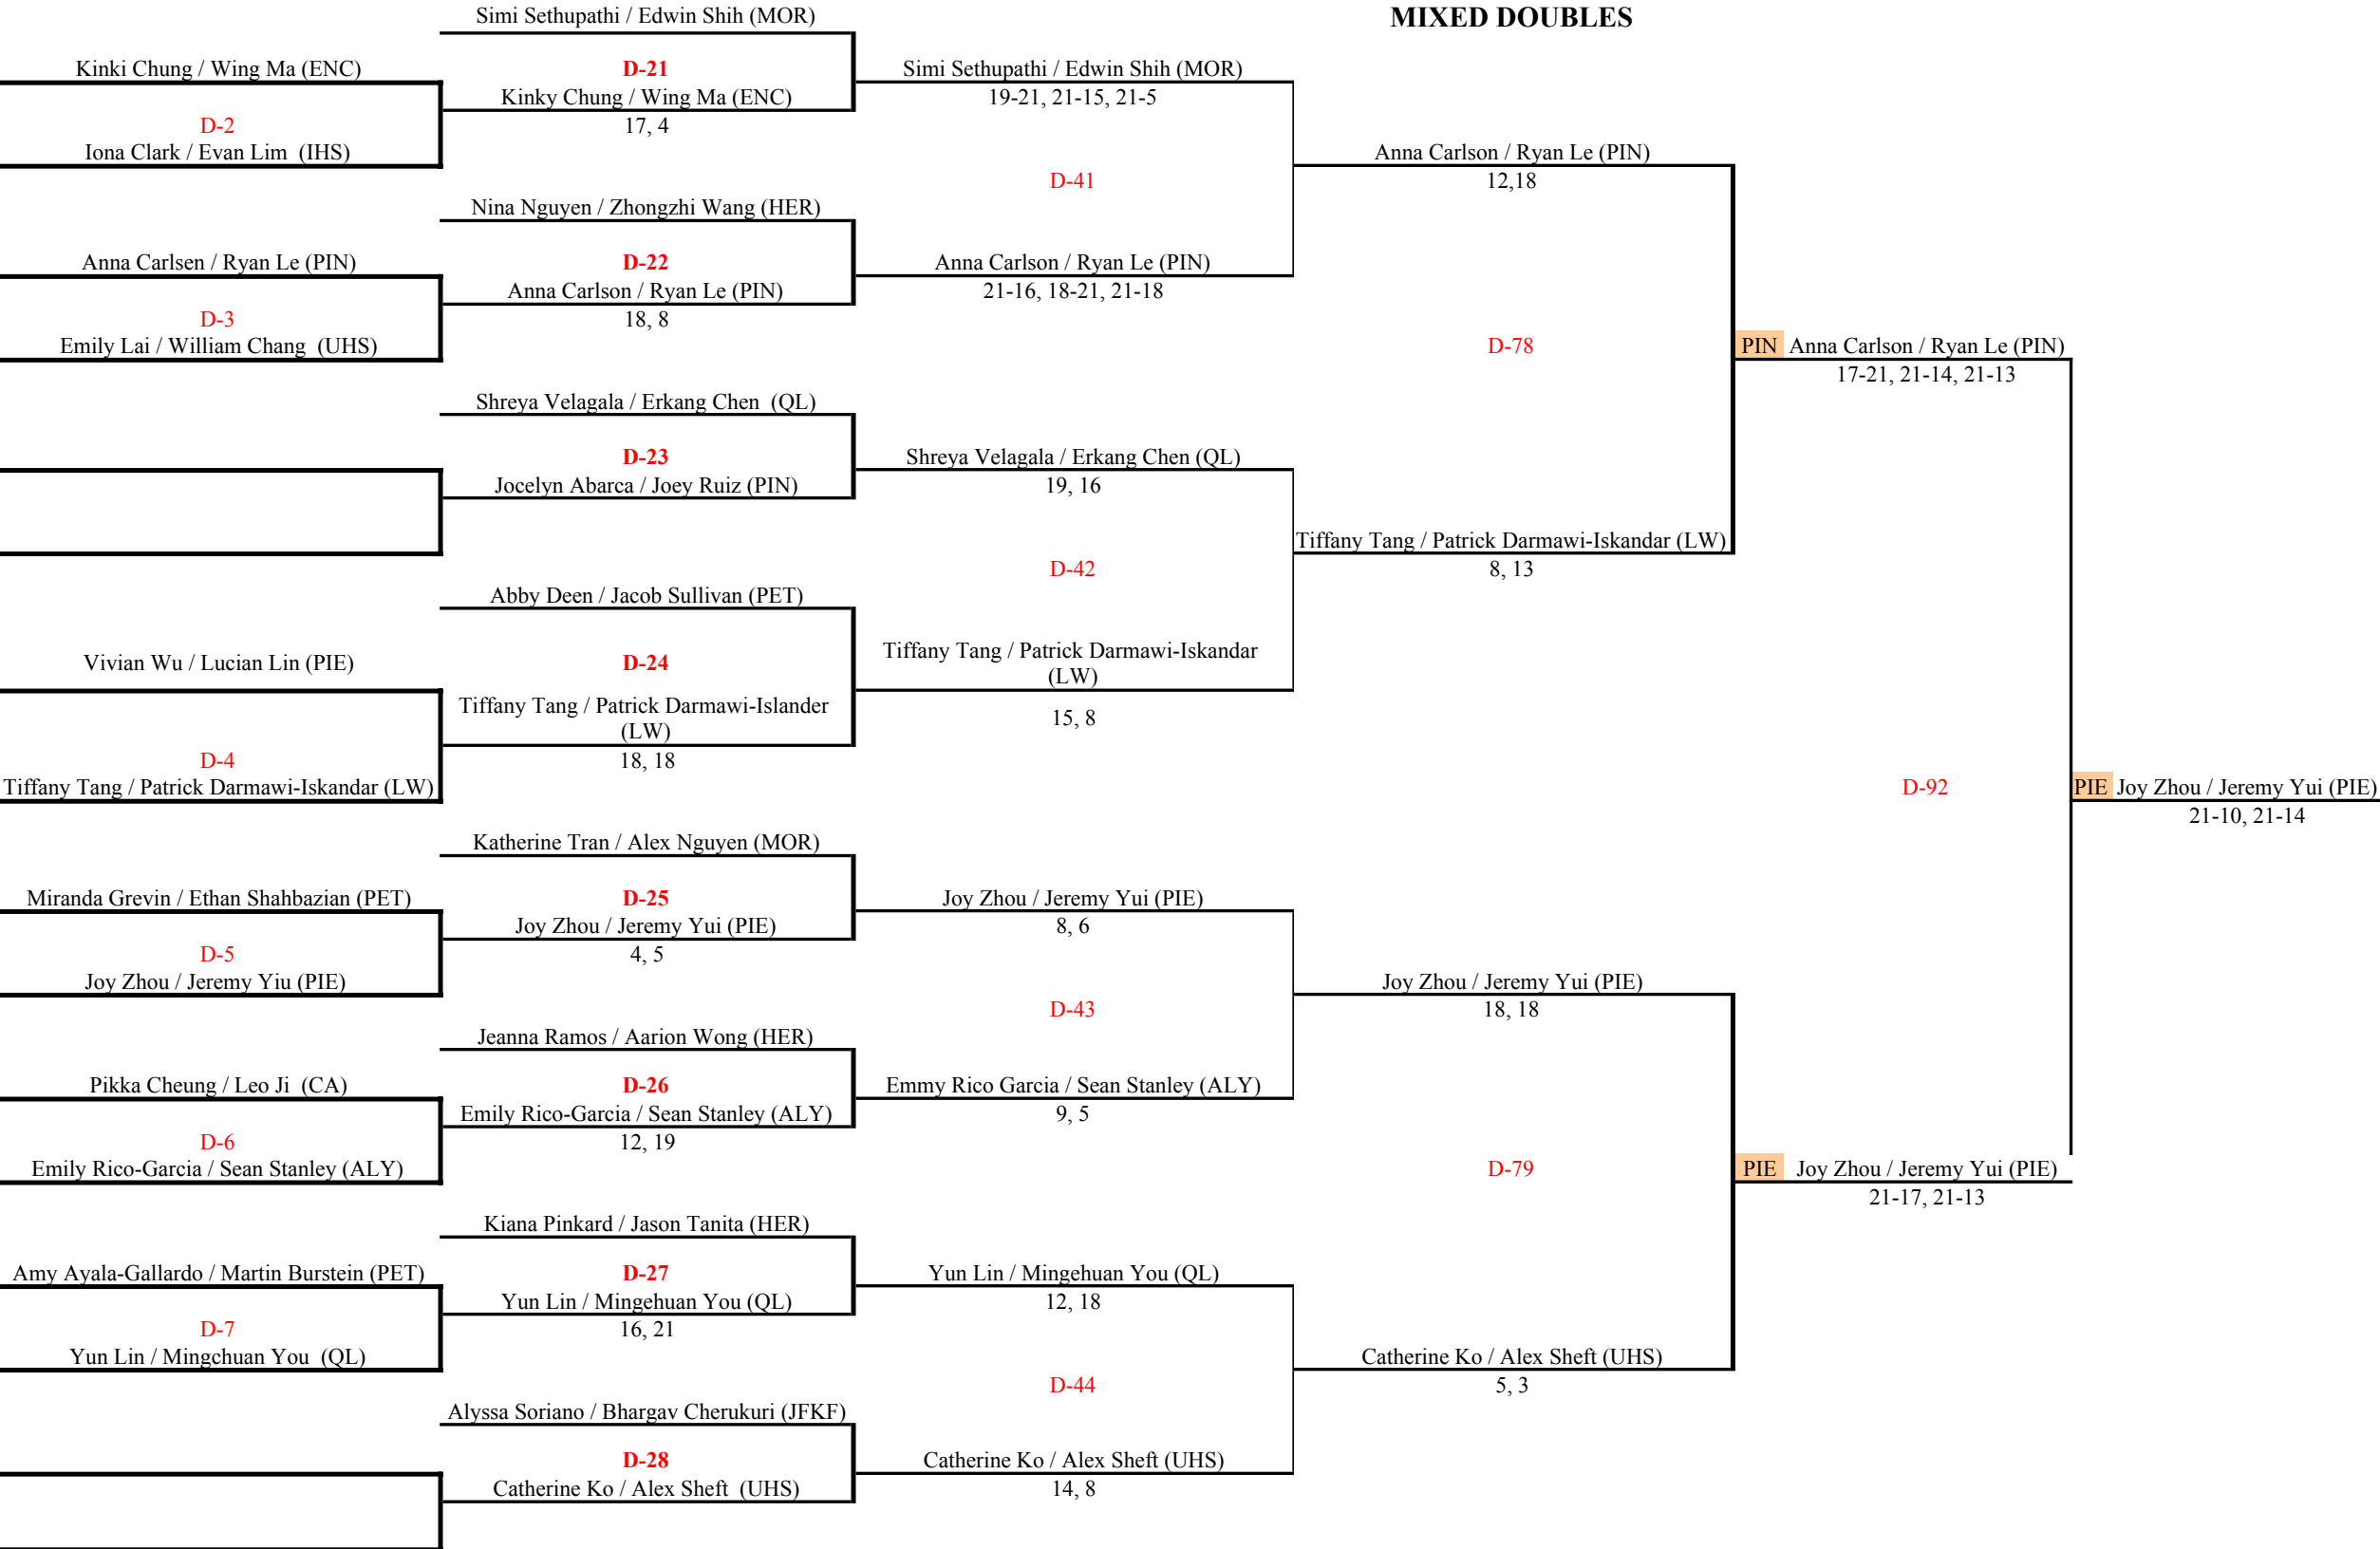

MIXED DOUBLES

Emily Lai / William Chang
L D-2/D-3
D-50
Nina Nguyen / Zhongzhi Wang (HER)
L D-21/D-22

Emily Lai / William Chang (UHS)
21-19, 17-21, 21-19
D-62
Simi Sethupathi / Edwin Shih (MOR)
L D-41

Simi Sethupathi / Edwin Shih (MOR)
21-13, 18-21, 21-16

MOR Simi Sethupathi / Edwin Shih (MOR)
19-21, 21-13, 21-12

Vivian Wu / Lucian Lin (PIE)
L D-4
D-51
Abby Deen / Jacob Sullivan (PET)
L D-23/D-24

Vivian Wu / Lucian Lin (PIE)
10, 11
D-63
S. Velagala / E. Chen (QL)
L D-42

Vivian Wu / Lucian Lin (PIE)
21-12, 21-9

UHS Catherine Ko / Alex Sheft (UHS)
L D-79

UHS Catherine Ko/Alex Sheft
17, 16

K. Tran / Alex Nguyen (MOR)
L D-5/D-6
D-52
K. Tran / A. Nguyen (MOR)
L D-25/D-26

Katherine Tran / Alex Nguyen (MOR)
10, 12
D-64
Emily Rico-Garcia / Sean Stanley (ALY)
L62