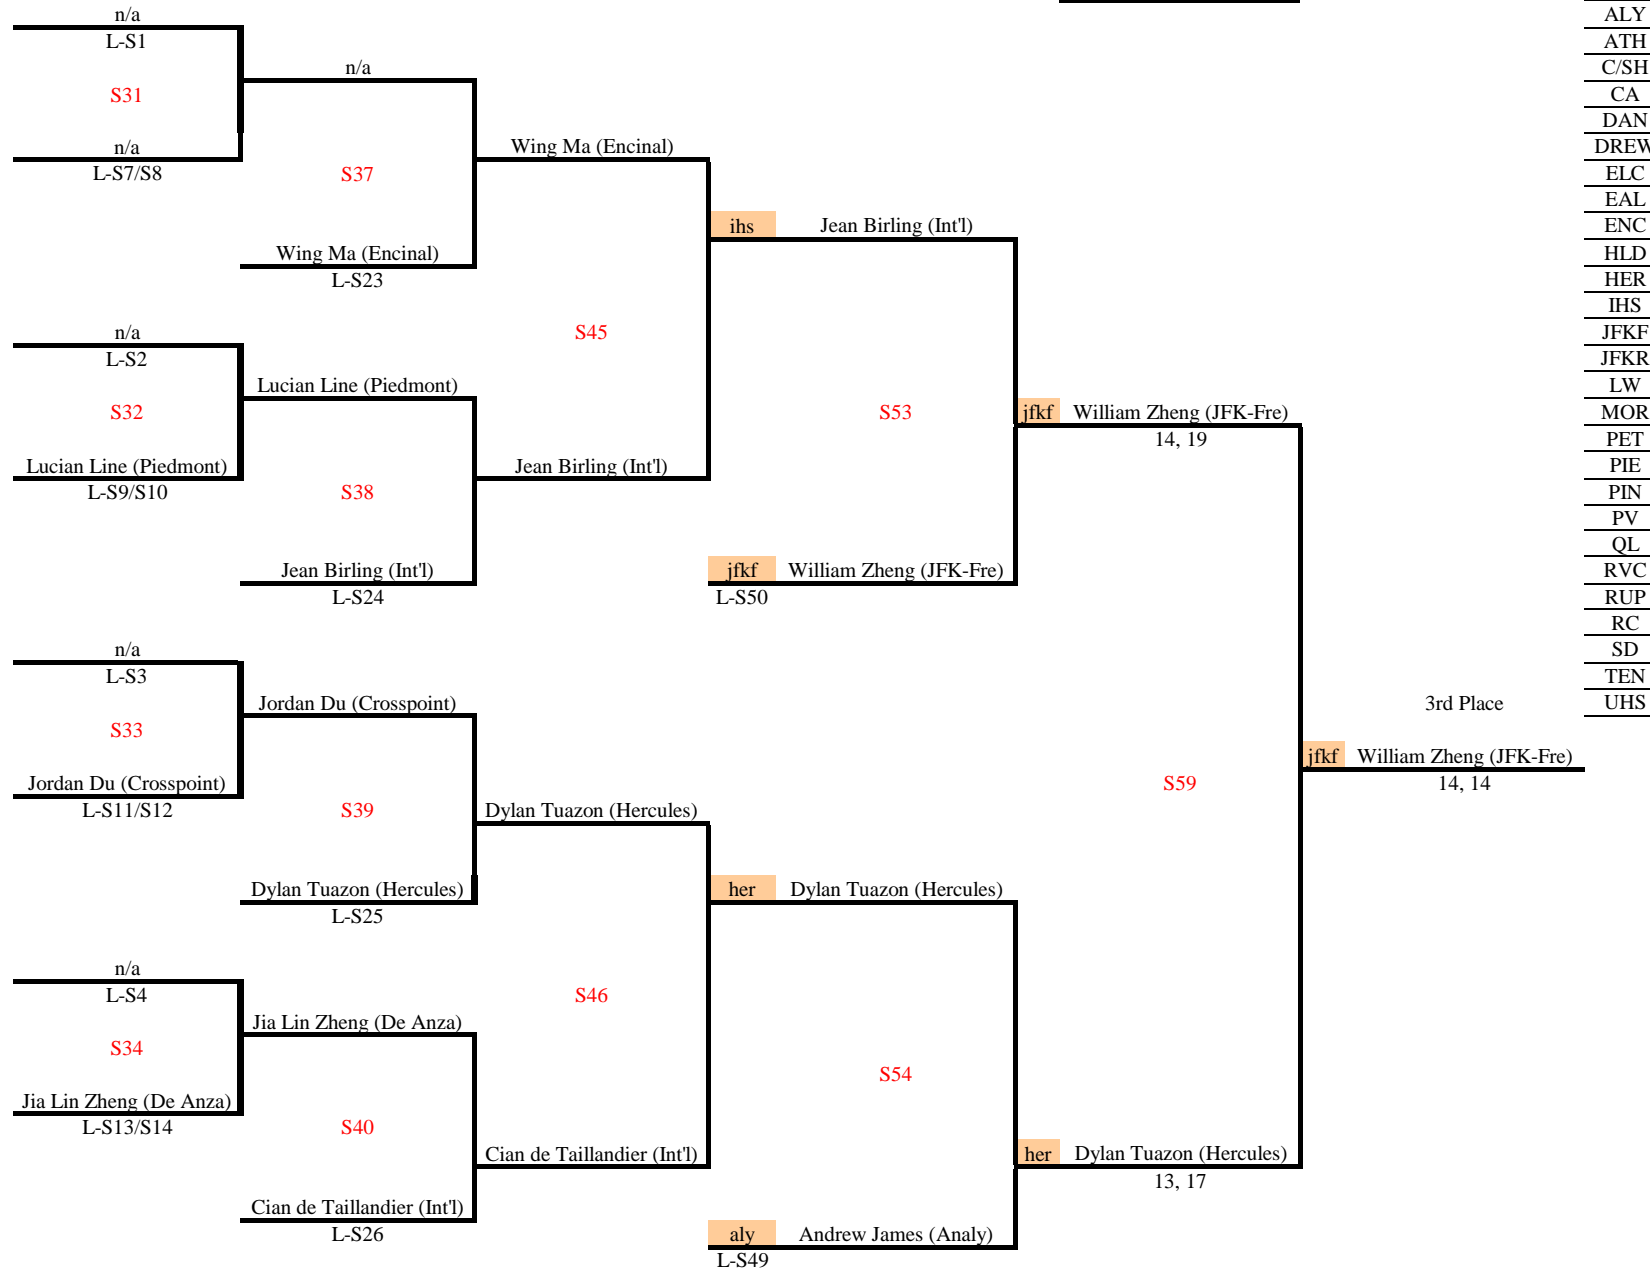

total

ALY	0
ATH	0
C/SH	0
CA	0
DAN	0
DREW	0
ELC	0
EAL	0
ENC	0
HLD	0
HER	0
IHS	0
JFKF	7
JFKR	0
LW	0
MOR	0
PET	0
PIE	0
PIN	0
PV	0
QL	0
RVC	0
RUP	0
RC	0
SD	0
TEN	0
UHS	10
	17

BOYS SINGLES
CONSOLATION

9

- ALY
- ATH
- C/SH
- CA
- DAN
- DREW
- ELC
- EAL
- ENC
- HLD
- HER
- IHS
- JFKF
- JFKR
- LW
- MOR
- PET
- PIE
- PIN
- PV
- QL
- RVC
- RUP
- RC
- SD
- TEN
- UHS