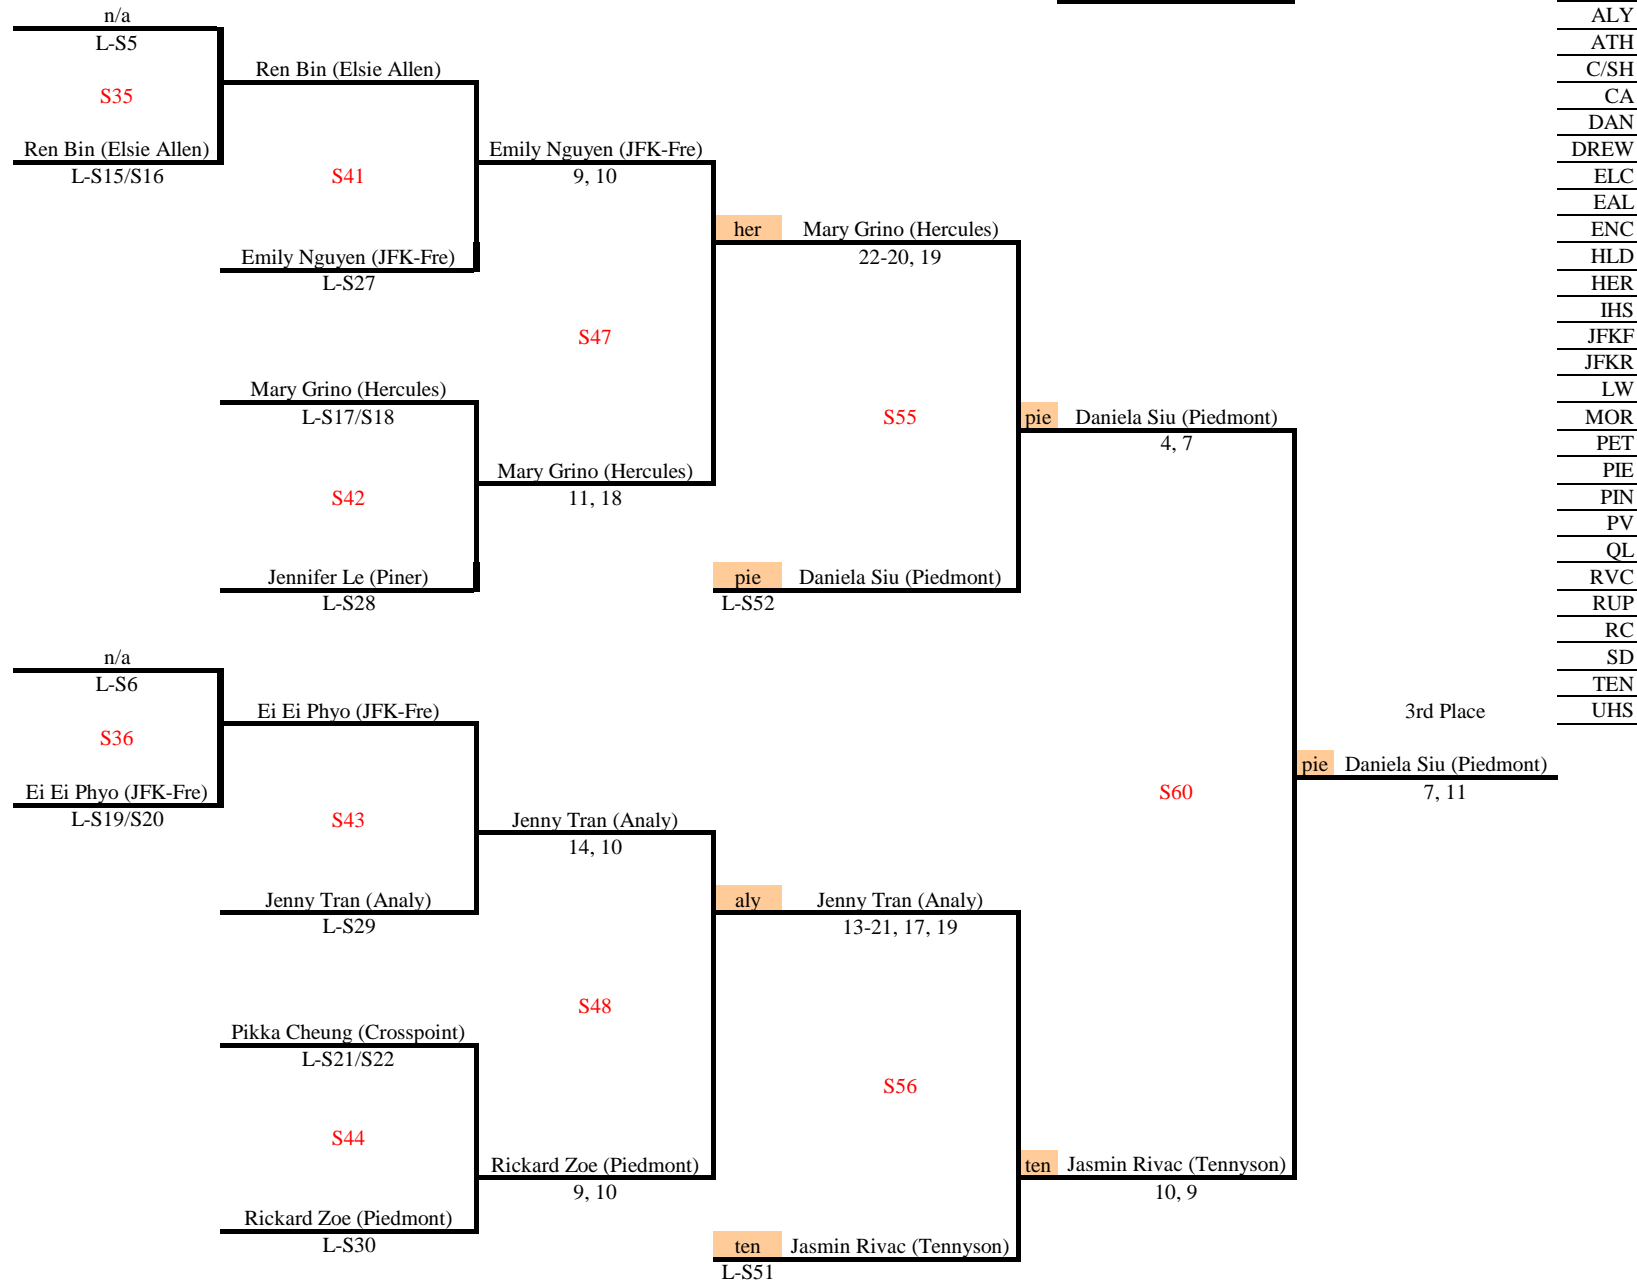

total

ALY	0
ATH	0
C/SH	0
CA	0
DAN	0
DREW	0
ELC	0
EAL	0
ENC	0
HLD	0
HER	7
IHS	0
JFKF	10
JFKR	0
LW	0
MOR	0
PET	0
PIE	0
PIN	0
PV	0
QL	0
RVC	0
RUP	0
RC	0
SD	0
TEN	0
UHS	0
17	

GIRLS SINGLES
CONSOLATION

9

- ALY
- ATH
- C/SH
- CA
- DAN
- DREW
- ELC
- EAL
- ENC
- HLD
- HER
- IHS
- JFKF
- JFKR
- LW
- MOR
- PET
- PIE
- PIN
- PV
- QL
- RVC
- RUP
- RC
- SD
- TEN
- UHS