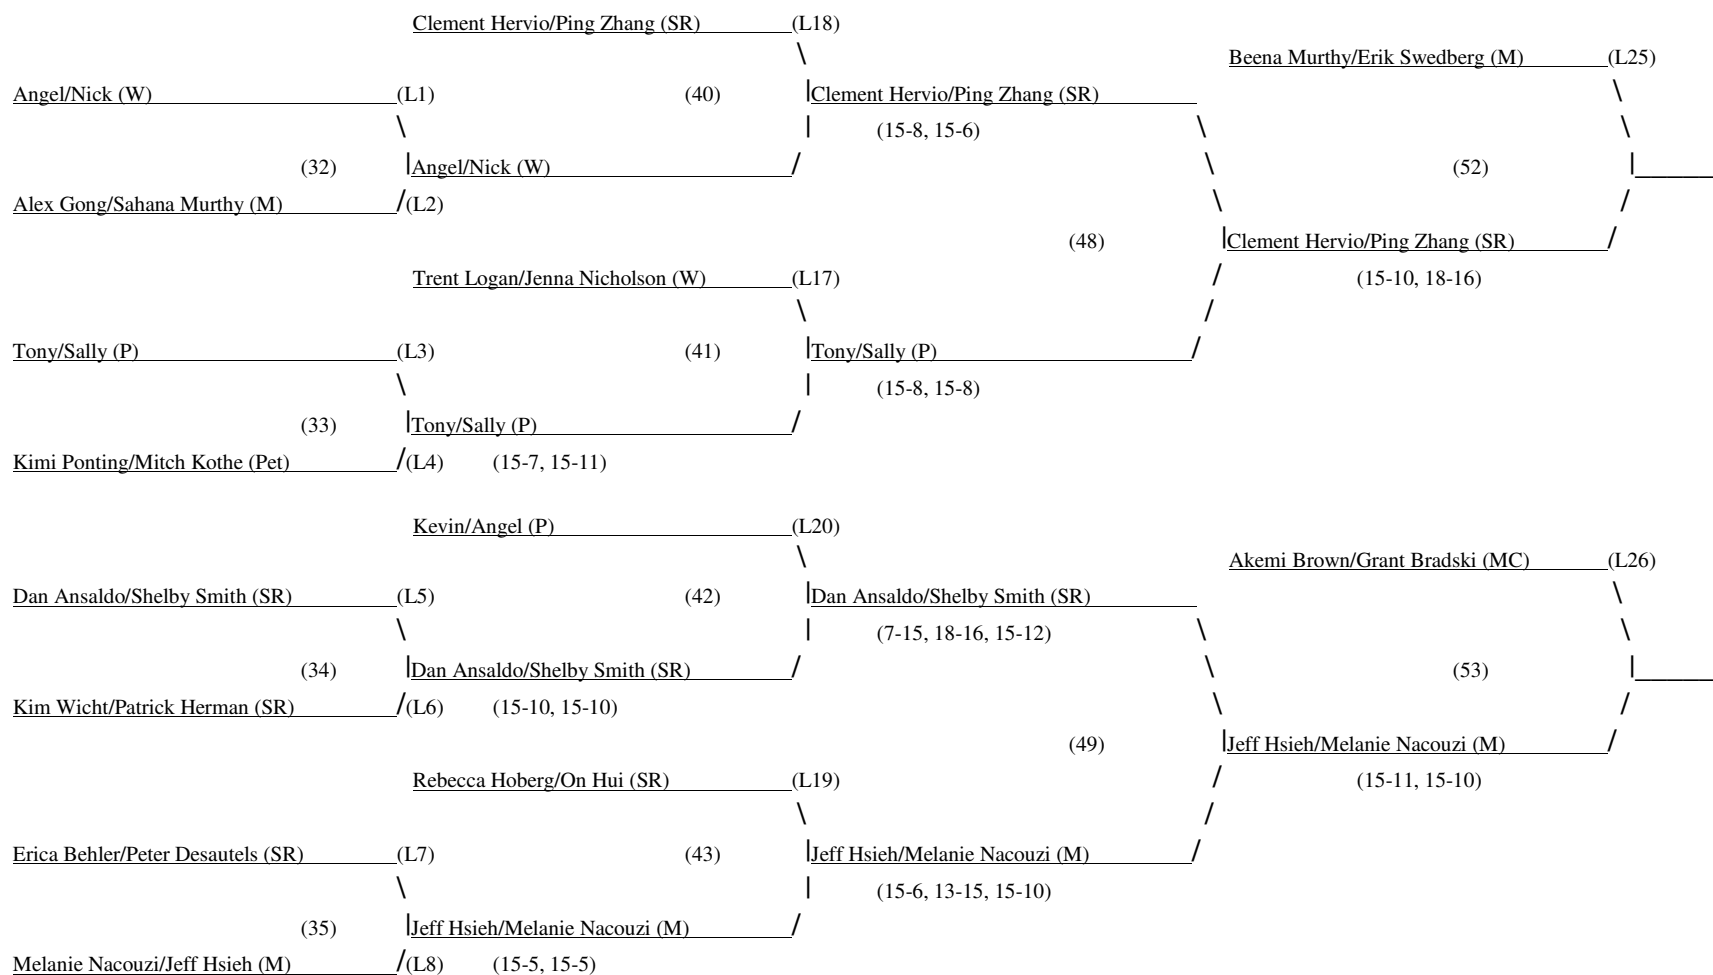

MHS Mixed Doubles Tournament: 28 February 2008
 Main Round: **Open Division**

Host: Stan Bischof

Tournament Director: Jason Krout
 Asst.: Mary Lehman, Blair Bracewell, Marisa Corley

MHS Mixed Doubles Tournament: 28 February 2008
 Consolation Round: **Open Division**

5th: Jon Nop/Kelsey Bracewell (M) d. Clement Hervio/Ping Zhang (SR): 18-16, 15-9