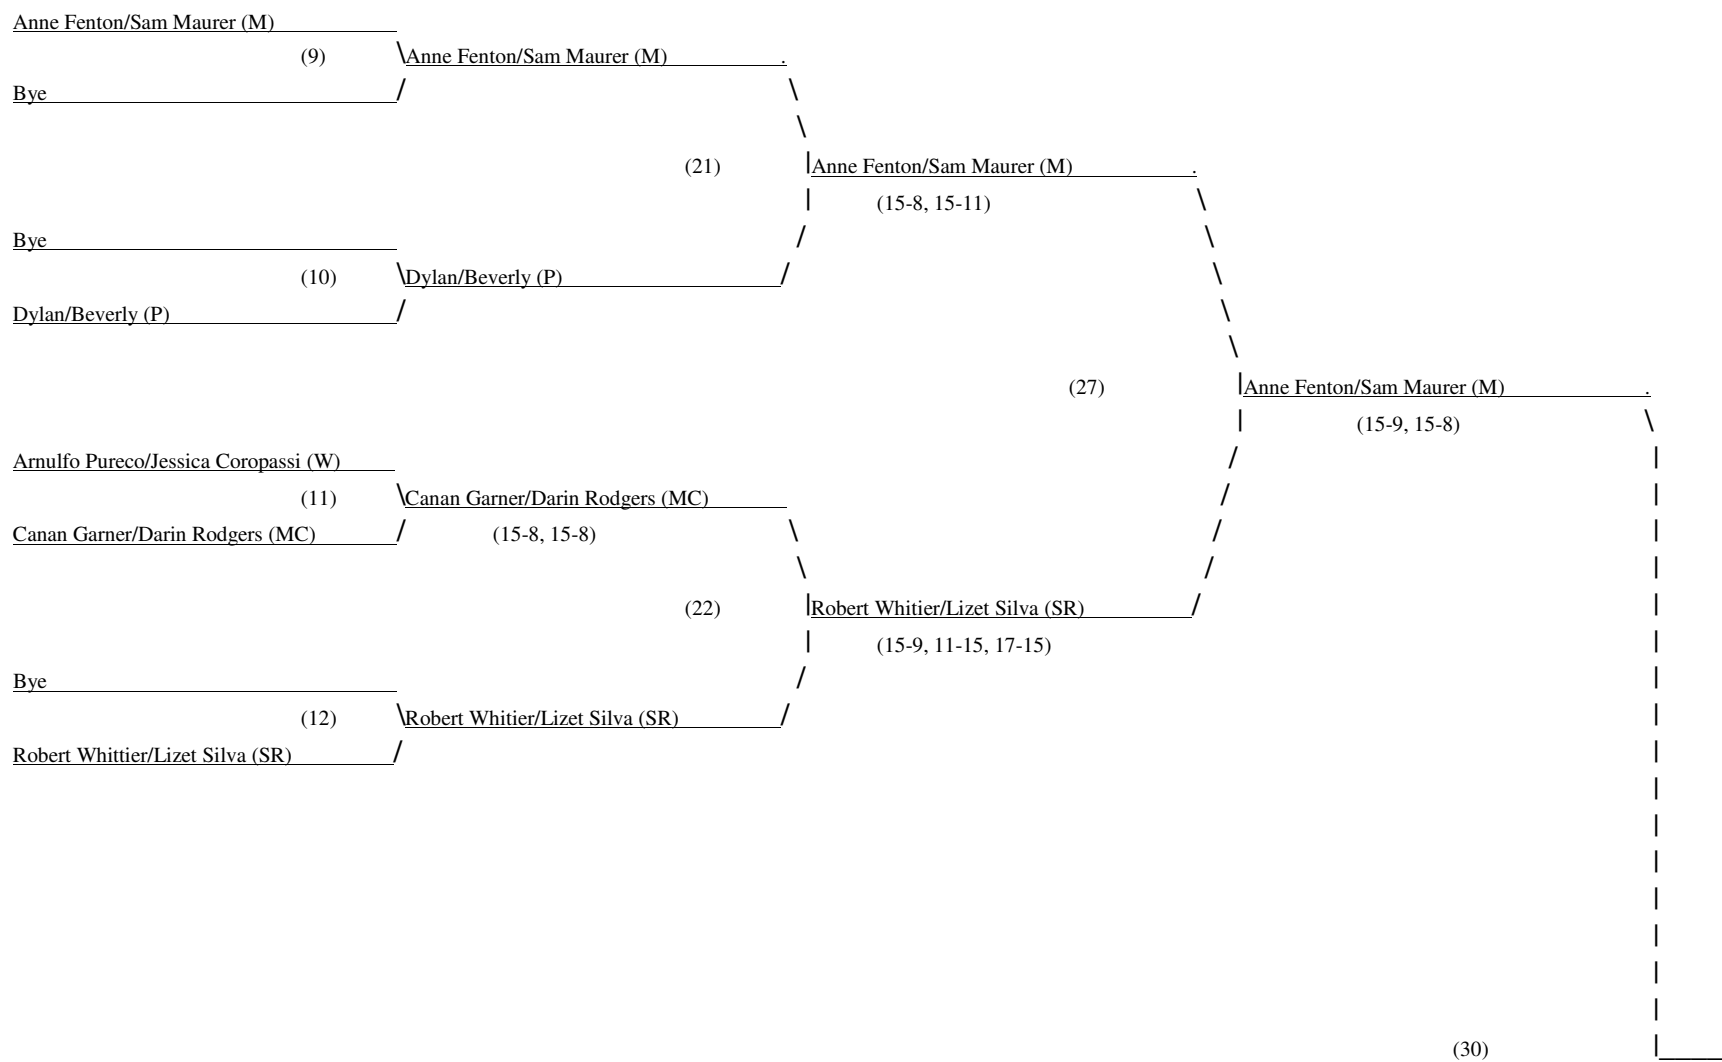

MHS Mixed Doubles Tournament: 28 February 2008
 Main Round: **Open Division**

Host: Stan Bischof

Tournament Director: Jason Krout
 Asst.: Mary Lehman, Blair Bracewell, Marisa Corley

MHS Mixed Doubles Tournament: 28 February 2008
 Consolation Round: **Open Division**

5th: Jon Nop/Kelsey Bracewell (M) d. Clement Hervio/Ping Zhang (SR): 18-16, 15-9