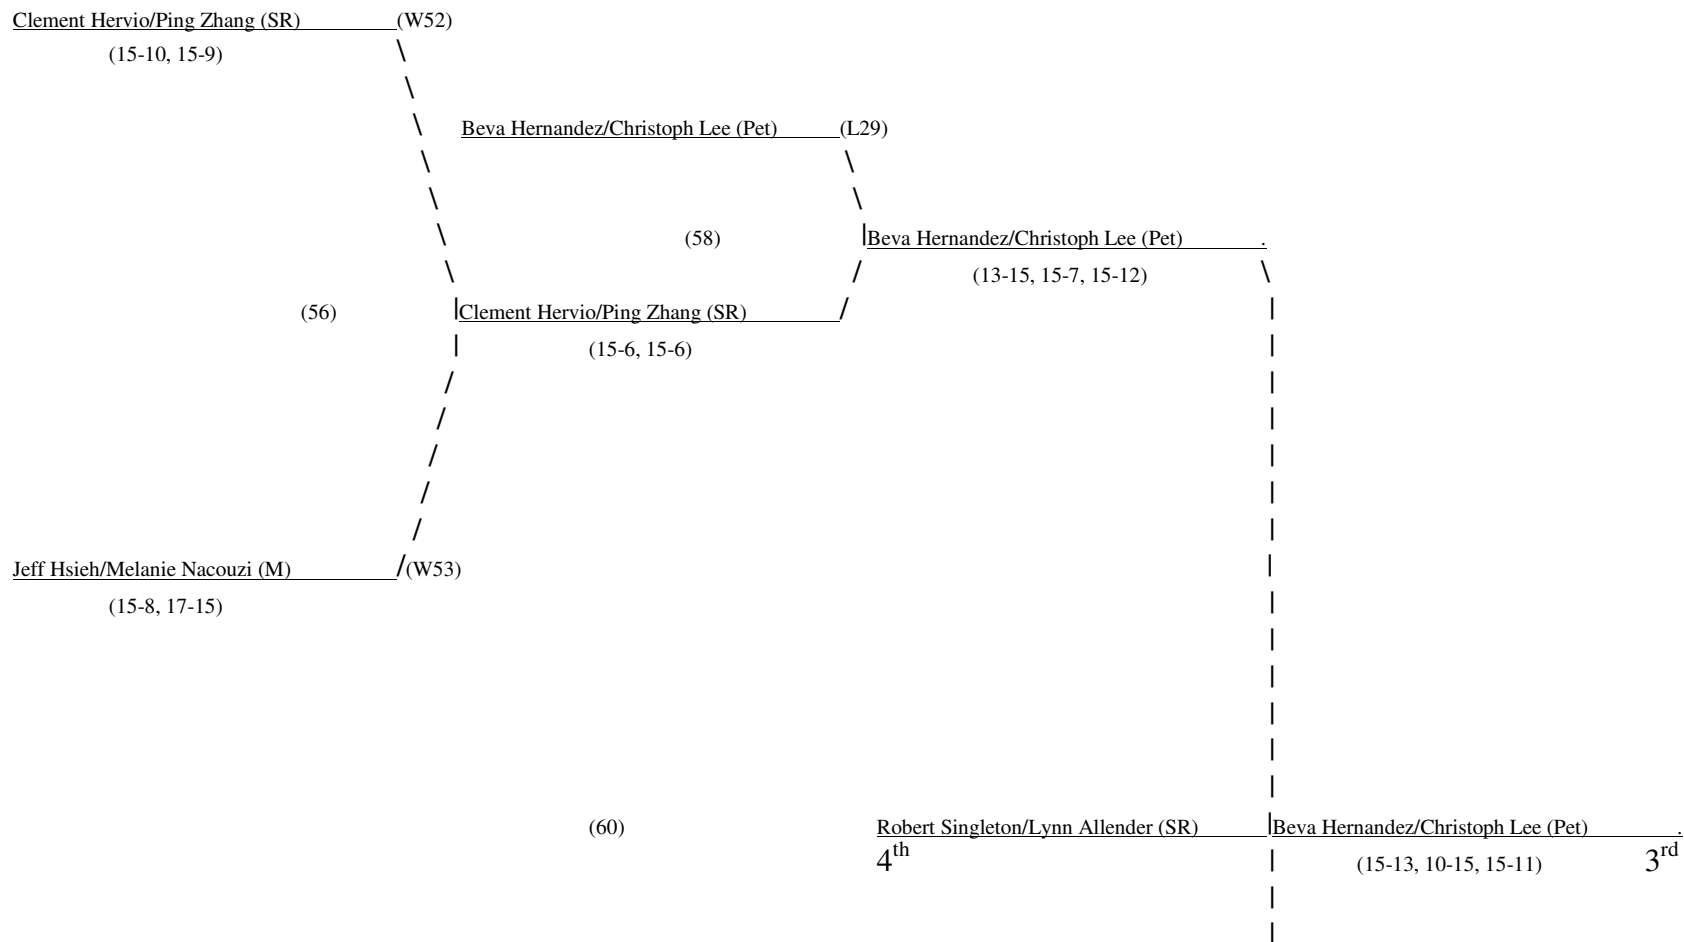

MHS Mixed Doubles Tournament: 28 February 2008
 Main Round: **Open Division**

Host: Stan Bischof

Tournament Director: Jason Krout
 Asst.: Mary Lehman, Blair Bracewell, Marisa Corley

MHS Mixed Doubles Tournament: 28 February 2008
 Consolation Round: **Open Division**

5th: Jon Nop/Kelsey Bracewell (M) d. Clement Hervio/Ping Zhang (SR): 18-16, 15-9