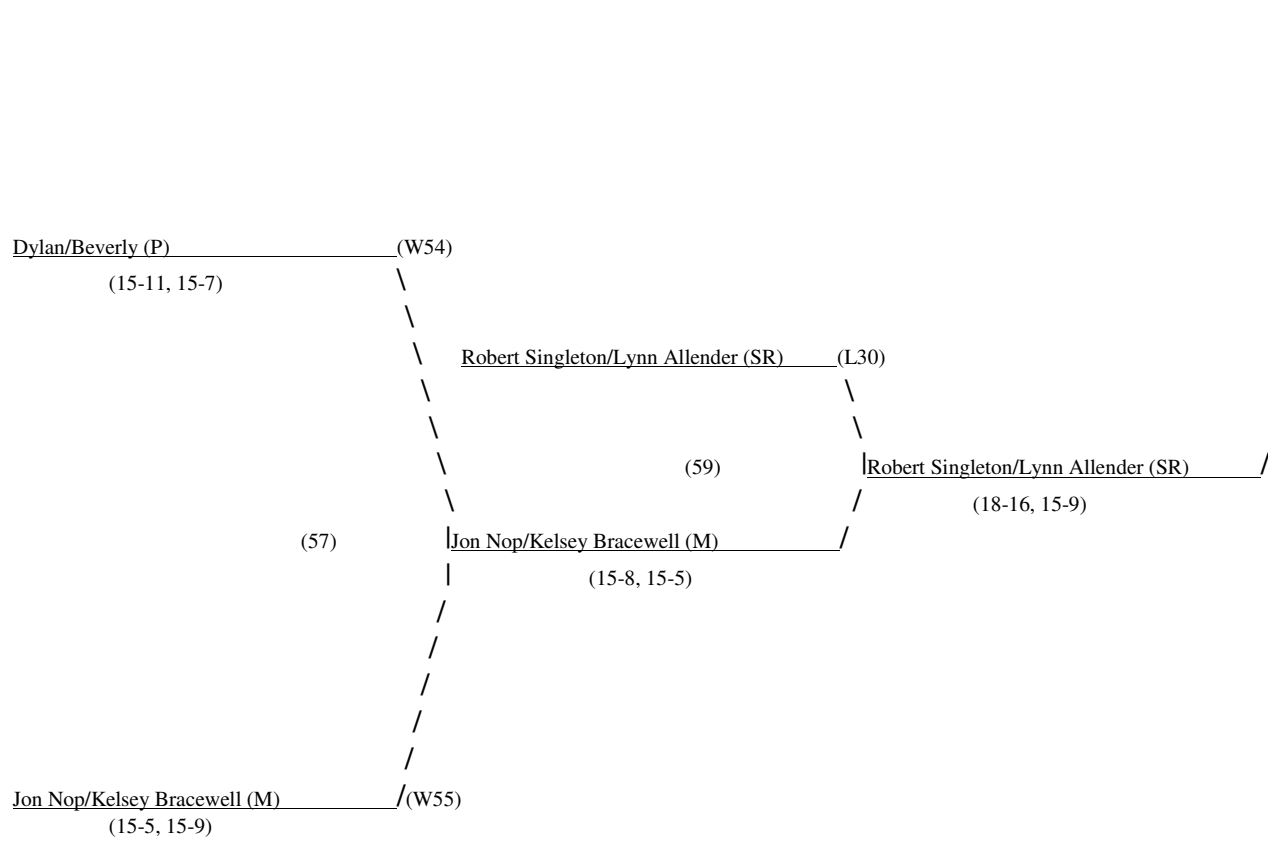

5th: Jon Nop/Kelsey Bracewell (M) d. Clement Hervio/Ping Zhang (SR): 18-16, 15-9