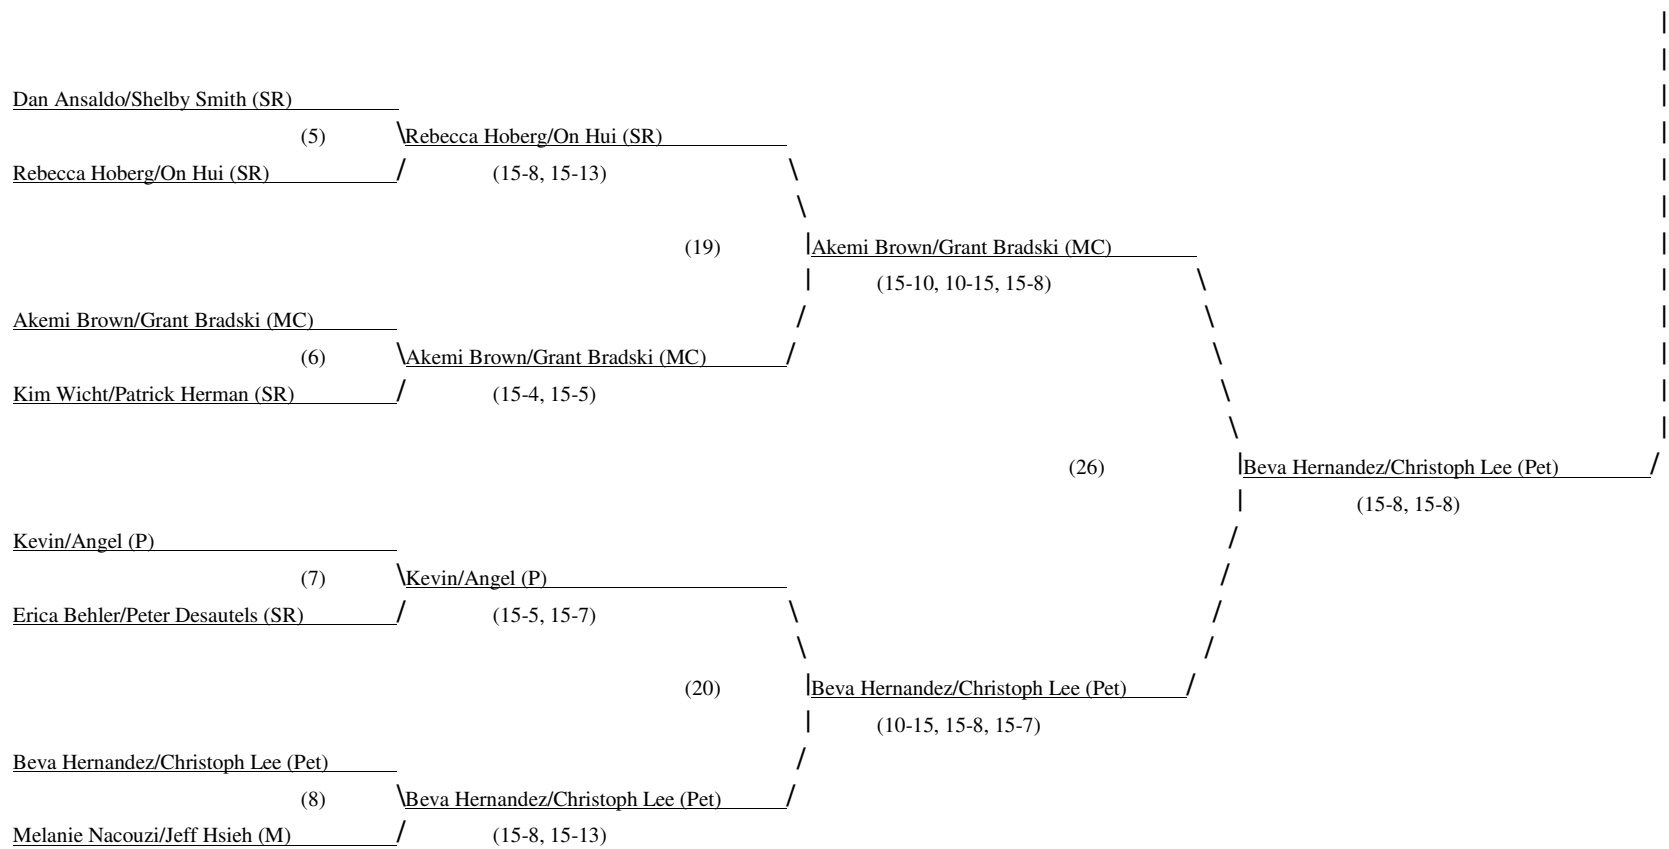

MHS Mixed Doubles Tournament: 28 February 2008
 Main Round: **Open Division**

Host: Stan Bischof

Tournament Director: Jason Krout
 Asst.: Mary Lehman, Blair Bracewell, Marisa Corley

MHS Mixed Doubles Tournament: 28 February 2008
 Consolation Round: **Open Division**

5th: Jon Nop/Kelsey Bracewell (M) d. Clement Hervio/Ping Zhang (SR): 18-16, 15-9