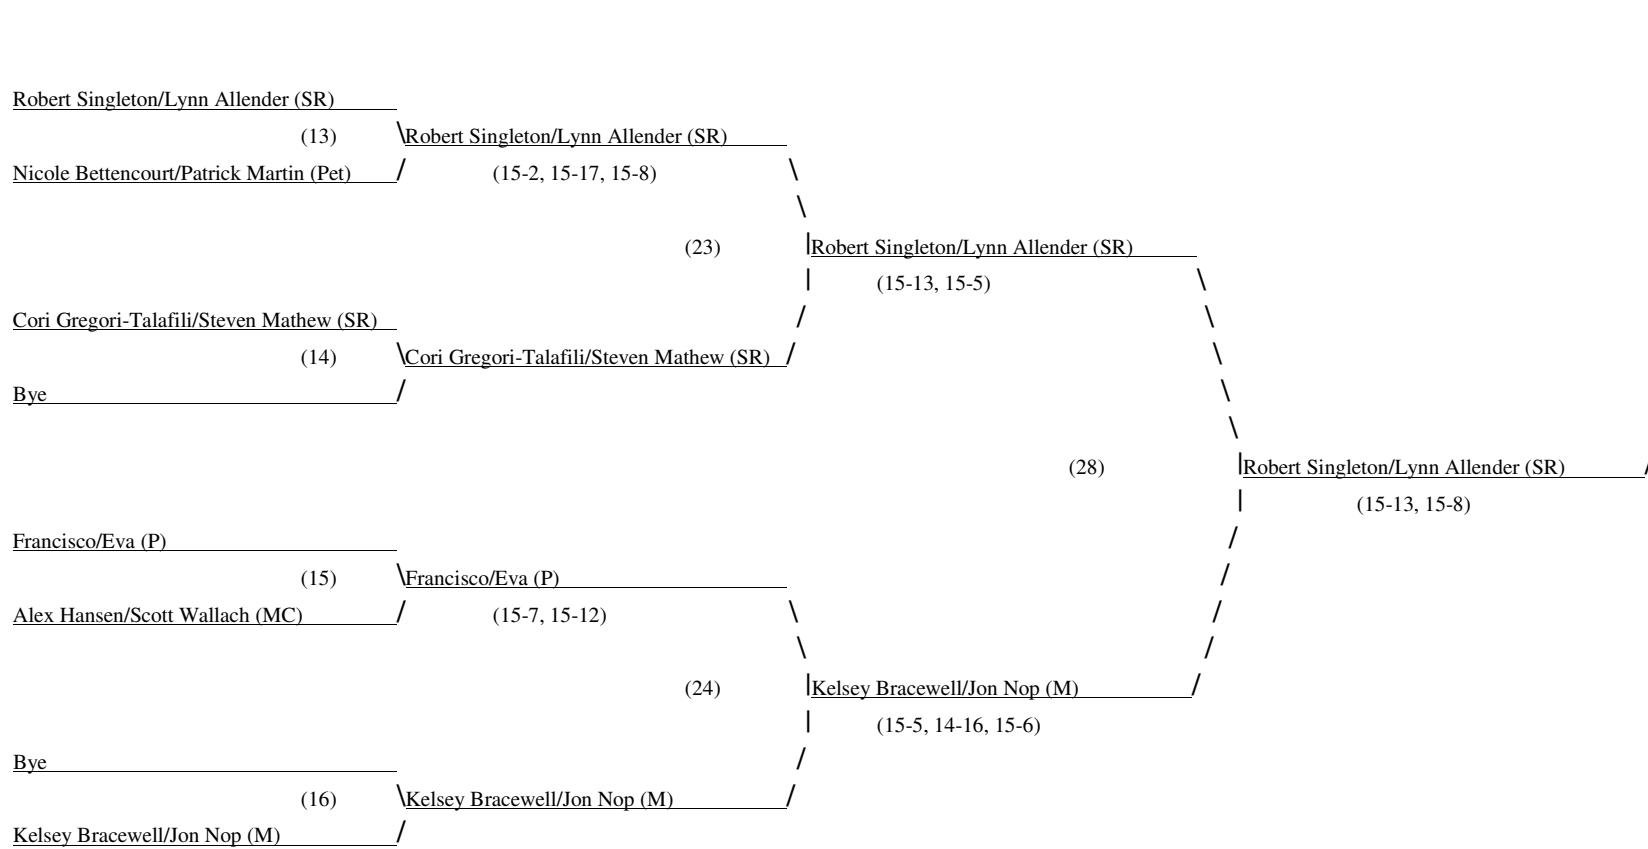

MHS Mixed Doubles Tournament: 28 February 2008
 Main Round: **Open Division**

Host: Stan Bischof

Tournament Director: Jason Krout
 Asst.: Mary Lehman, Blair Bracewell, Marisa Corley

MHS Mixed Doubles Tournament: 28 February 2008
 Consolation Round: **Open Division**

5th: Jon Nop/Kelsey Bracewell (M) d. Clement Hervio/Ping Zhang (SR): 18-16, 15-9