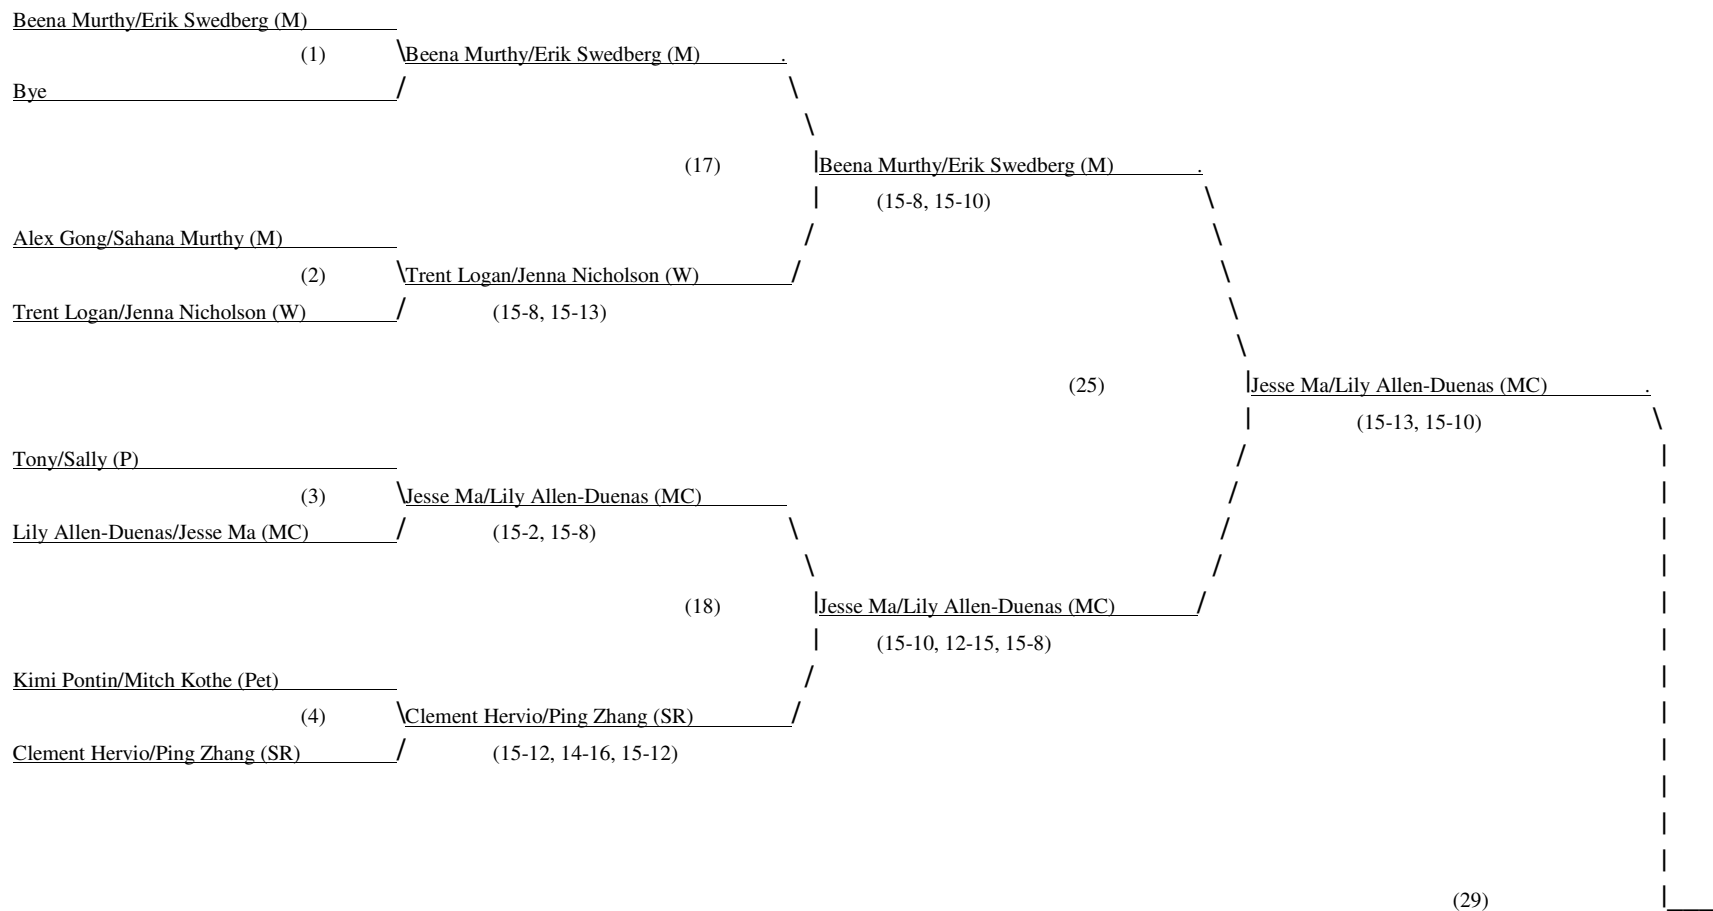

MHS Mixed Doubles Tournament: 28 February 2008
 Main Round: **Open Division**

Host: Stan Bischof

Tournament Director: Jason Krout
 Asst.: Mary Lehman, Blair Bracewell, Marisa Corley

MHS Mixed Doubles Tournament: 28 February 2008
 Consolation Round: **Open Division**

5th: Jon Nop/Kelsey Bracewell (M) d. Clement Hervio/Ping Zhang (SR): 18-16, 15-9