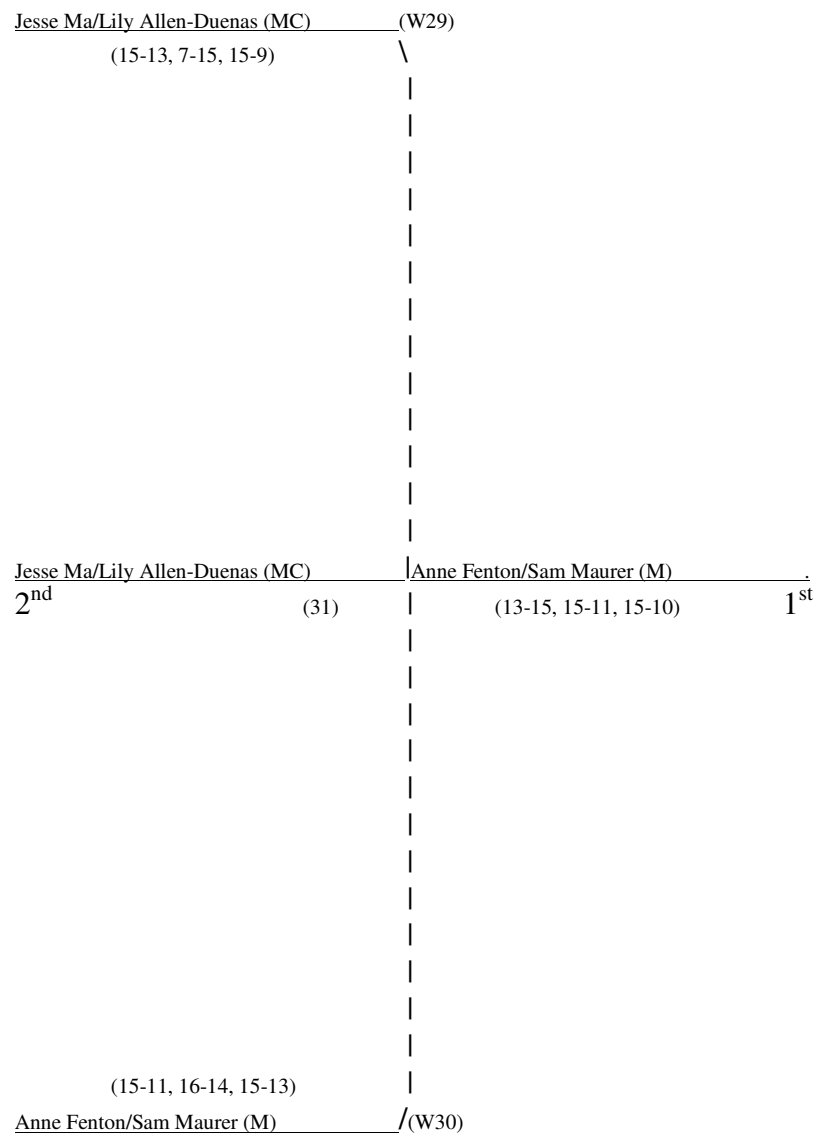

MHS Mixed Doubles Tournament: 28 February 2008
 Main Round: **Open Division**

Host: Stan Bischof

Tournament Director: Jason Krout
 Asst.: Mary Lehman, Blair Bracewell, Marisa Corley

MHS Mixed Doubles Tournament: 28 February 2008
 Consolation Round: **Open Division**

5th: Jon Nop/Kelsey Bracewell (M) d. Clement Hervio/Ping Zhang (SR): 18-16, 15-9