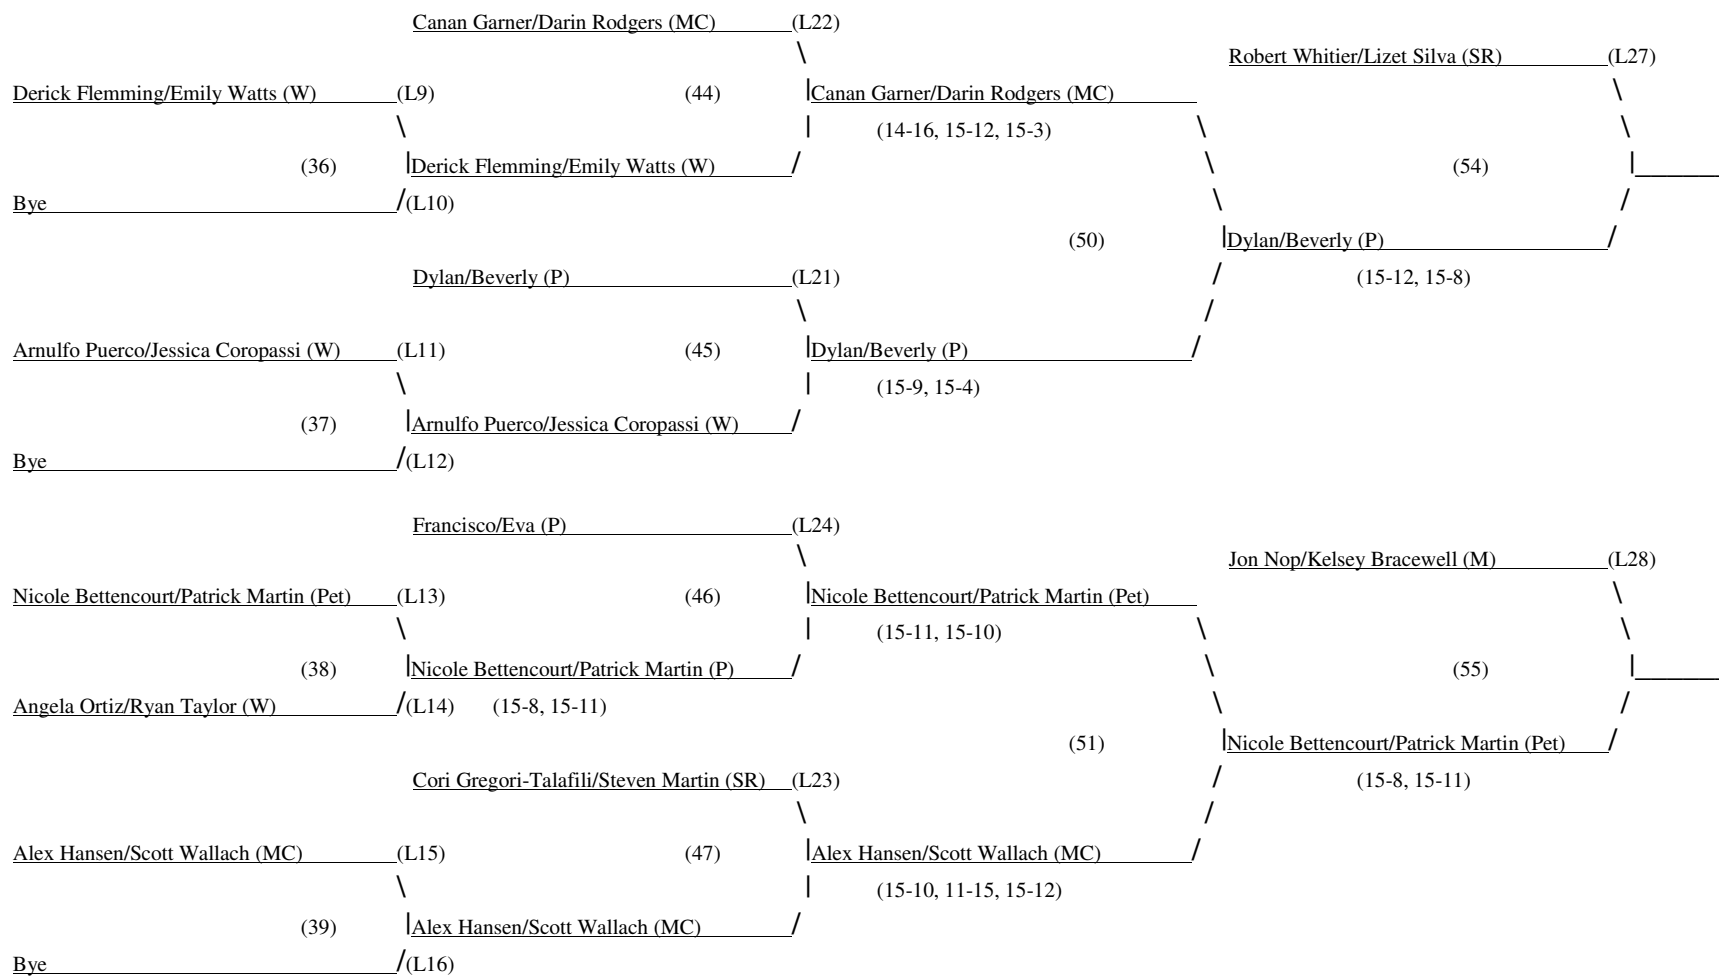

MHS Mixed Doubles Tournament: 28 February 2008
 Main Round: **Open Division**

Host: Stan Bischof

Tournament Director: Jason Krout
 Asst.: Mary Lehman, Blair Bracewell, Marisa Corley

MHS Mixed Doubles Tournament: 28 February 2008
 Consolation Round: **Open Division**

5th: Jon Nop/Kelsey Bracewell (M) d. Clement Hervio/Ping Zhang (SR): 18-16, 15-9