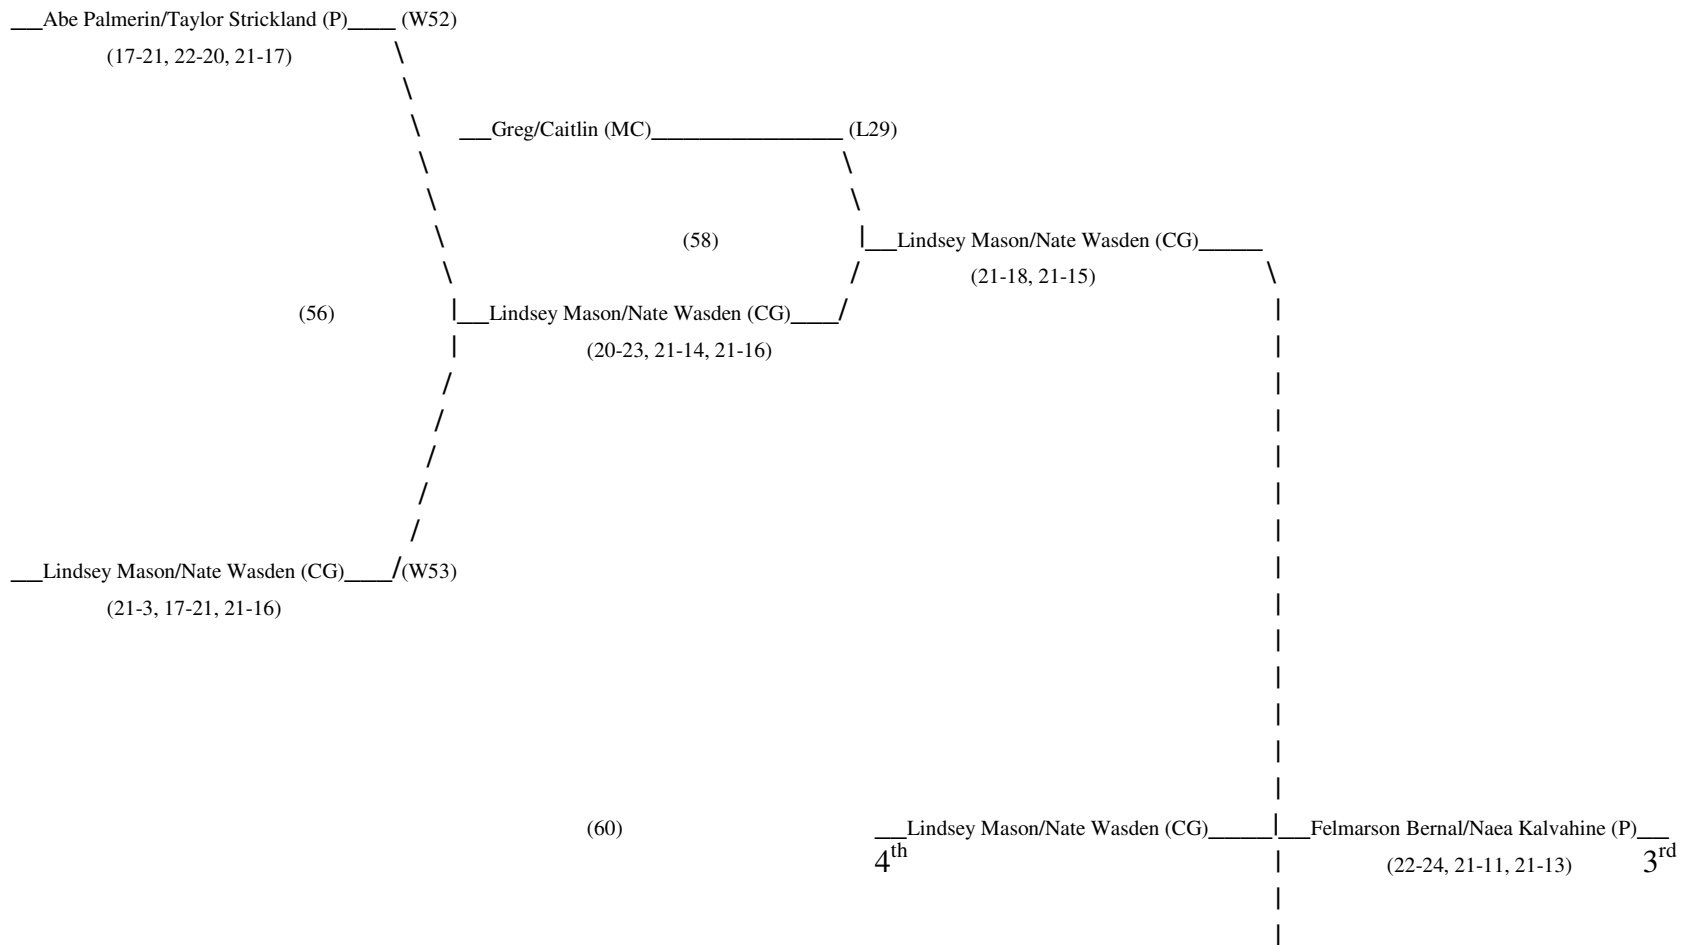

MHS Mixed Doubles Tournament: 6 March 2009
 Main Round: **Novice Division**

Host: Stan Bischof

Tournament Director: Jason Krout
 Asst.: Vicky Nordeen

MHS Mixed Doubles Tournament: 28 February 2008
 Consolation Round: **Novice Division**

5th: Chelsea Carpenter/Jorge Palacios (W) vs. Greg/Caitlin (MC)—winner is Greg/Caitlin (MC) by Default