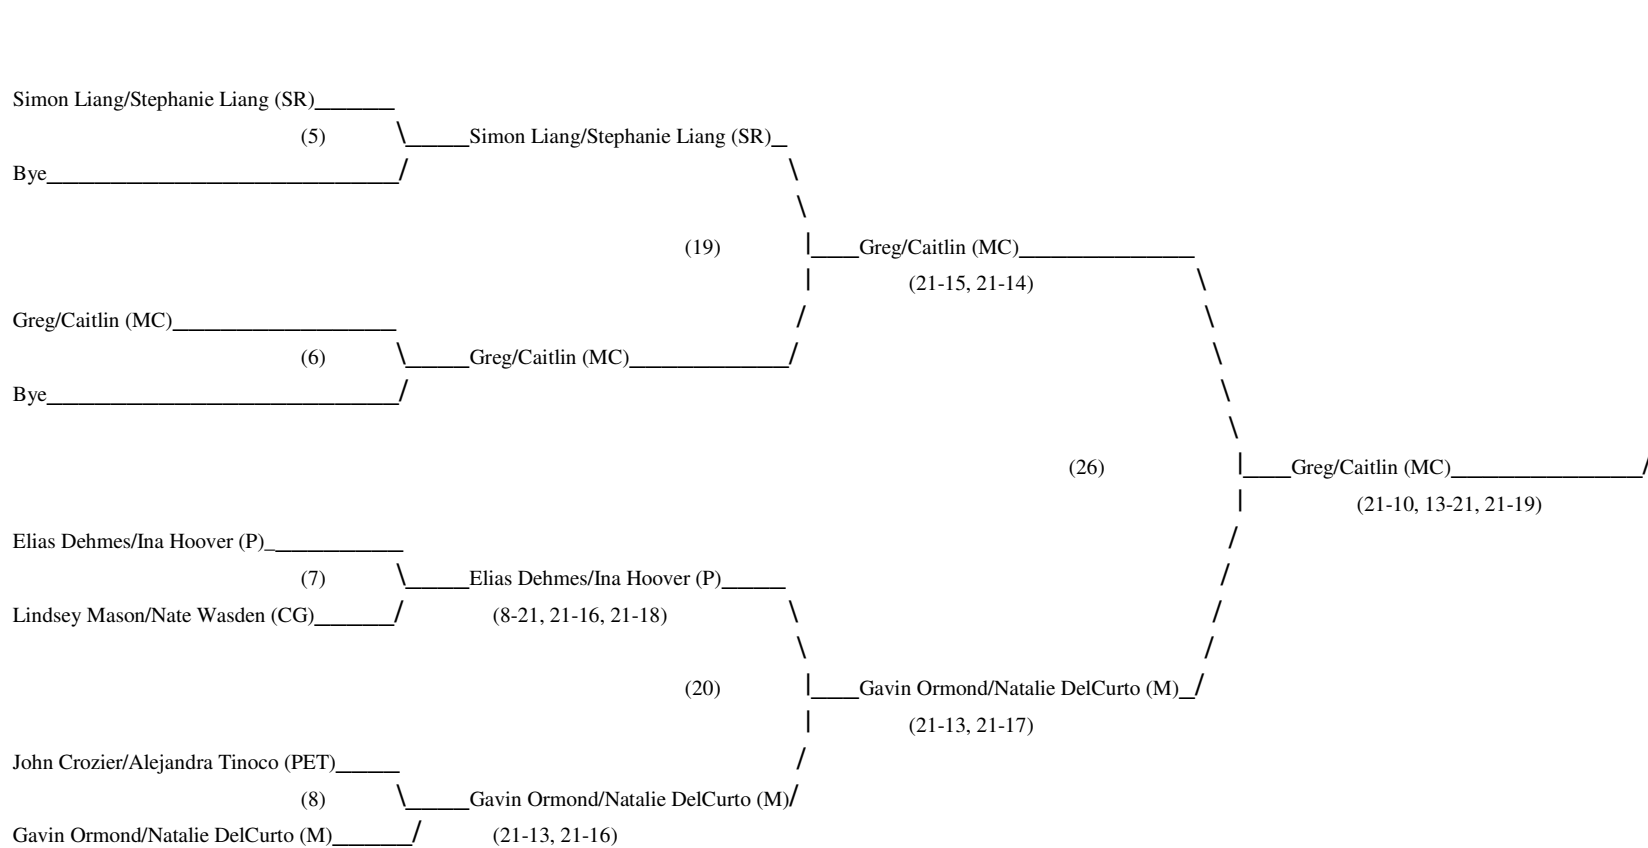

MHS Mixed Doubles Tournament: 6 March 2009
 Main Round: **Novice Division**

Host: Stan Bischof

Tournament Director: Jason Krout
 Asst.: Vicky Nordeen

MHS Mixed Doubles Tournament: 28 February 2008
 Consolation Round: **Novice Division**

5th: Chelsea Carpenter/Jorge Palacios (W) vs. Greg/Caitlin (MC)—winner is Greg/Caitlin (MC) by Default