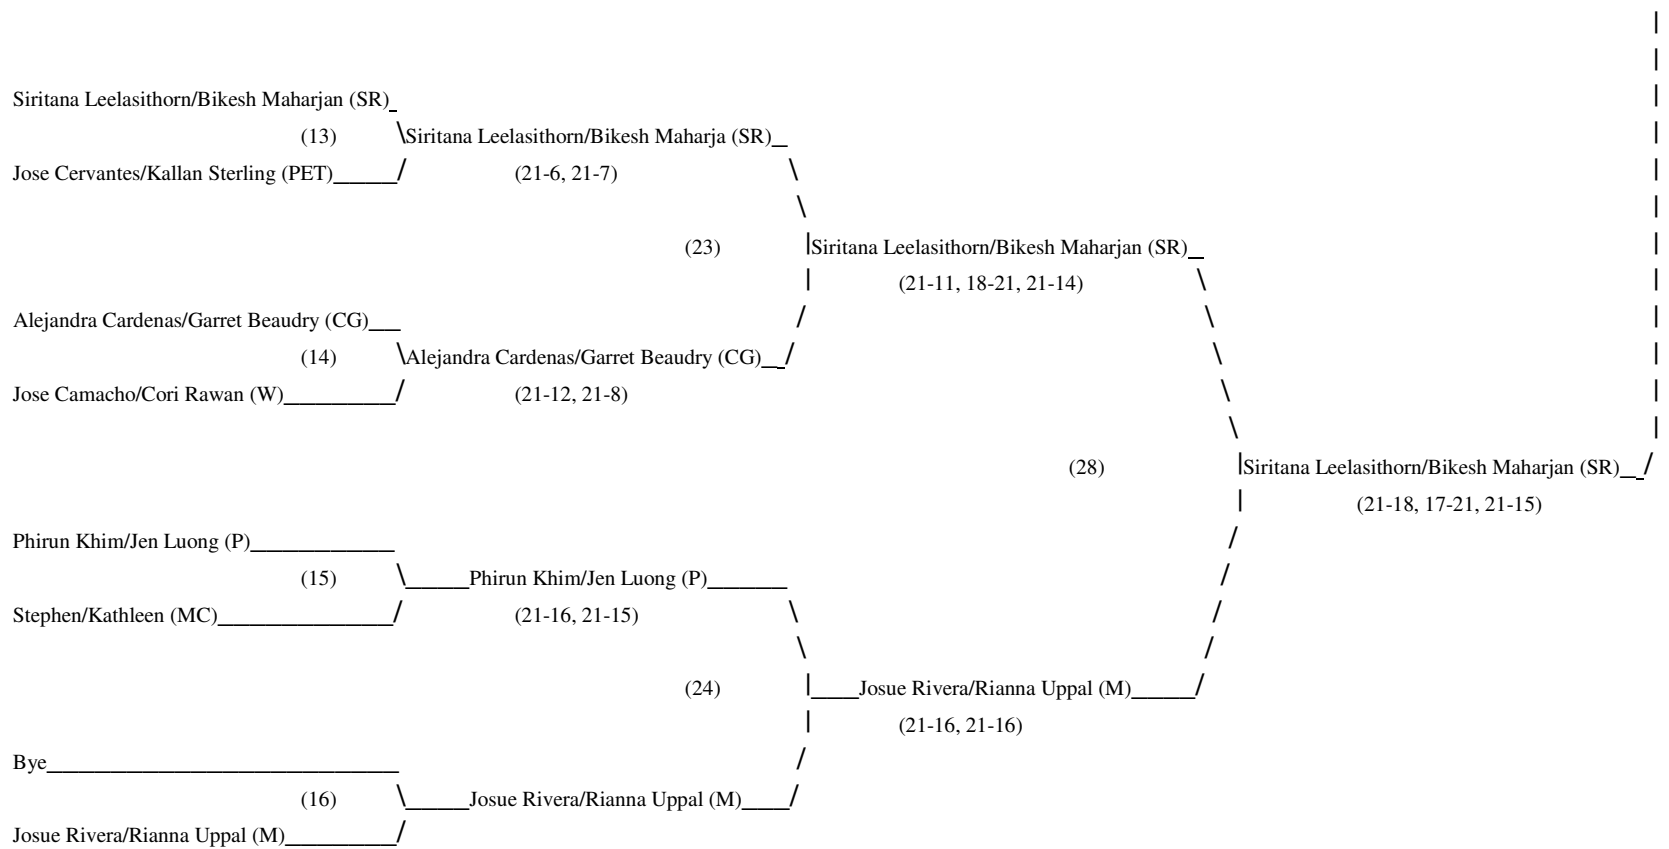

MHS Mixed Doubles Tournament: 6 March 2009
 Main Round: **Novice Division**

Host: Stan Bischof

Tournament Director: Jason Krout
 Asst.: Vicky Nordeen

MHS Mixed Doubles Tournament: 28 February 2008
 Consolation Round: **Novice Division**

5th: Chelsea Carpenter/Jorge Palacios (W) vs. Greg/Caitlin (MC)—winner is Greg/Caitlin (MC) by Default