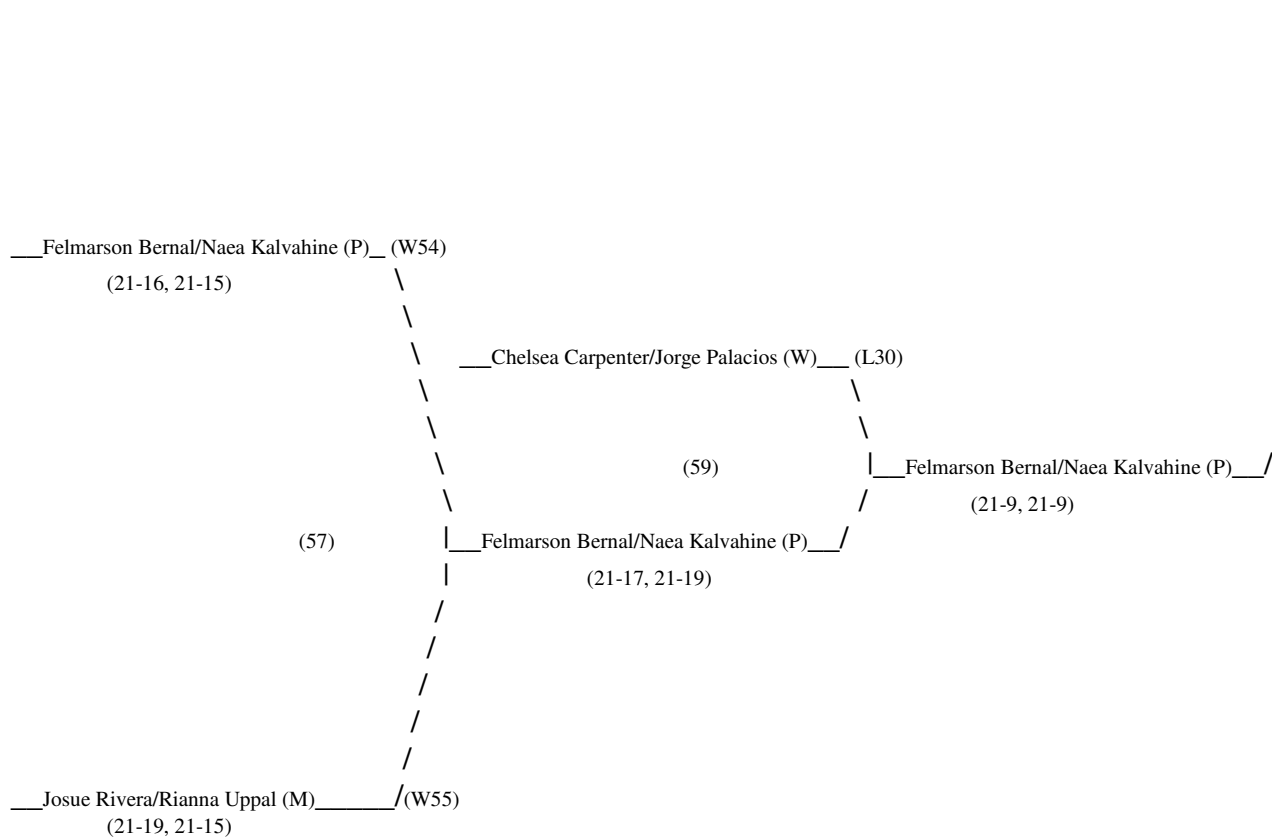

MHS Mixed Doubles Tournament: 6 March 2009
 Main Round: **Novice Division**

Host: Stan Bischof

Tournament Director: Jason Krout
 Asst.: Vicky Nordeen

MHS Mixed Doubles Tournament: 28 February 2008
 Consolation Round: **Novice Division**

5th: Chelsea Carpenter/Jorge Palacios (W) vs. Greg/Caitlin (MC)—winner is Greg/Caitlin (MC) by Default