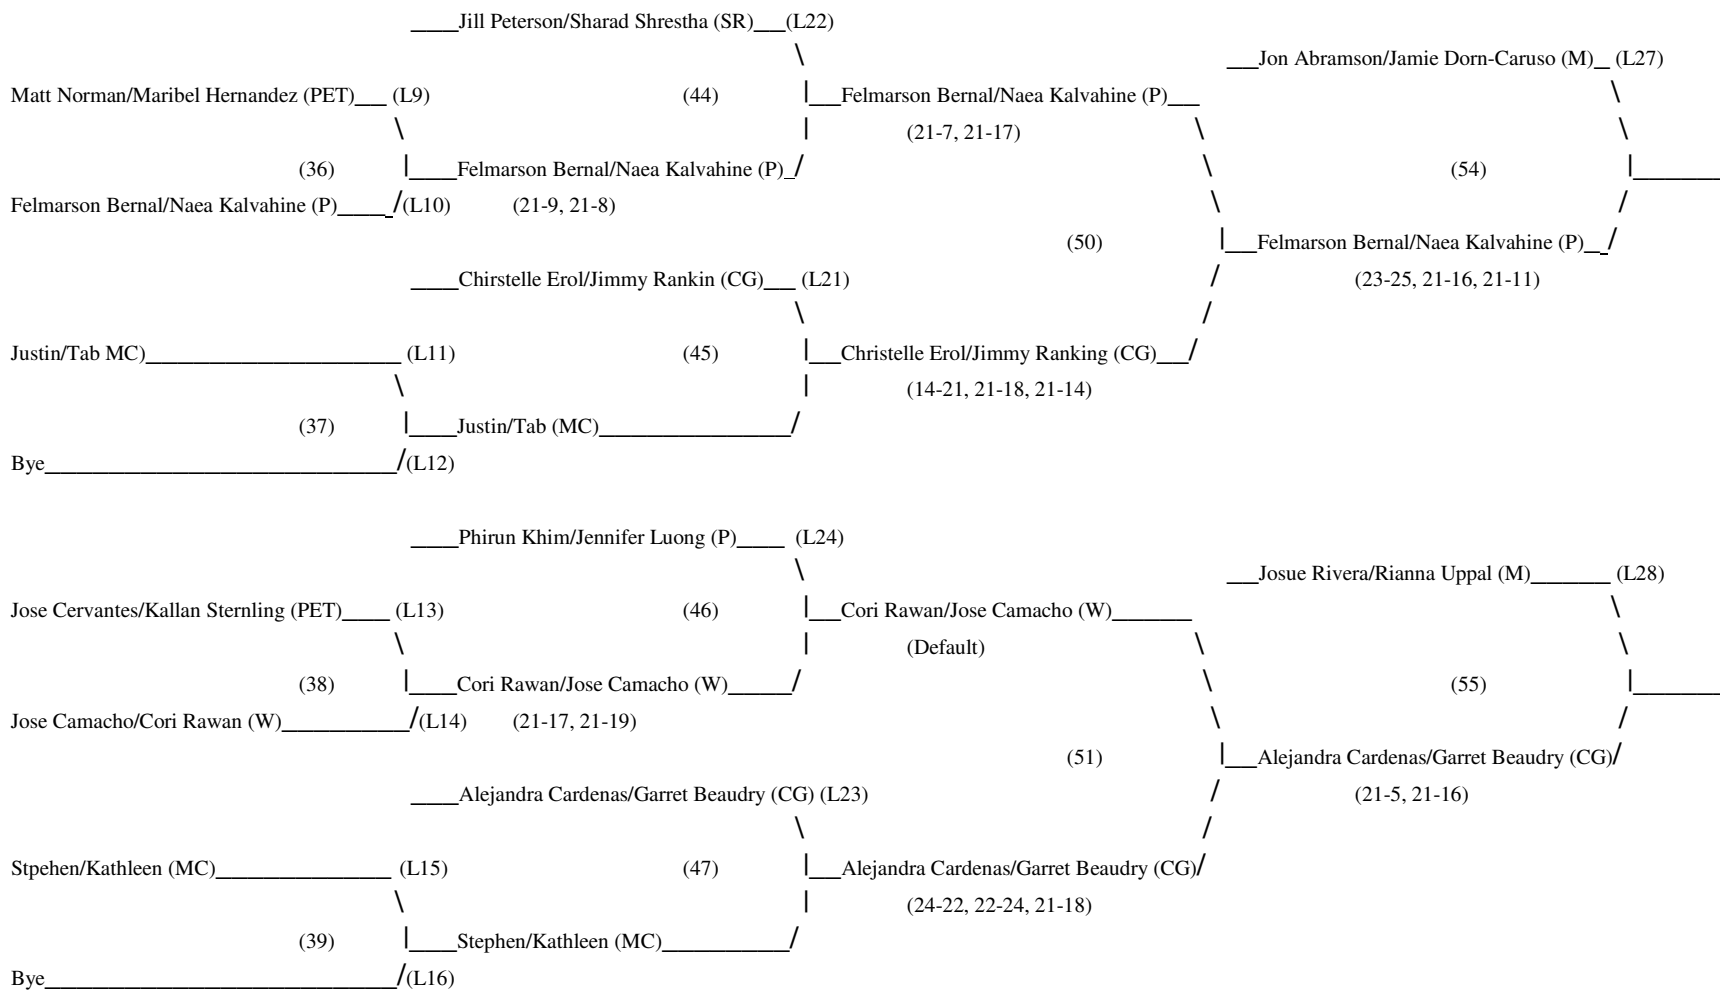

MHS Mixed Doubles Tournament: 6 March 2009
 Main Round: **Novice Division**

Host: Stan Bischof

Tournament Director: Jason Krout
 Asst.: Vicky Nordeen

MHS Mixed Doubles Tournament: 28 February 2008
 Consolation Round: **Novice Division**

5th: Chelsea Carpenter/Jorge Palacios (W) vs. Greg/Caitlin (MC)—winner is Greg/Caitlin (MC) by Default