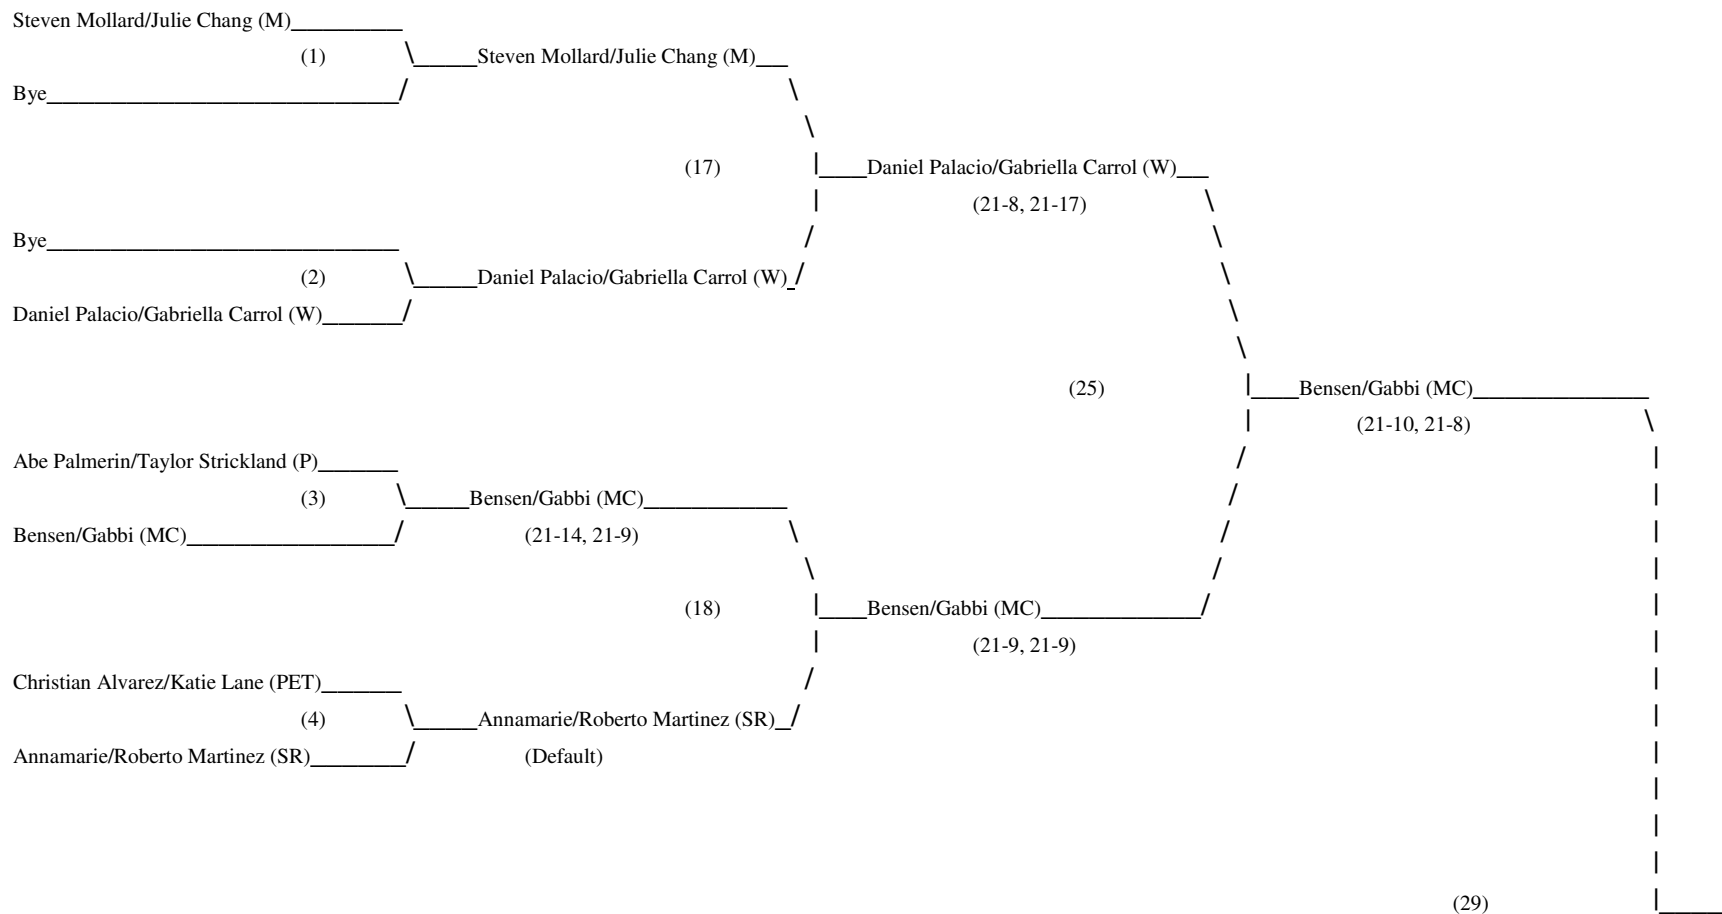

MHS Mixed Doubles Tournament: 6 March 2009
 Main Round: **Novice Division**

Host: Stan Bischof

Tournament Director: Jason Krout
 Asst.: Vicky Nordeen

MHS Mixed Doubles Tournament: 28 February 2008
 Consolation Round: **Novice Division**

5th: Chelsea Carpenter/Jorge Palacios (W) vs. Greg/Caitlin (MC)—winner is Greg/Caitlin (MC) by Default