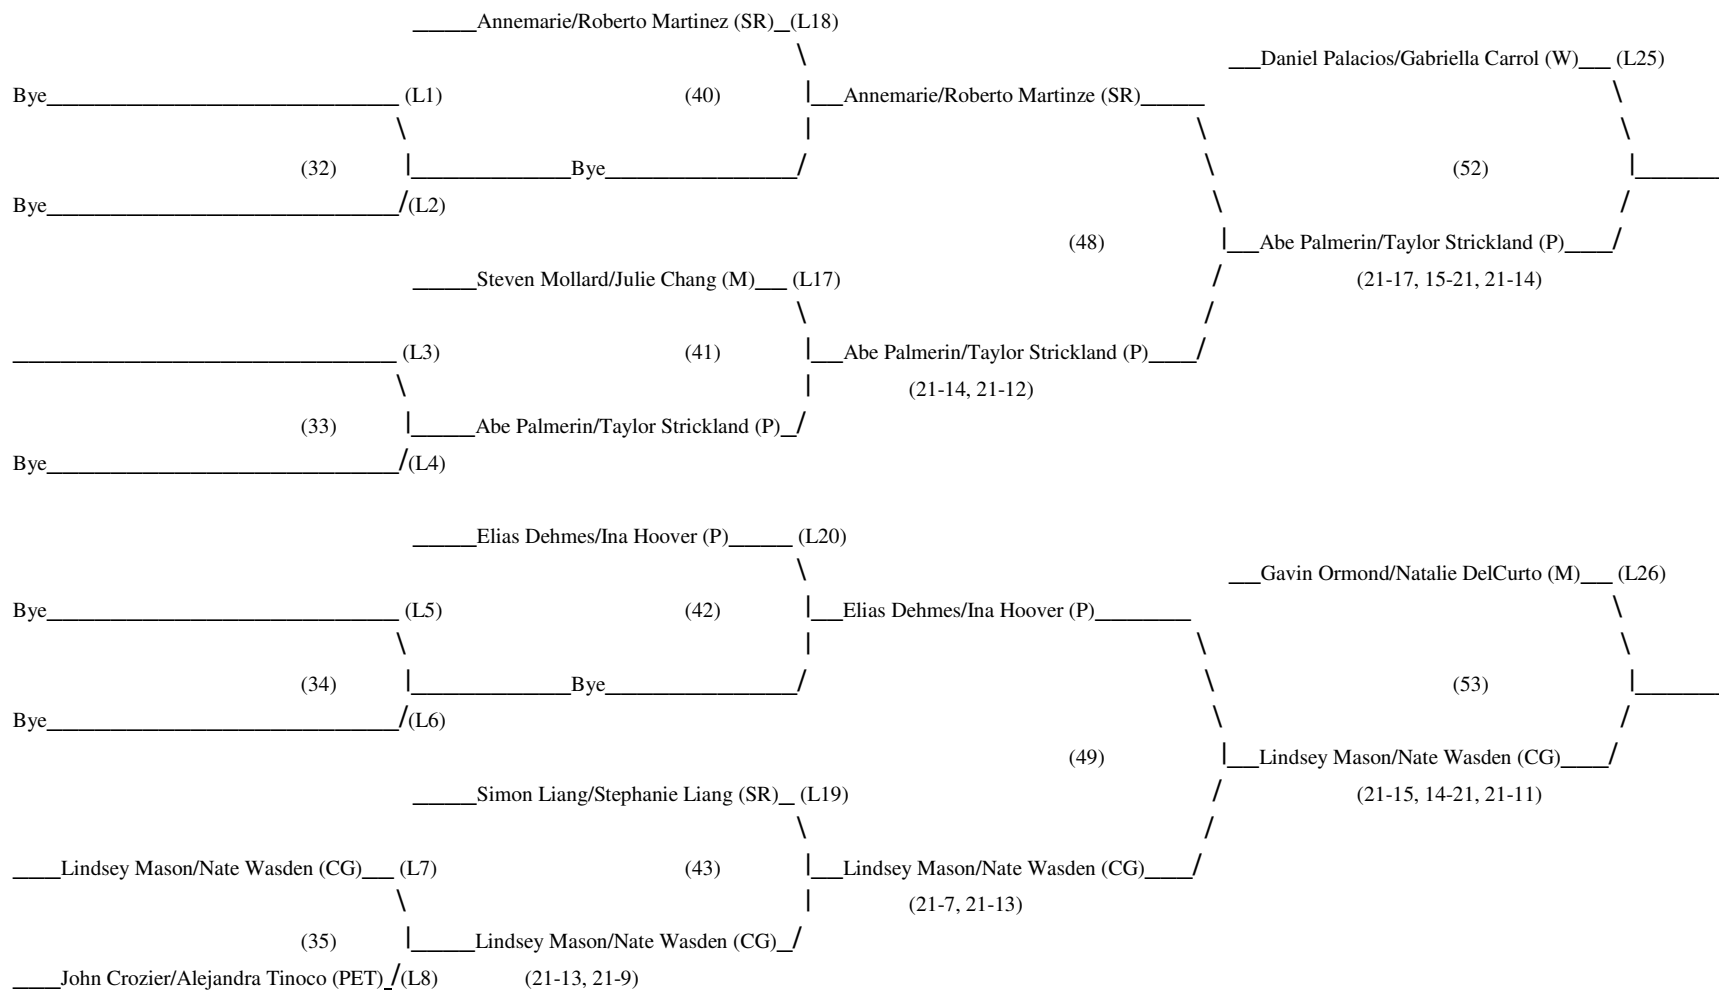

MHS Mixed Doubles Tournament: 6 March 2009
 Main Round: **Novice Division**

Host: Stan Bischof

Tournament Director: Jason Krout
 Asst.: Vicky Nordeen

MHS Mixed Doubles Tournament: 28 February 2008
 Consolation Round: **Novice Division**

5th: Chelsea Carpenter/Jorge Palacios (W) vs. Greg/Caitlin (MC)—winner is Greg/Caitlin (MC) by Default