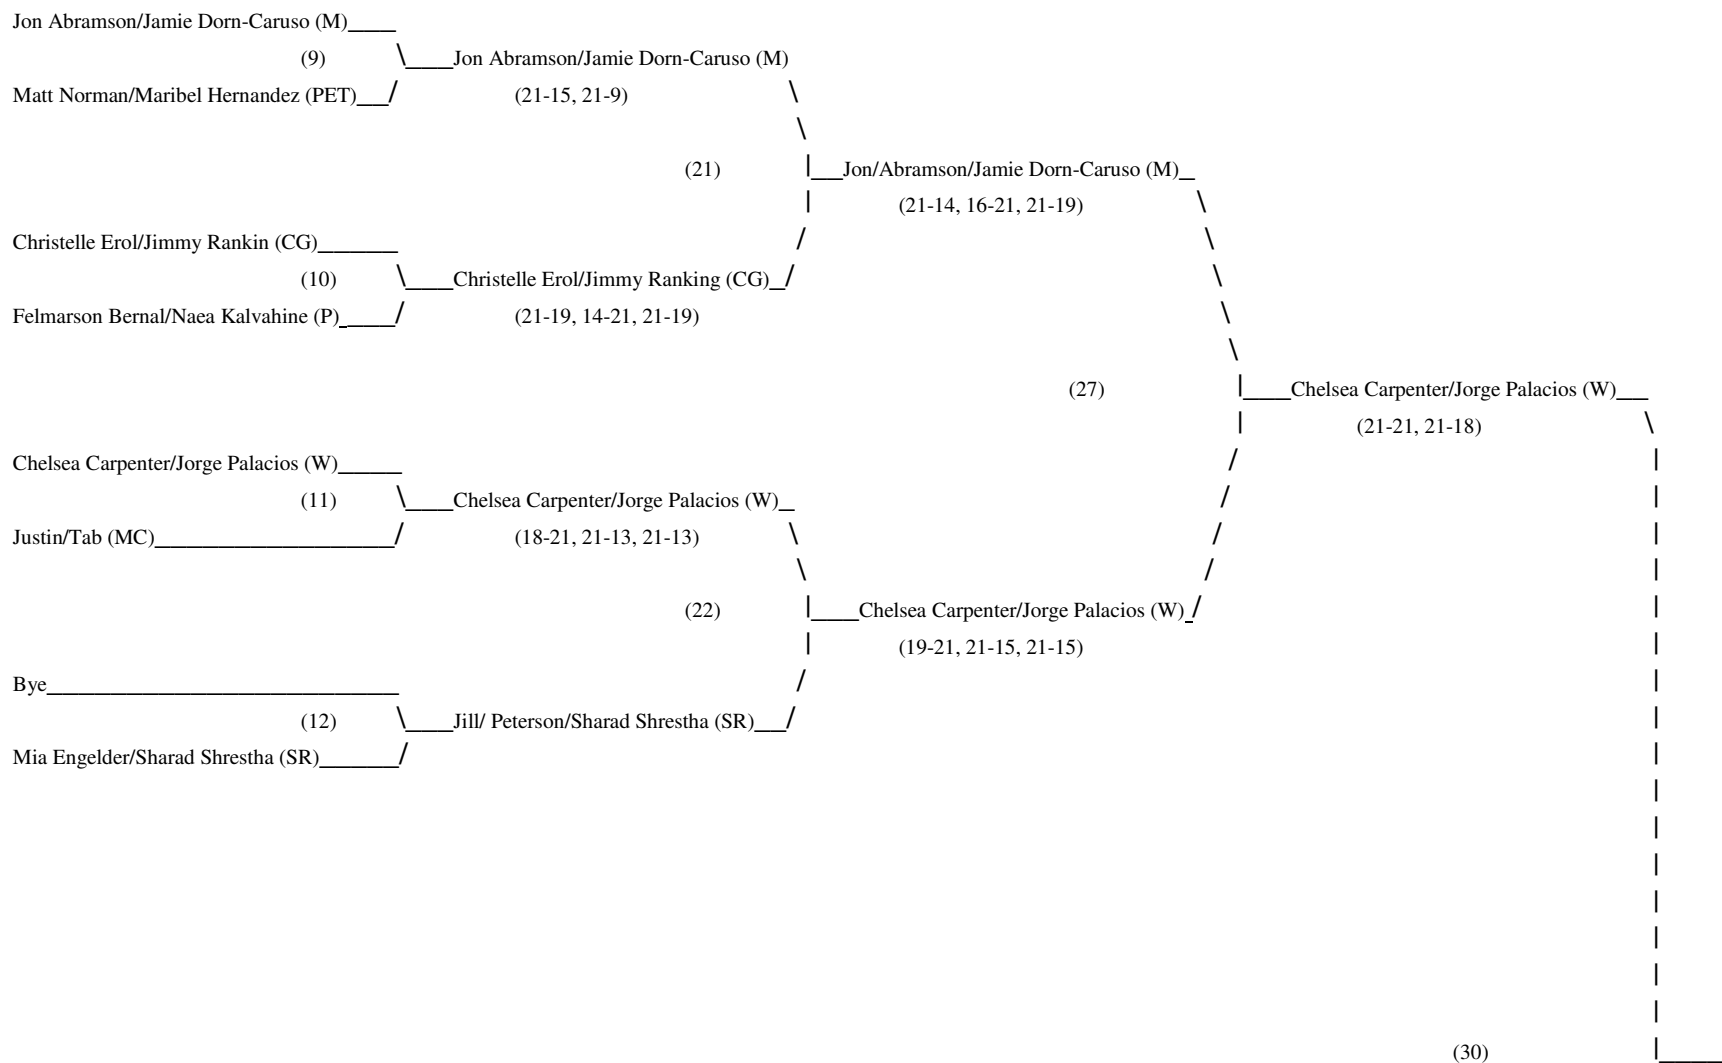

MHS Mixed Doubles Tournament: 6 March 2009
 Main Round: **Novice Division**

Host: Stan Bischof

Tournament Director: Jason Krout
 Asst.: Vicky Nordeen

MHS Mixed Doubles Tournament: 28 February 2008
 Consolation Round: **Novice Division**

5th: Chelsea Carpenter/Jorge Palacios (W) vs. Greg/Caitlin (MC)—winner is Greg/Caitlin (MC) by Default