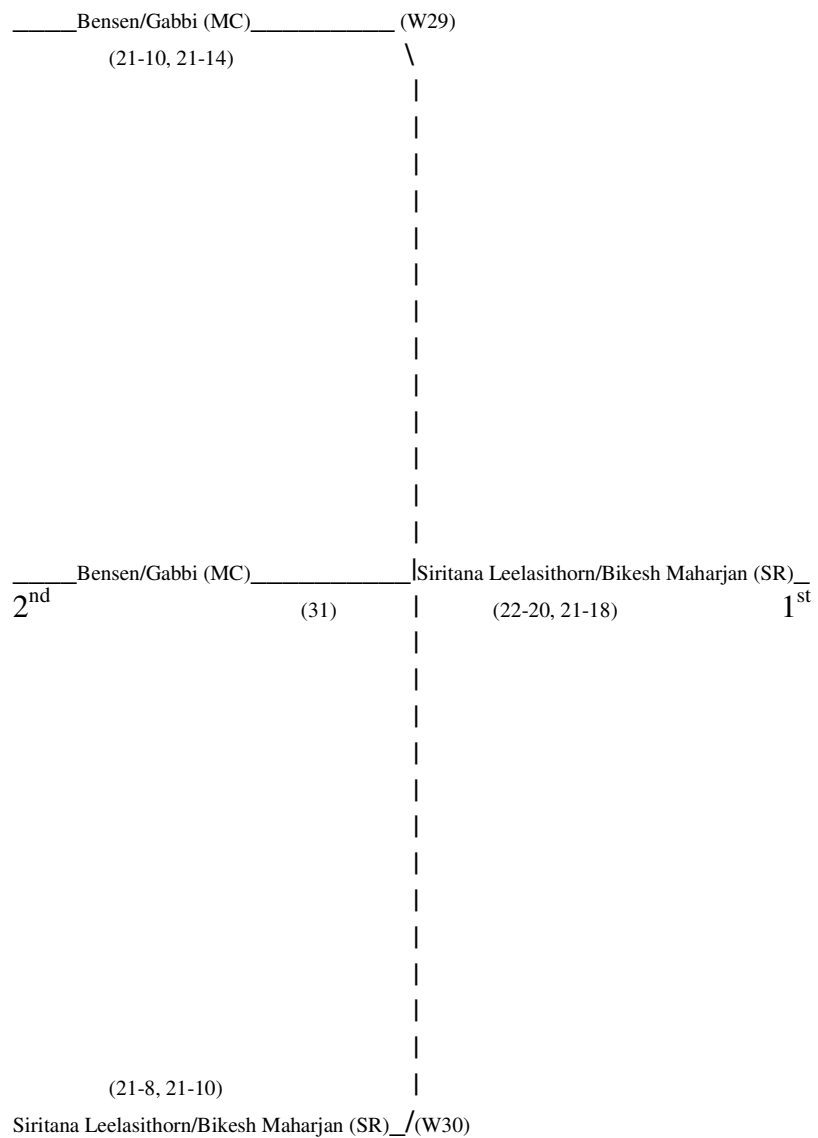

MHS Mixed Doubles Tournament: 6 March 2009
 Main Round: **Novice Division**

Host: Stan Bischof

Tournament Director: Jason Krout
 Asst.: Vicky Nordeen

MHS Mixed Doubles Tournament: 28 February 2008
 Consolation Round: **Novice Division**

5th: Chelsea Carpenter/Jorge Palacios (W) vs. Greg/Caitlin (MC)—winner is Greg/Caitlin (MC) by Default