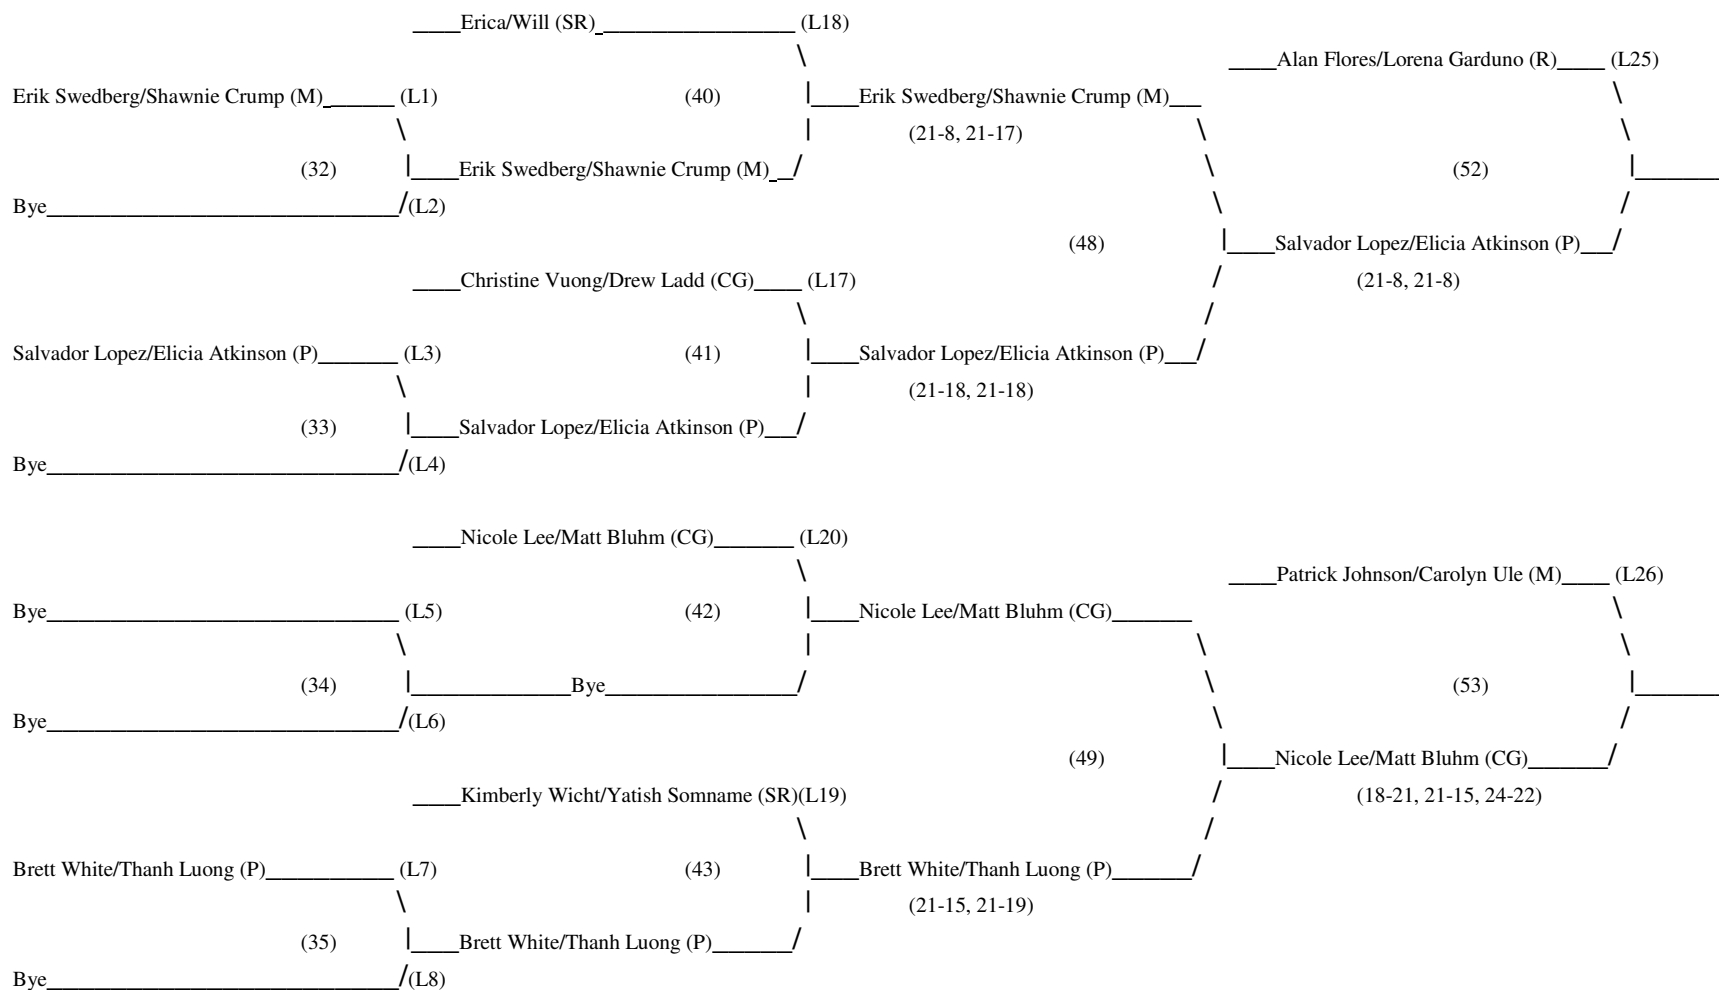

MHS Mixed Doubles Tournament: 6 March 2009
 Main Round: **Open Division**

Host: Stan Bischof

Tournament Director: Jason Krout
 Asst.: Vicky Nordeen

MHS Mixed Doubles Tournament: 28 February 2008
 Consolation Round: **Open Division**

5th: Lynn Allender/On Hui (SR) vs. Salvador Lopez/Elicia Atkinson (P)—winner is Lynn Allender/On Hui (SR) by (21-16, 21-17)