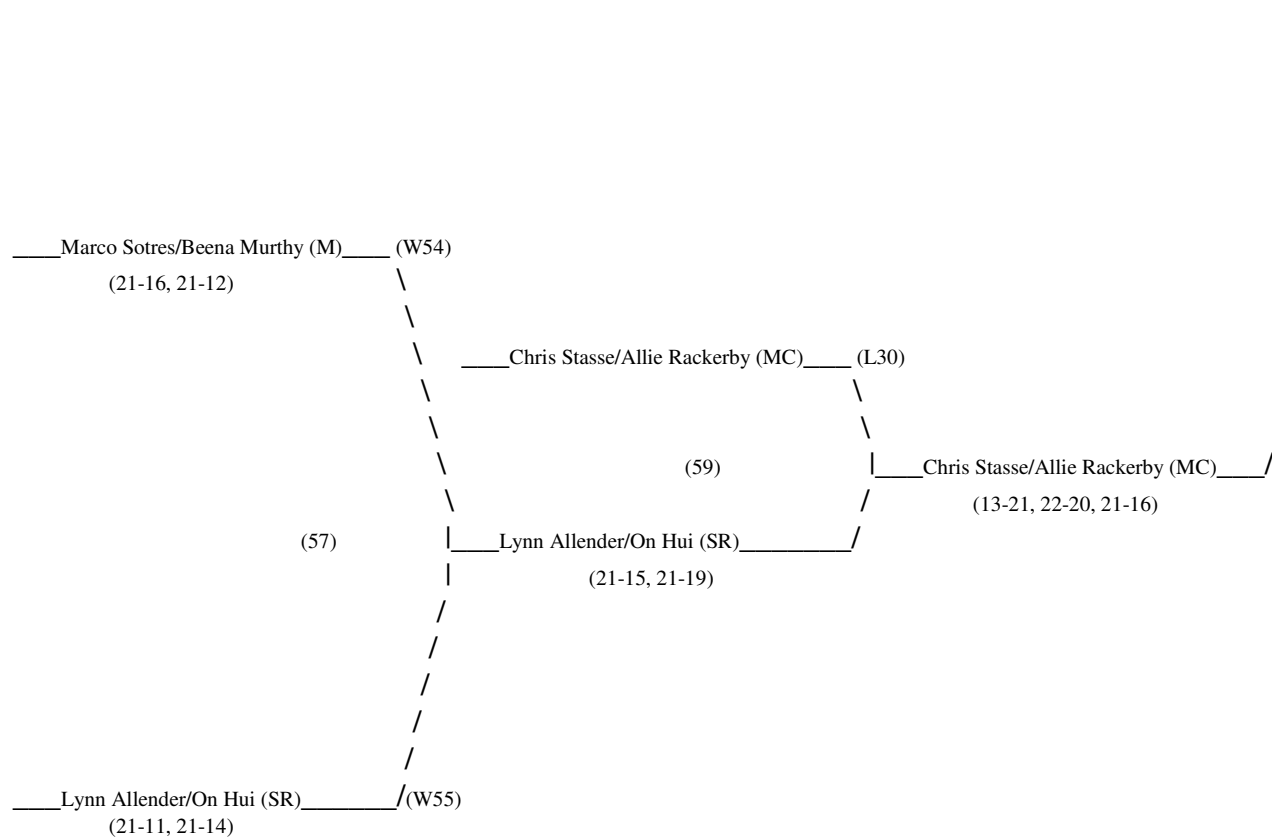

MHS Mixed Doubles Tournament: 6 March 2009
 Main Round: **Open Division**

Host: Stan Bischof

Tournament Director: Jason Krout
 Asst.: Vicky Nordeen

MHS Mixed Doubles Tournament: 28 February 2008
 Consolation Round: **Open Division**

5th: Lynn Allender/On Hui (SR) vs. Salvador Lopez/Elicia Atkinson (P)—winner is Lynn Allender/On Hui (SR) by (21-16, 21-17)