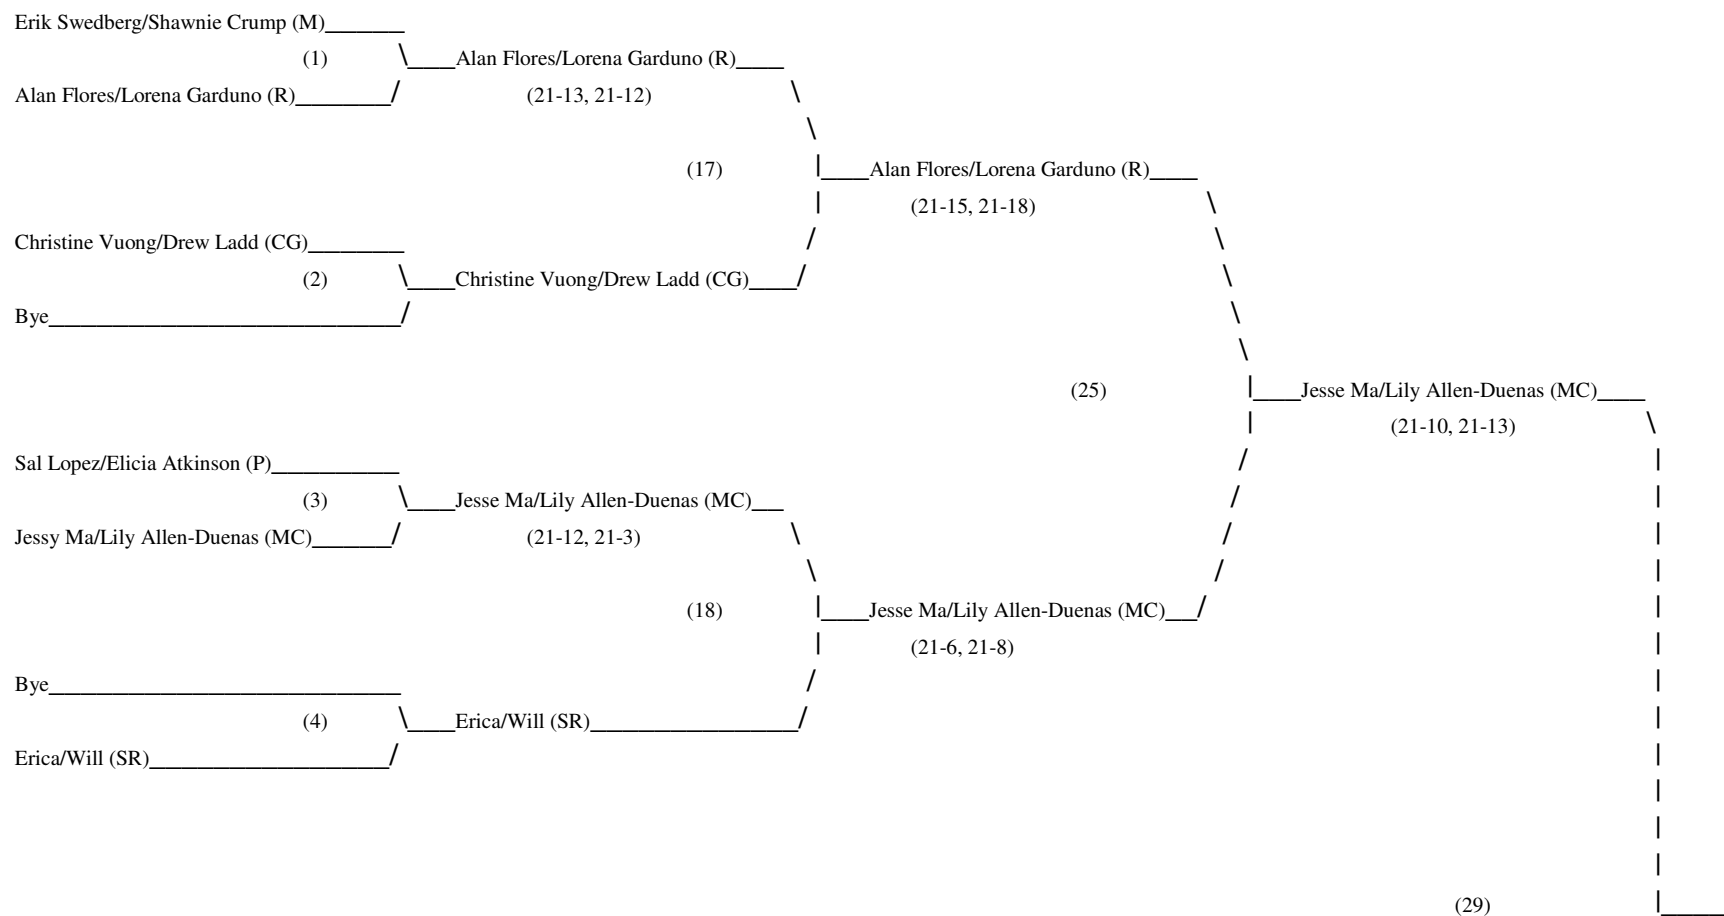

MHS Mixed Doubles Tournament: 6 March 2009
 Main Round: **Open Division**

Host: Stan Bischof

Tournament Director: Jason Krout
 Asst.: Vicky Nordeen

MHS Mixed Doubles Tournament: 28 February 2008
 Consolation Round: **Open Division**

5th: Lynn Allender/On Hui (SR) vs. Salvador Lopez/Elicia Atkinson (P)—winner is Lynn Allender/On Hui (SR) by (21-16, 21-17)