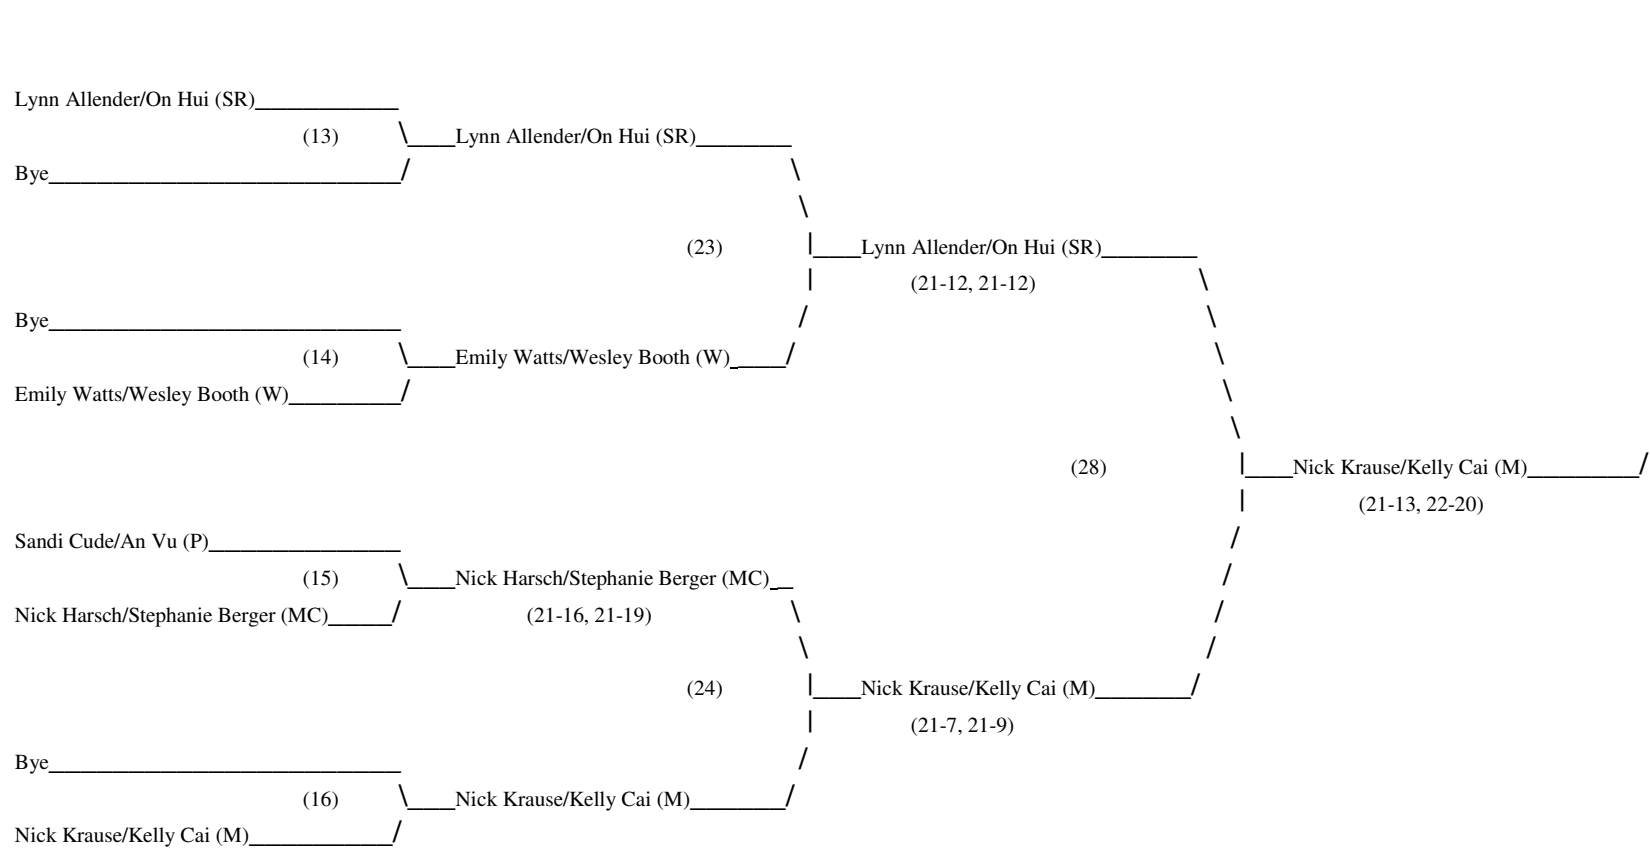

MHS Mixed Doubles Tournament: 6 March 2009
 Main Round: **Open Division**

Host: Stan Bischof

Tournament Director: Jason Krout
 Asst.: Vicky Nordeen

MHS Mixed Doubles Tournament: 28 February 2008
 Consolation Round: **Open Division**

5th: Lynn Allender/On Hui (SR) vs. Salvador Lopez/Elicia Atkinson (P)—winner is Lynn Allender/On Hui (SR) by (21-16, 21-17)