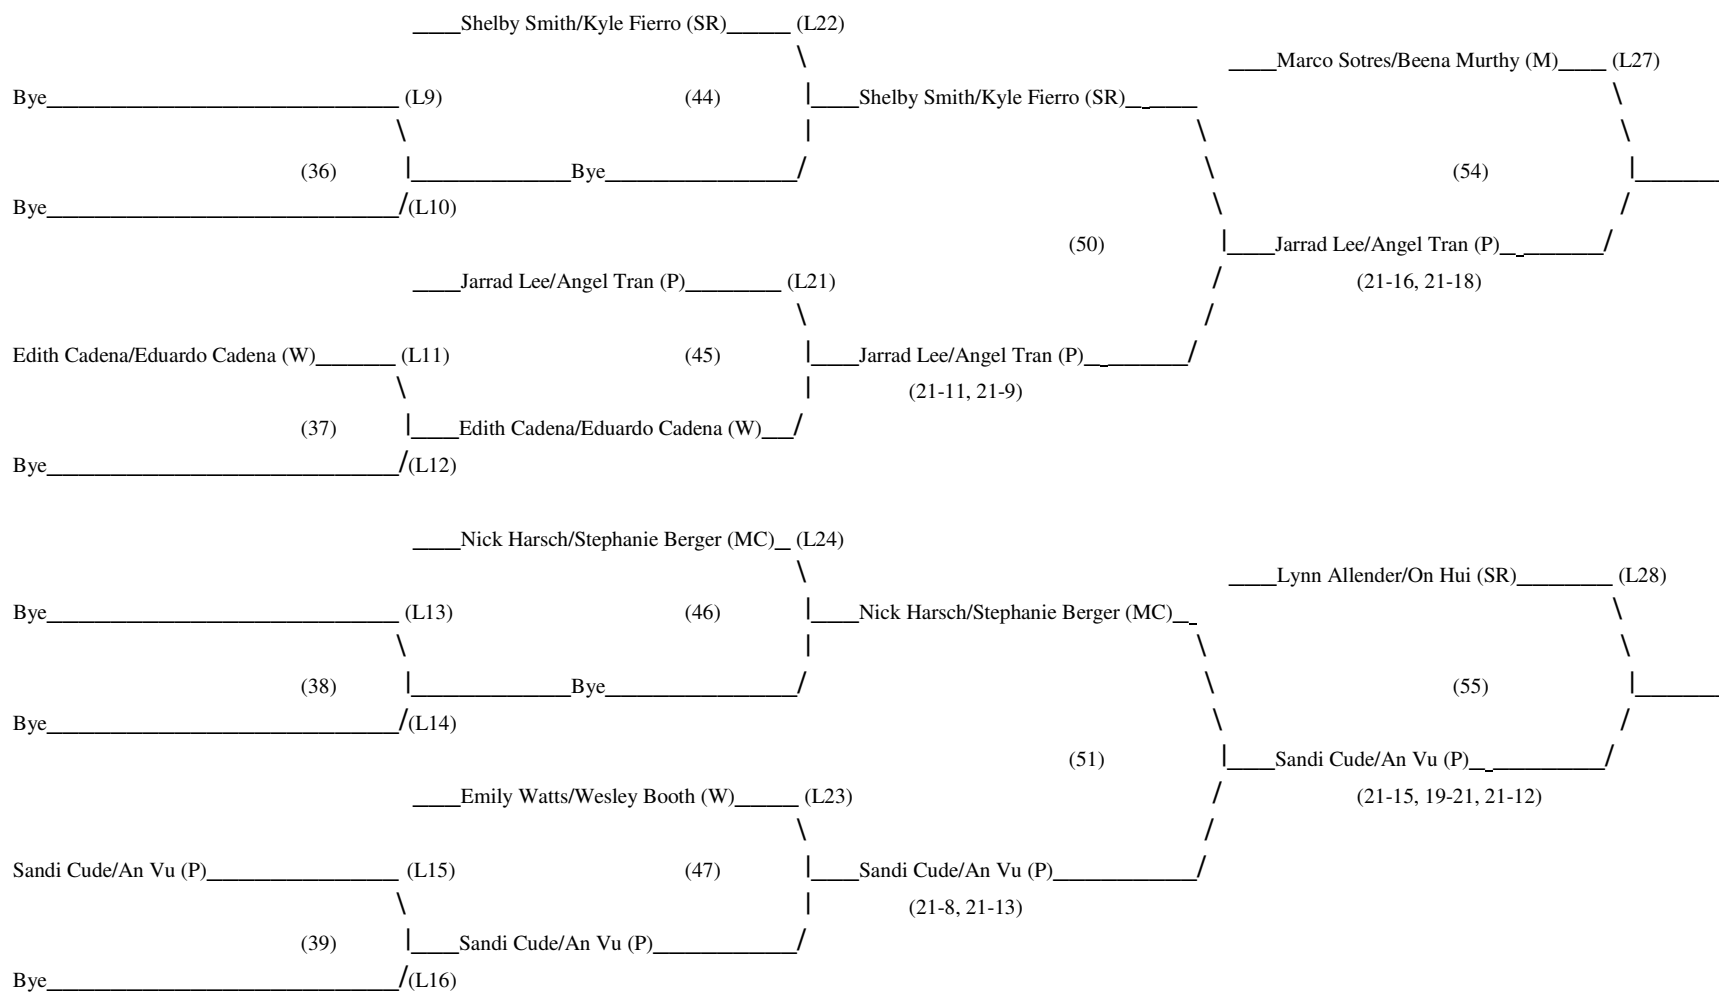

MHS Mixed Doubles Tournament: 6 March 2009
 Main Round: **Open Division**

Host: Stan Bischof

Tournament Director: Jason Krout
 Asst.: Vicky Nordeen

MHS Mixed Doubles Tournament: 28 February 2008
 Consolation Round: **Open Division**

5th: Lynn Allender/On Hui (SR) vs. Salvador Lopez/Elicia Atkinson (P)—winner is Lynn Allender/On Hui (SR) by (21-16, 21-17)