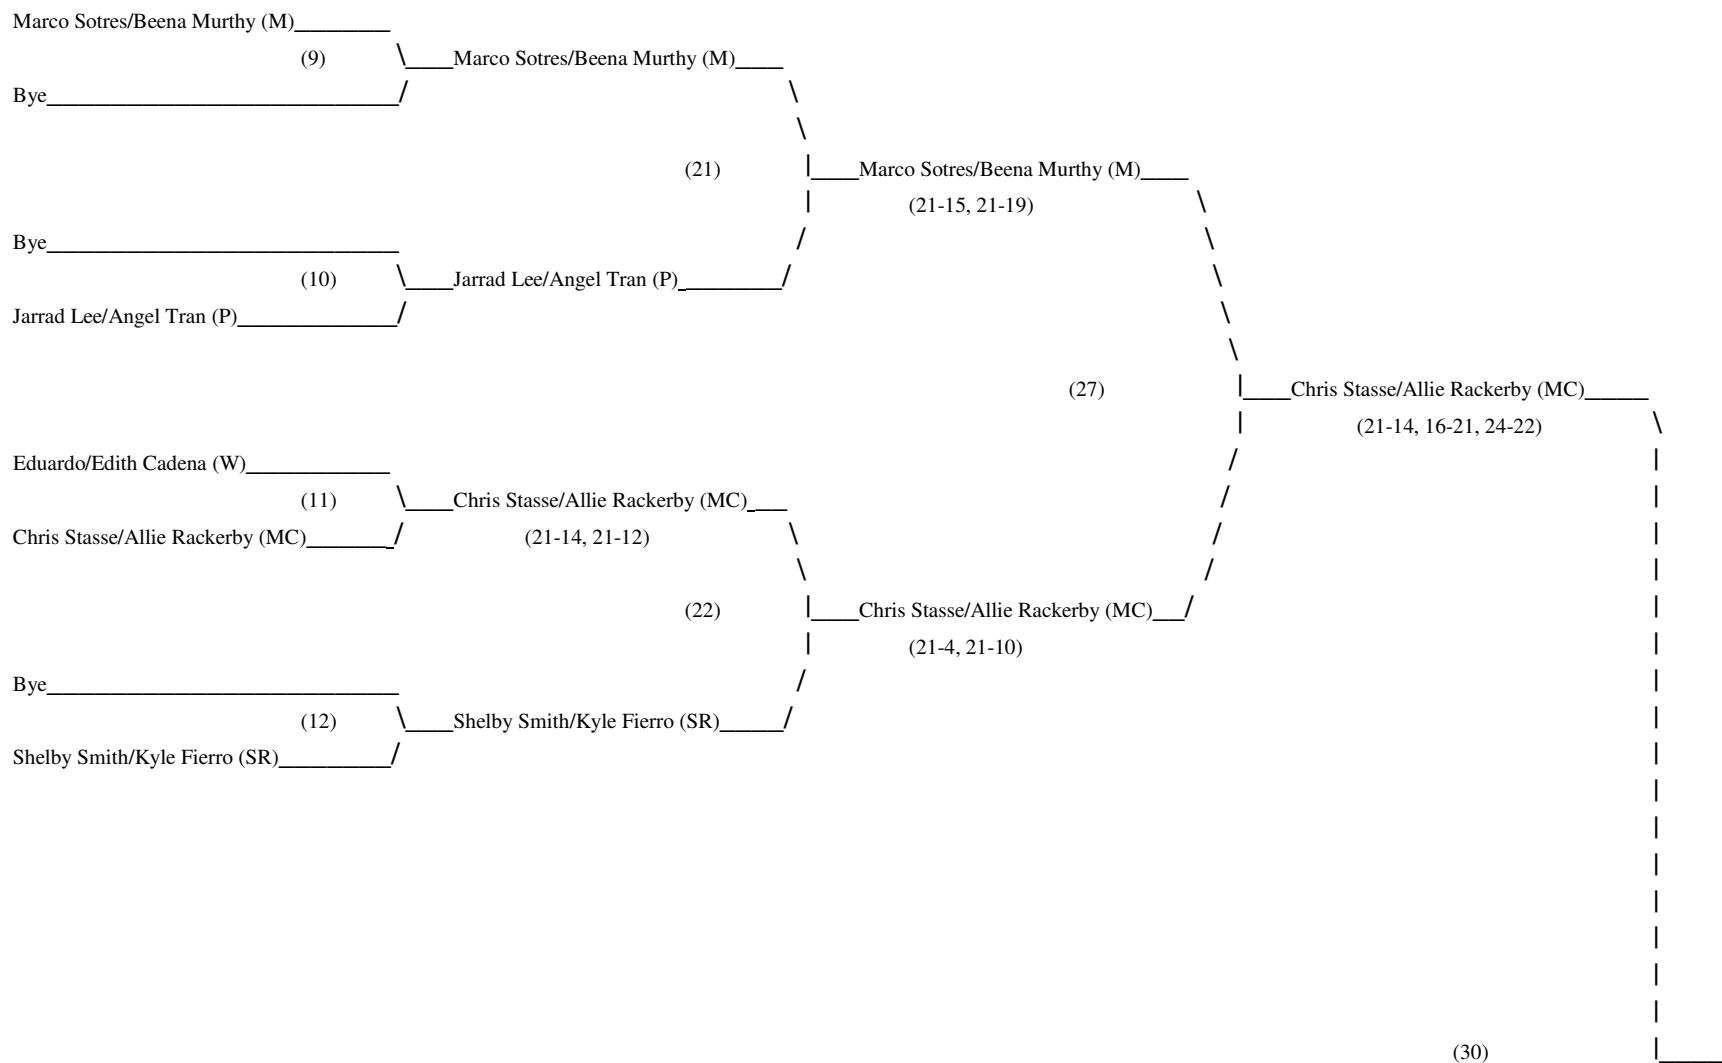

MHS Mixed Doubles Tournament: 6 March 2009
 Main Round: **Open Division**

Host: Stan Bischof

Tournament Director: Jason Krout
 Asst.: Vicky Nordeen

MHS Mixed Doubles Tournament: 28 February 2008
 Consolation Round: **Open Division**

5th: Lynn Allender/On Hui (SR) vs. Salvador Lopez/Elicia Atkinson (P)—winner is Lynn Allender/On Hui (SR) by (21-16, 21-17)