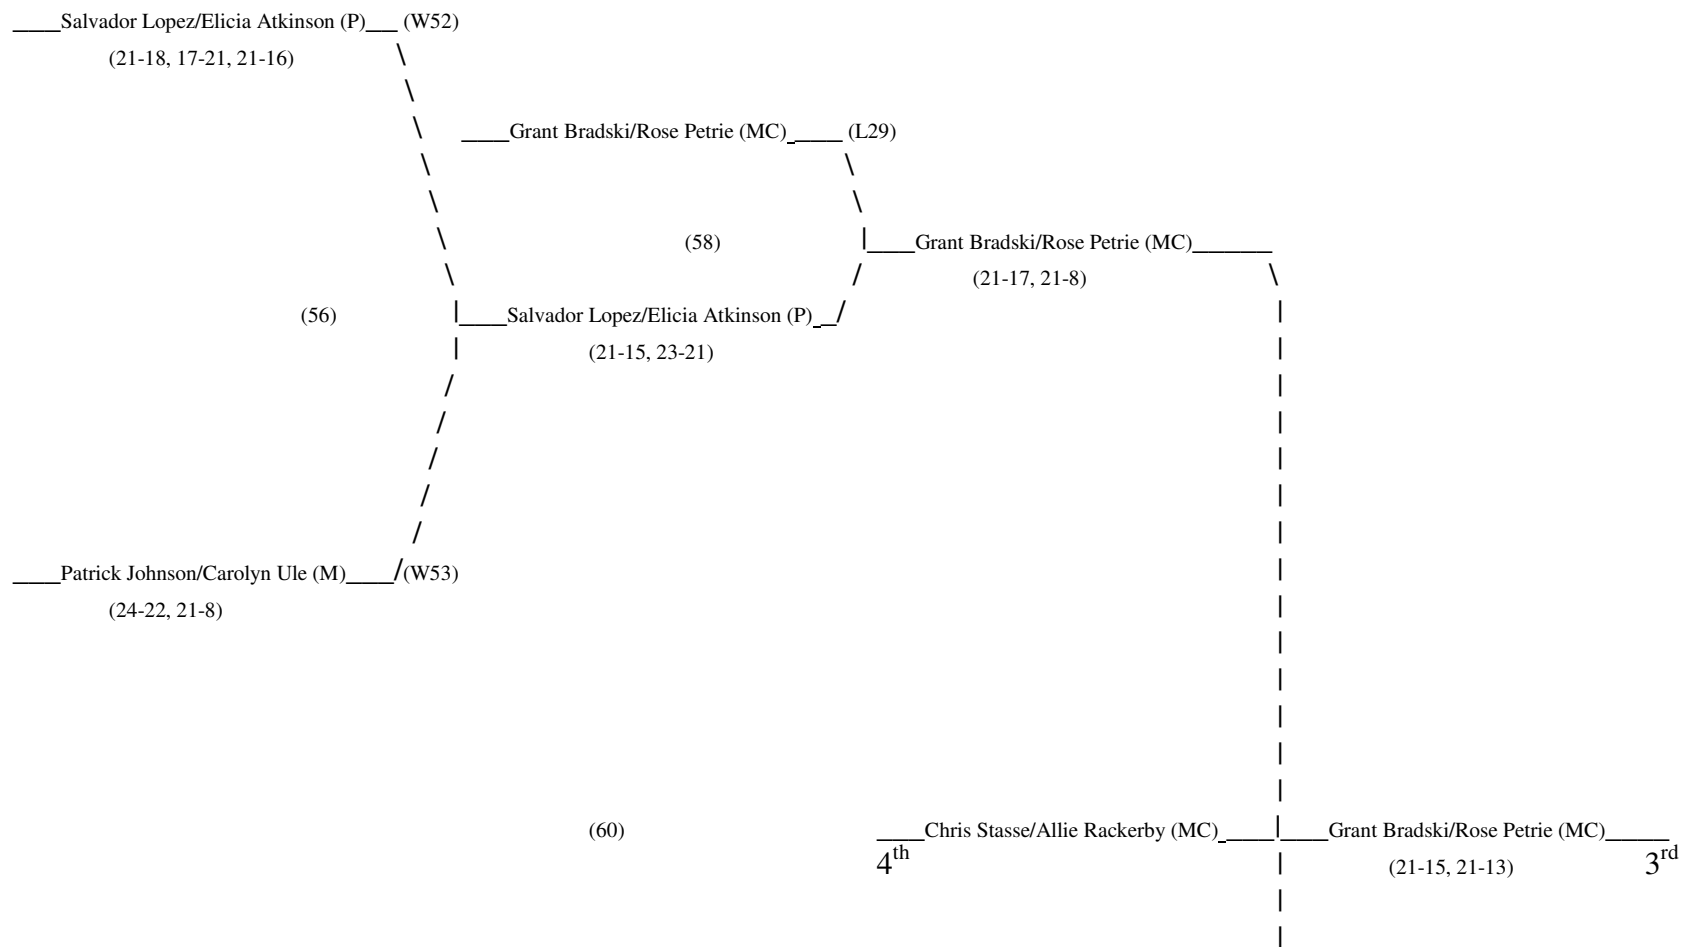

5th: Lynn Allender/On Hui (SR) vs. Salvador Lopez/Elicia Atkinson (P)—winner is Lynn Allender/On Hui (SR) by (21-16, 21-17)