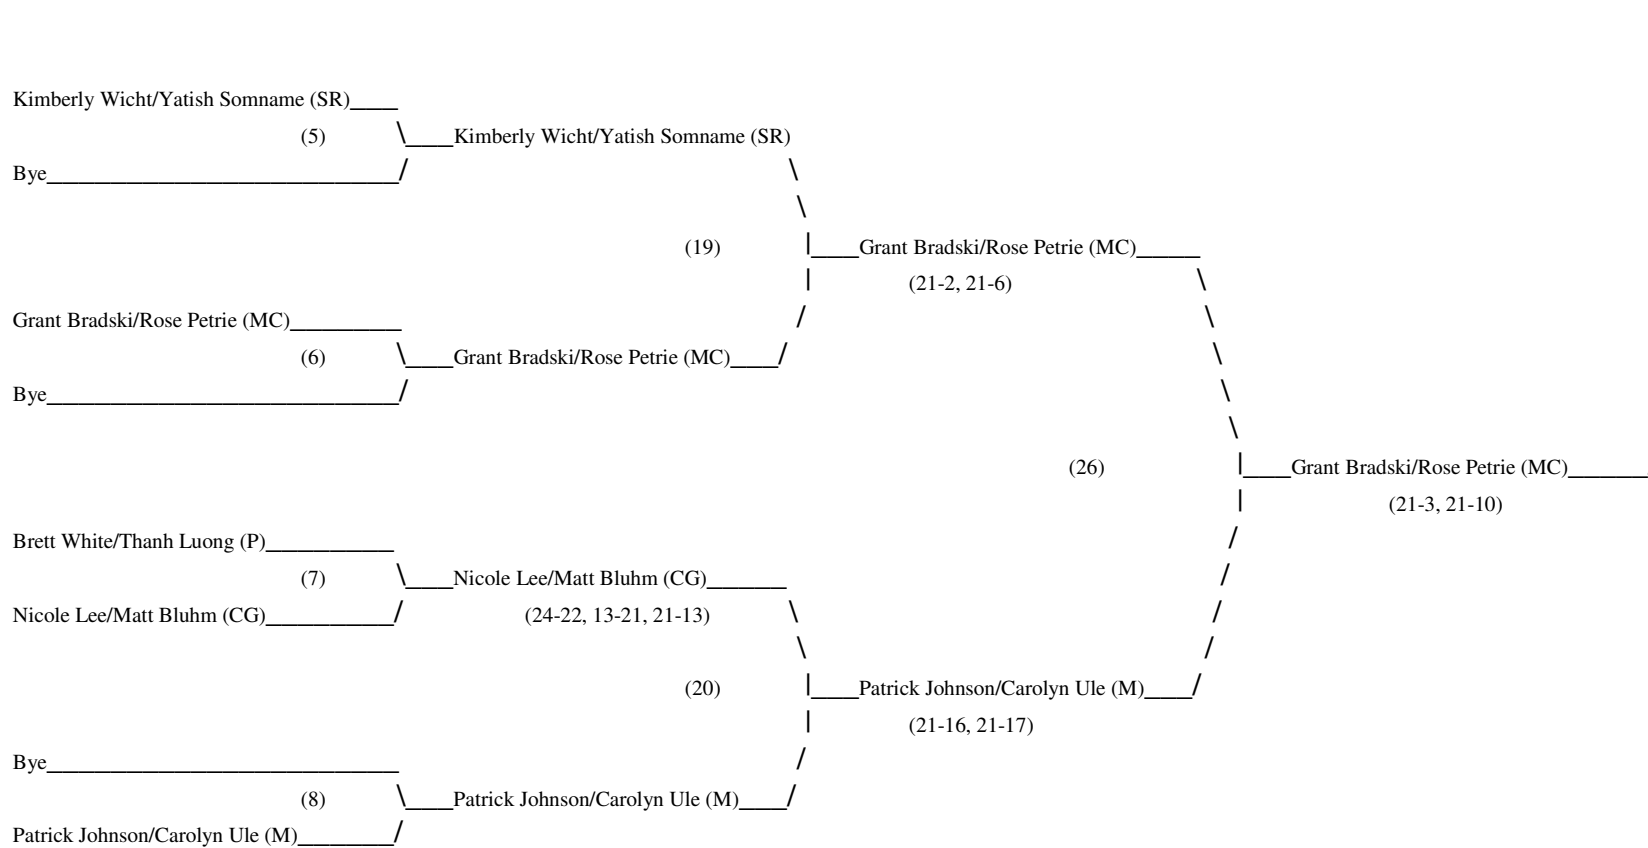

MHS Mixed Doubles Tournament: 6 March 2009
 Main Round: **Open Division**

Host: Stan Bischof

Tournament Director: Jason Krout
 Asst.: Vicky Nordeen

MHS Mixed Doubles Tournament: 28 February 2008
 Consolation Round: **Open Division**

5th: Lynn Allender/On Hui (SR) vs. Salvador Lopez/Elicia Atkinson (P)—winner is Lynn Allender/On Hui (SR) by (21-16, 21-17)