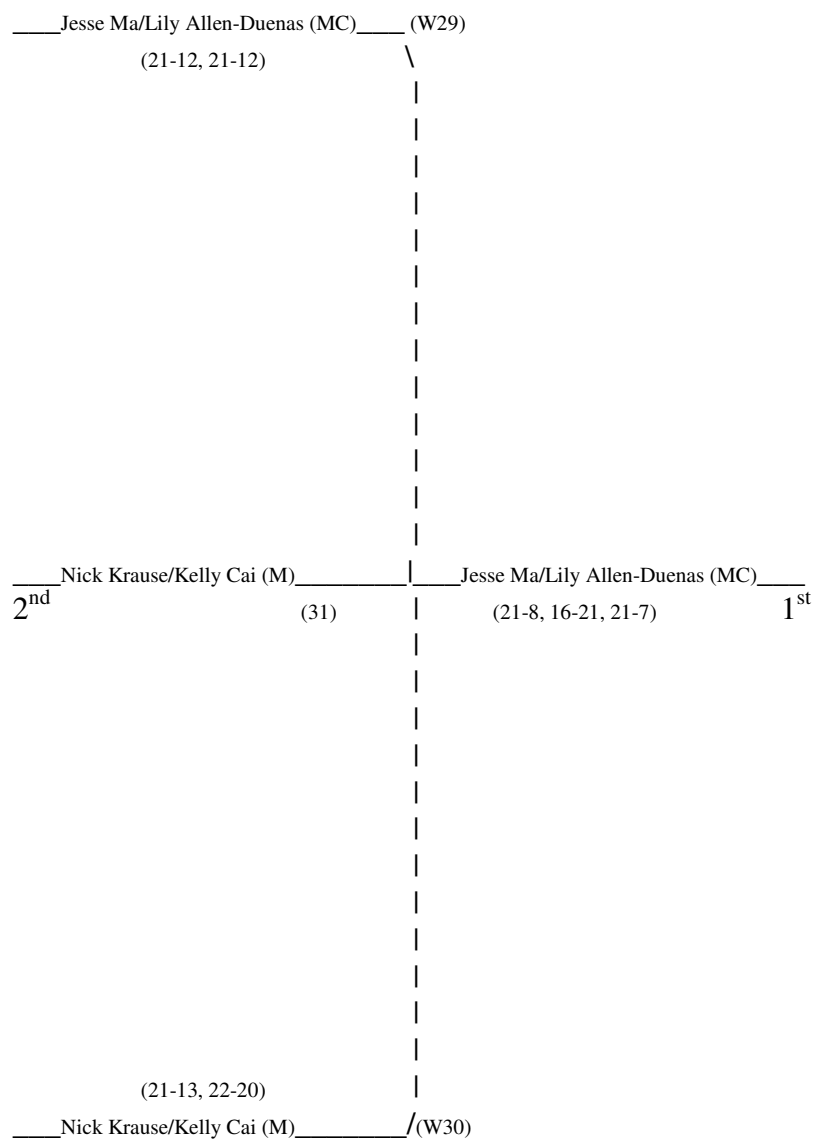

MHS Mixed Doubles Tournament: 6 March 2009
 Main Round: **Open Division**

Host: Stan Bischof

Tournament Director: Jason Krout
 Asst.: Vicky Nordeen

MHS Mixed Doubles Tournament: 28 February 2008
 Consolation Round: **Open Division**

5th: Lynn Allender/On Hui (SR) vs. Salvador Lopez/Elicia Atkinson (P)—winner is Lynn Allender/On Hui (SR) by (21-16, 21-17)