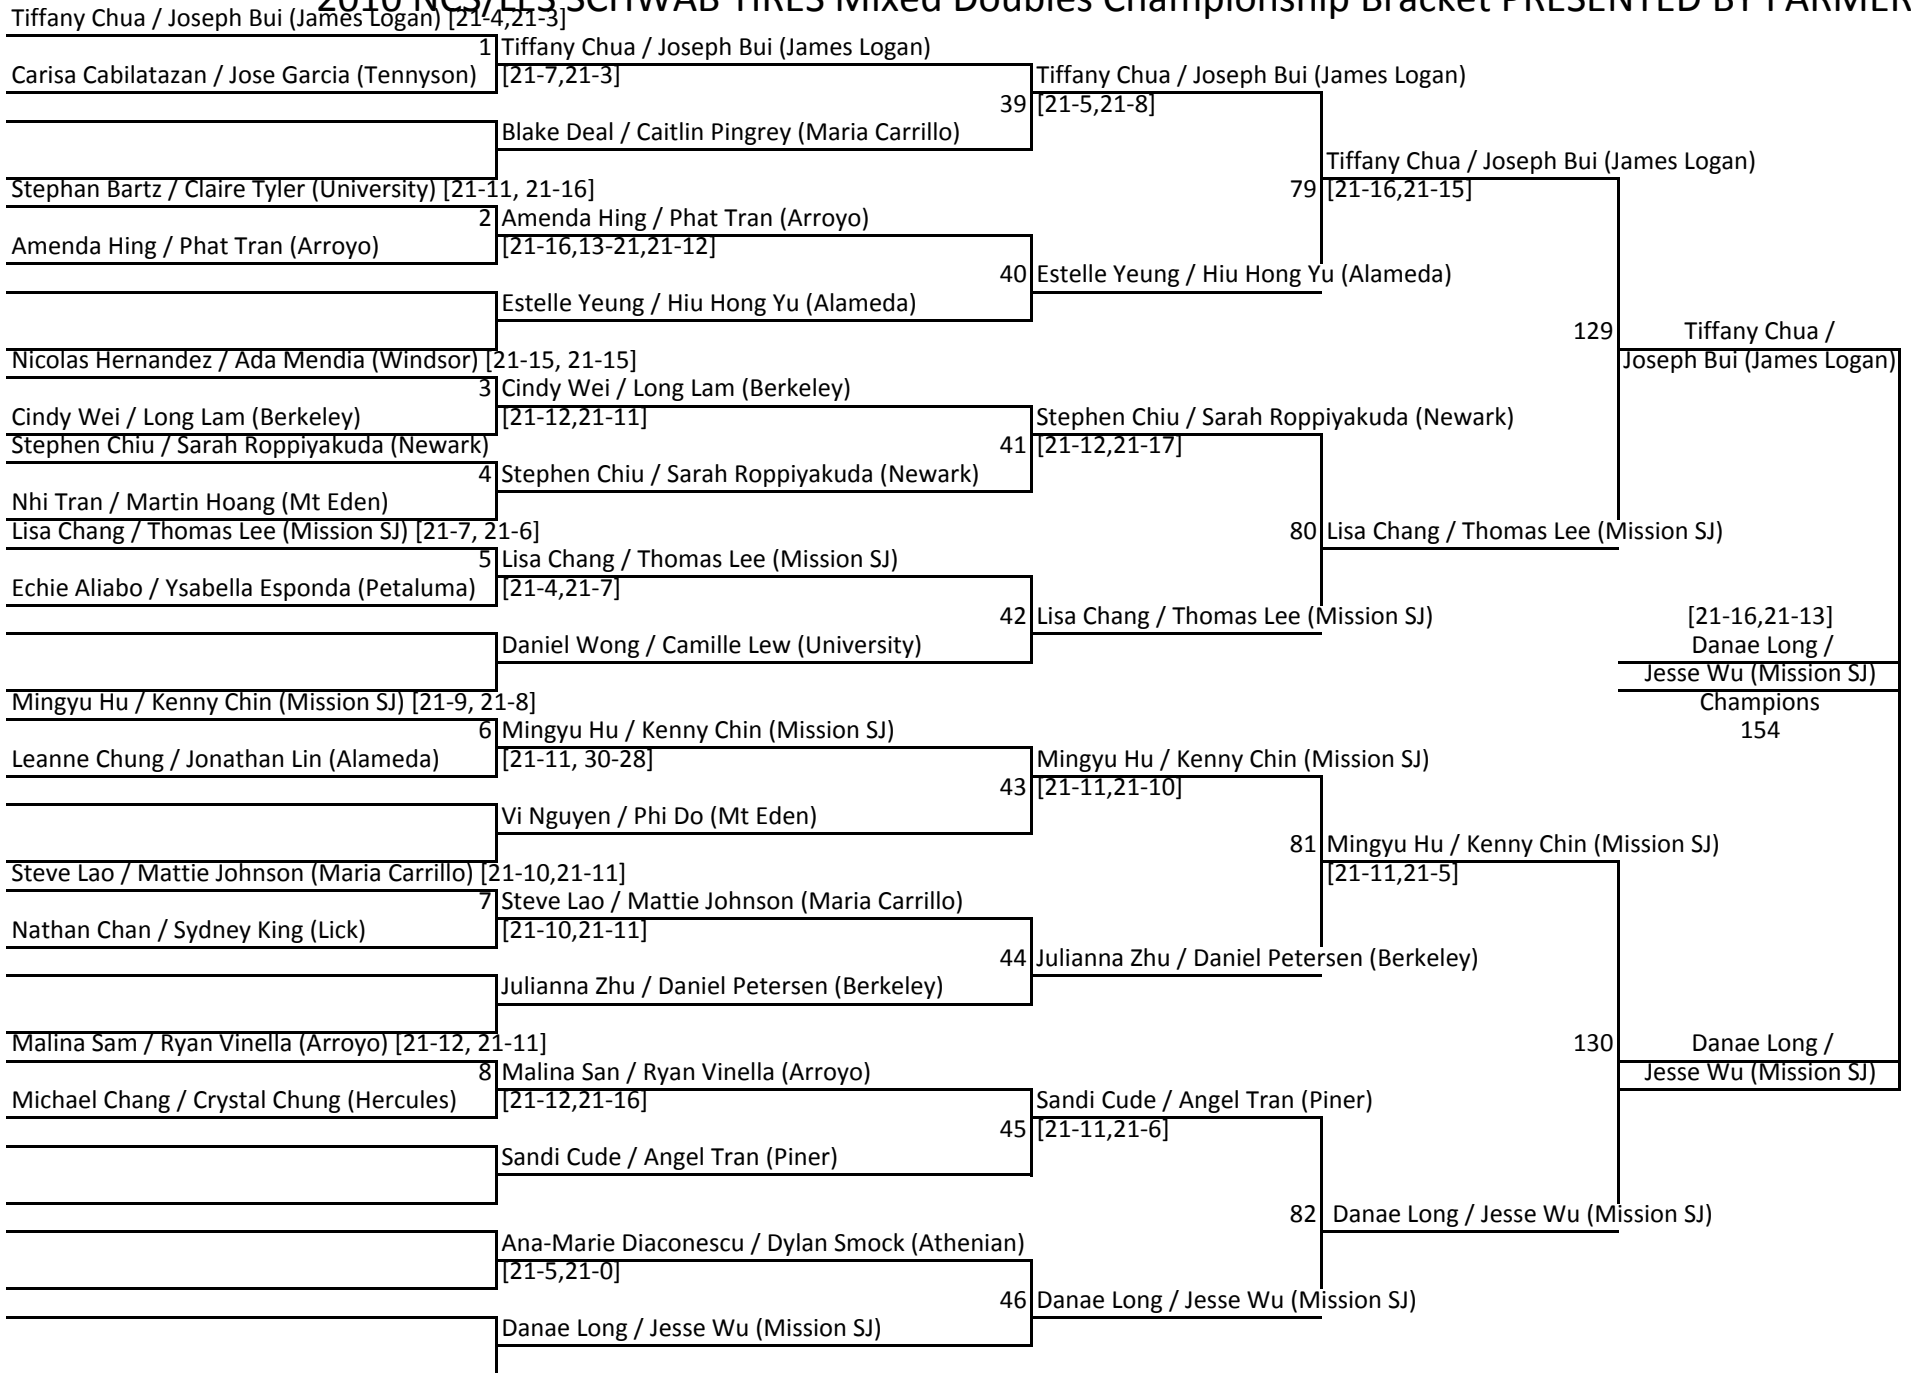

2010 NCS/LES SCHWAB TIRES Mixed Doubles Championship Bracket PRESENTED BY FARMERS

2010 Mixed Doubles Consolation