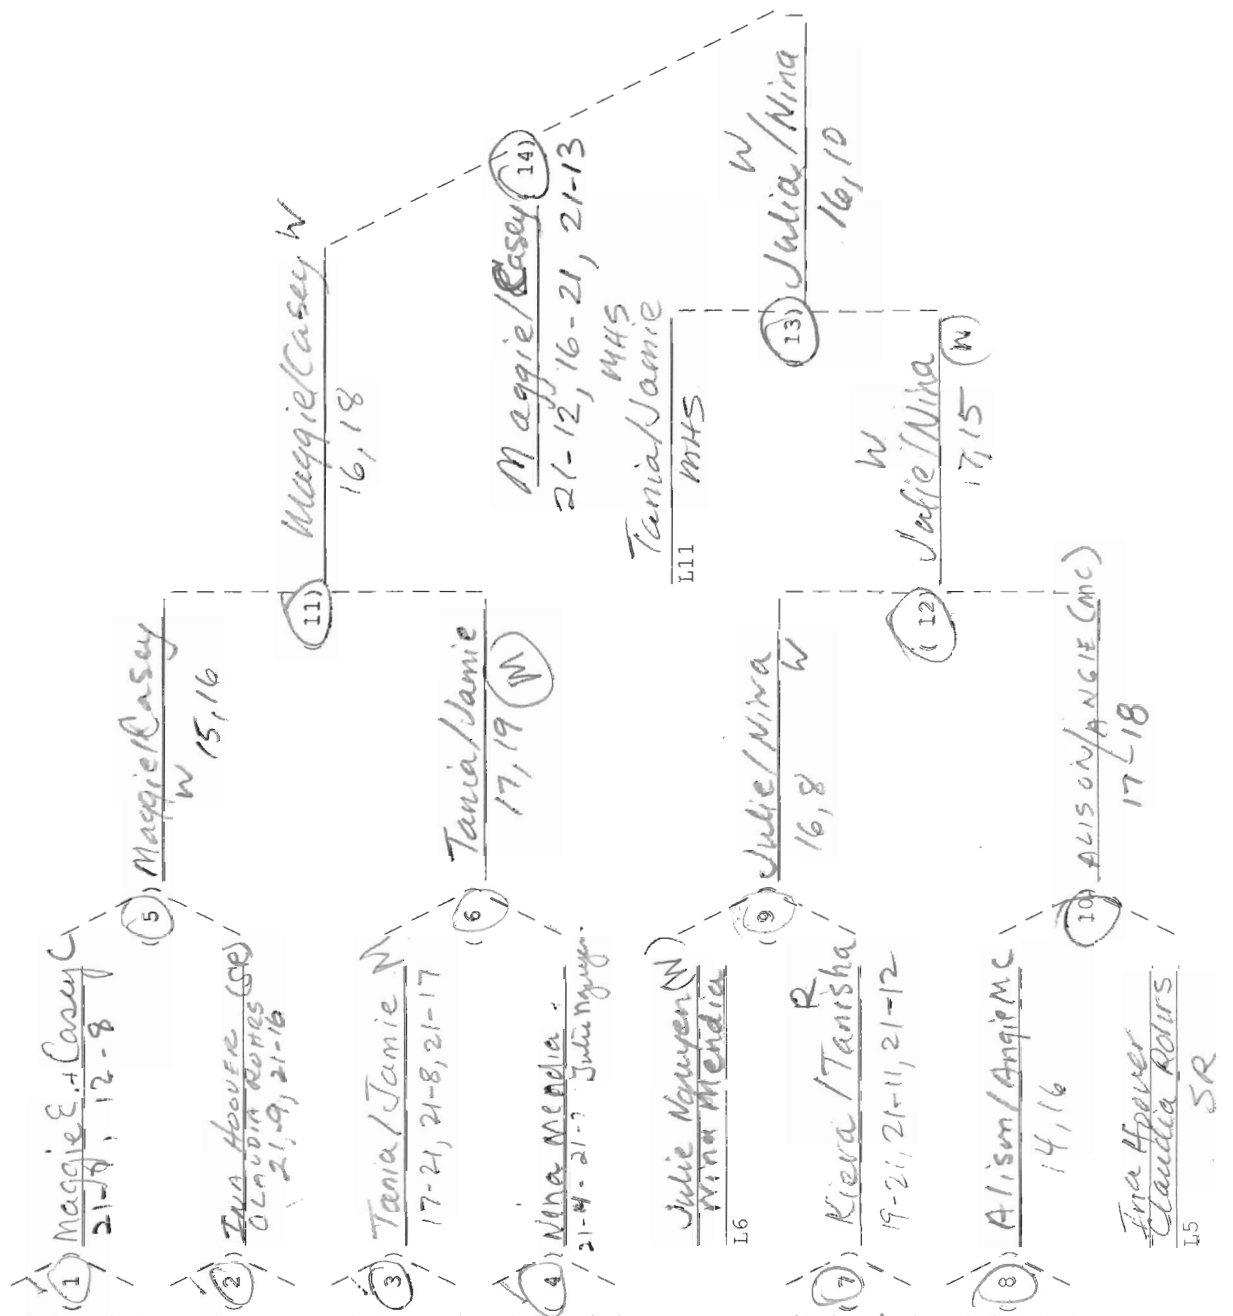

Women's Doubles

2011 NBL NCS Qualifying Tournament
Piner High 14MAY2011

Women's Doubles

MAIN ROUND

- Maggie Elliot _____
- Casey Carpenter (W) _____
- Kiera Miramontez _____
- Tanisha Moore (R) _____
- Julie Chang _____
- Yin Gause (M) _____
- Ina Hoover _____
- Claudia Rohrs (SR) _____
- Jamie Dorn-Caruso _____
- Tania Sotres (M) _____
- Alison Harsch _____
- Angie Howard (MC) _____
- Serena Kumar _____
- Karina Eames (SR) _____
- Nina Mendia _____
- Julie Nguyen (W) _____

DROP ROUND

- Kiera Miramontez _____
- Tanisha Moore (R) _____
- Julie Chang MHS _____
- Yin _____
- Alison Harsch _____
- Angie Ho MC _____
- Serena Kumar _____
- Karina Eames _____

Women's Doubles

PLAYOFFS

5/6

Kiera Miramendez R
Tanisha Moore
 L9 (15) Kiera/Tanisha
JNA R 5th
CLARA 18-21, 21-19, 22-20
 L10 (SR)

1/2 (only needed if L14=W11)

 W14 (16) _____ 1st

 L14

FINAL RANKING

1. Maggie Elliot / Casey Carpenter (W)
2. Julia Nguyen / Nina Mendia (W)
3. Jamie Dom-Cansol / Tania Soares (MHS)
L13
4. Alison Harsch / Angie Howard (MCHS)
L12
5. Kiera Miramendez / Tanisha Moore (R)
W15
6. Ina Hoover / Claudia Rohrs (SR)
L15