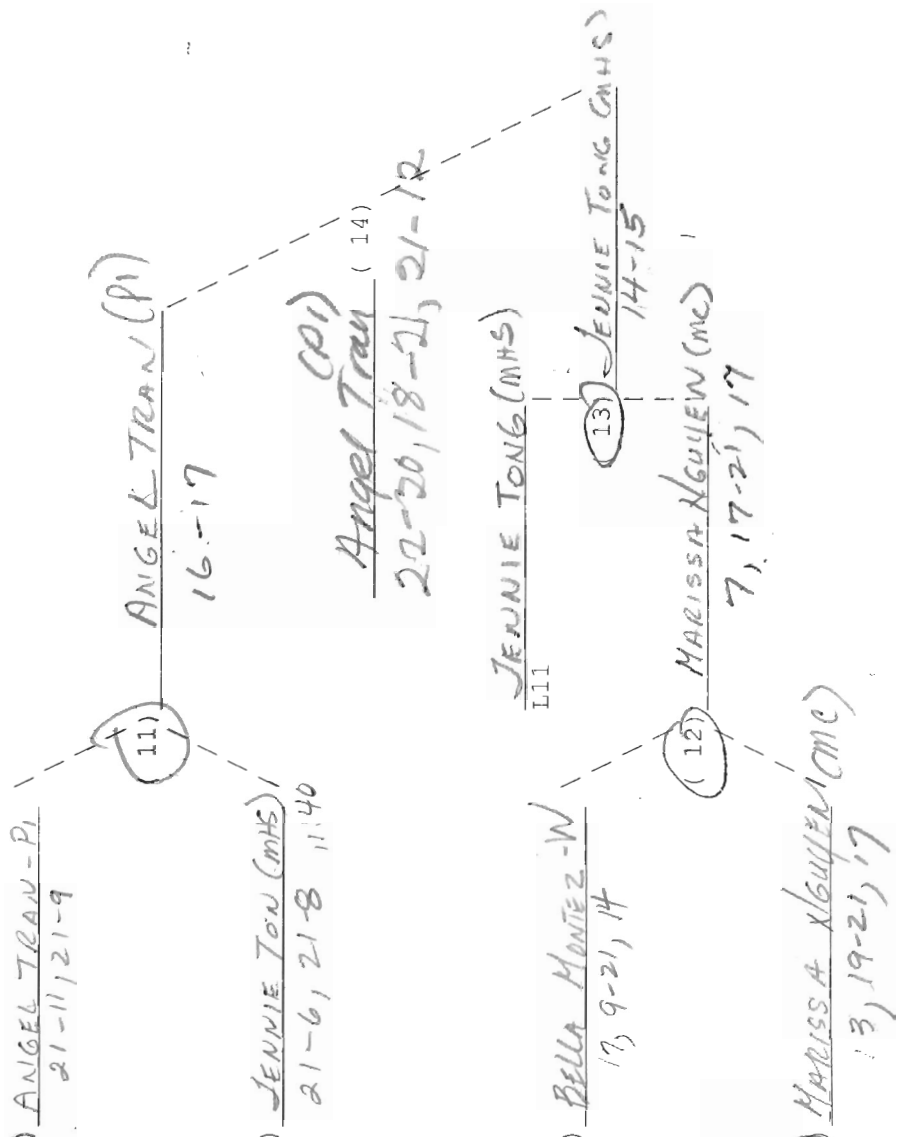

2011 NBL NCS Qualifying Tournament  
Piner High 14MAY2011

Women's Singles

MAIN ROUND ( Double Elimination with 5/6 playoff )

- W1a Angel Tran (PI) (1) Angel Tran (P) / 21-10, 21-8 ✓ (5)
- Ali Comaduran (PE) /
- Stephanie Liang (SR) /
- Kai Williams (M) / 21-11, 21-15 ✓
- Bella Montez (W) /
- (3) Bella Montez W / 21-14, 21-17 ✓ (6)
- Deanna Rafla-Yuan (PI) /
- An Vu (~~PI~~) /
- (4) Jennie Tong MHS /
- Jennie Tong W4a

DROP ROUND

- L6 Bella Montez - W 11:40
- (9) Bella Montez - W / 17, 9-21, 14
- W7a An Vu (P) /
- L2 Stephanie Liang SR P / 21-17, 21-8
- L3 Deanna Rafla-Yuan PI /
- (8) marissa Nguyen (MC) / 21-12, 21-14
- W8a marissa Nguyen (MC) /
- L5 Kai Williams - M 11:40

MAIN ROUND OUT BRACKETS

Angel Tran (PI) W (1a) Angel Tran  
 Abby Sortino (A) L (1a) PI 21-4, 21-8

Marissa Nguyen (MC) PI (4a) Jennie Tong  
 Jennie Tong (M) 21-13, 21-18

DROP ROUND OUT BRACKETS

L4 An Vu (P) (7a) An Vu (Pi)  
 Abby Sortino (A) 21-9, 21-12