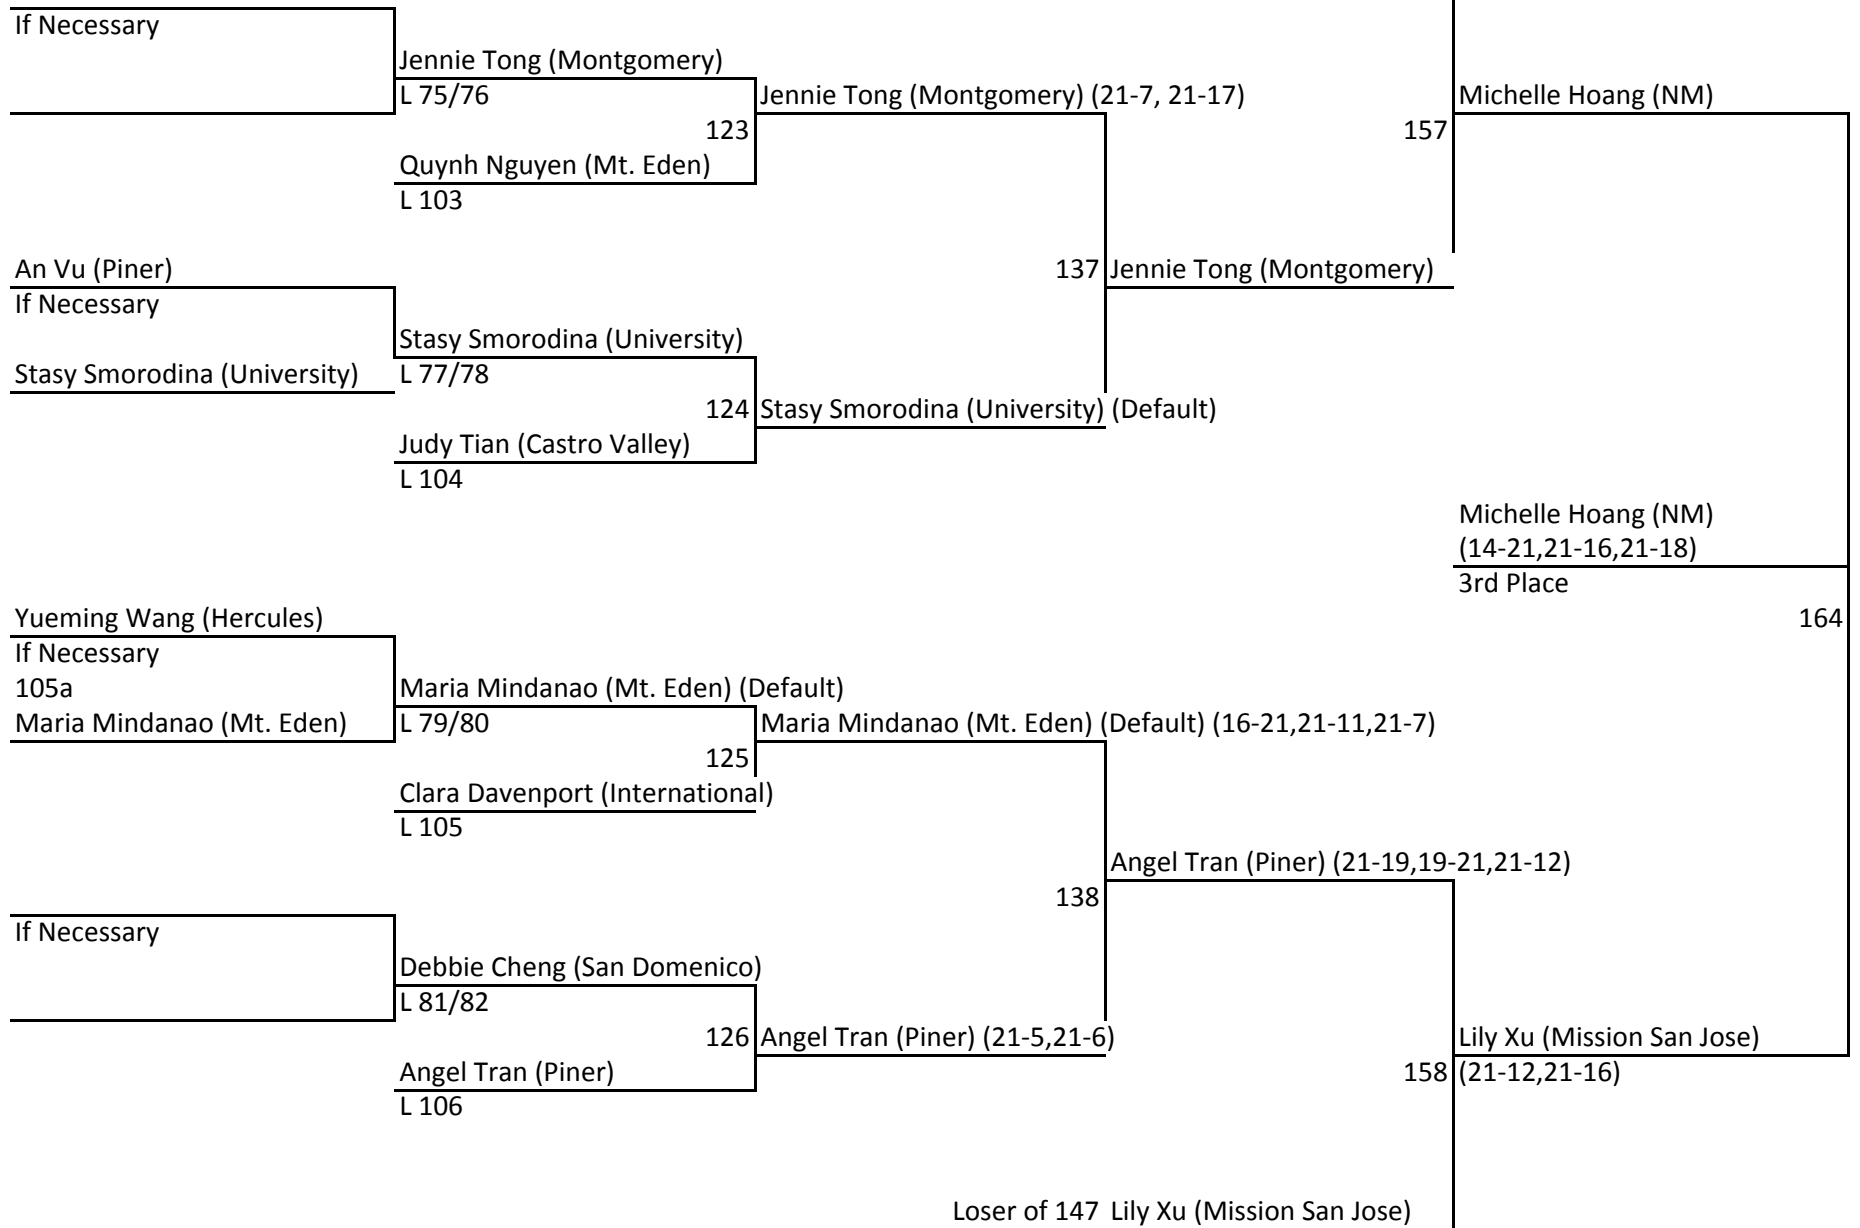

Girls' Singles Championship Bracket

2011 NCS/Les Schwab Tires Badminton Championships

Girls Singles Consolation

Loser of 148 Michelle Hoang (Newark Memorial)

Girls Singles Consolation

2011 NCS/ Les Schwab Tires Championships