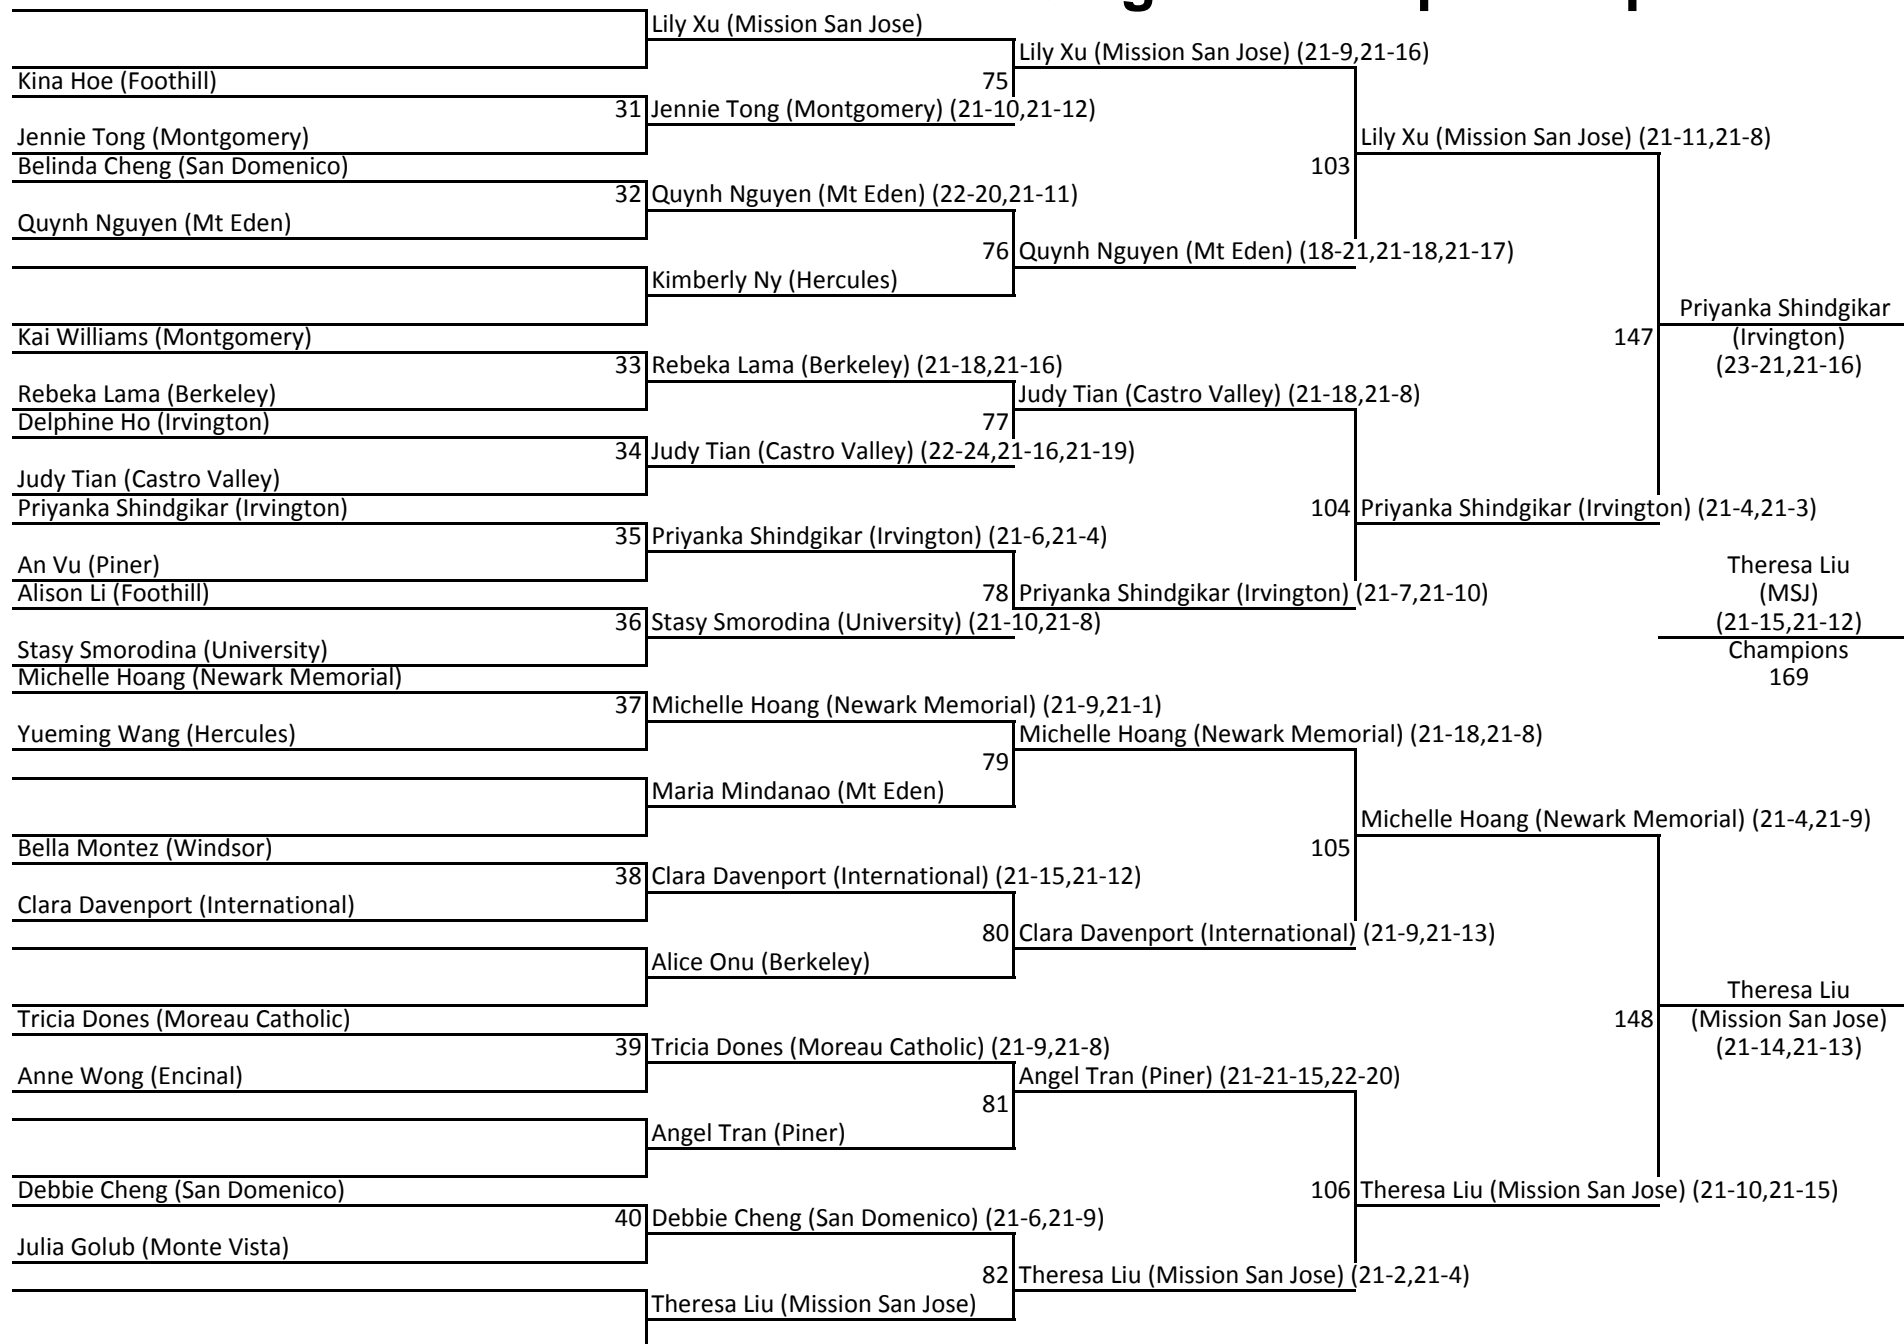

Girls' Singles Championship Bracket

2011 NCS/Les Schwab Tires Badminton Championships

Girls Singles Consolation

Loser of 148 Michelle Hoang (Newark Memorial)

Girls Singles Consolation

2011 NCS/ Les Schwab Tires Championships