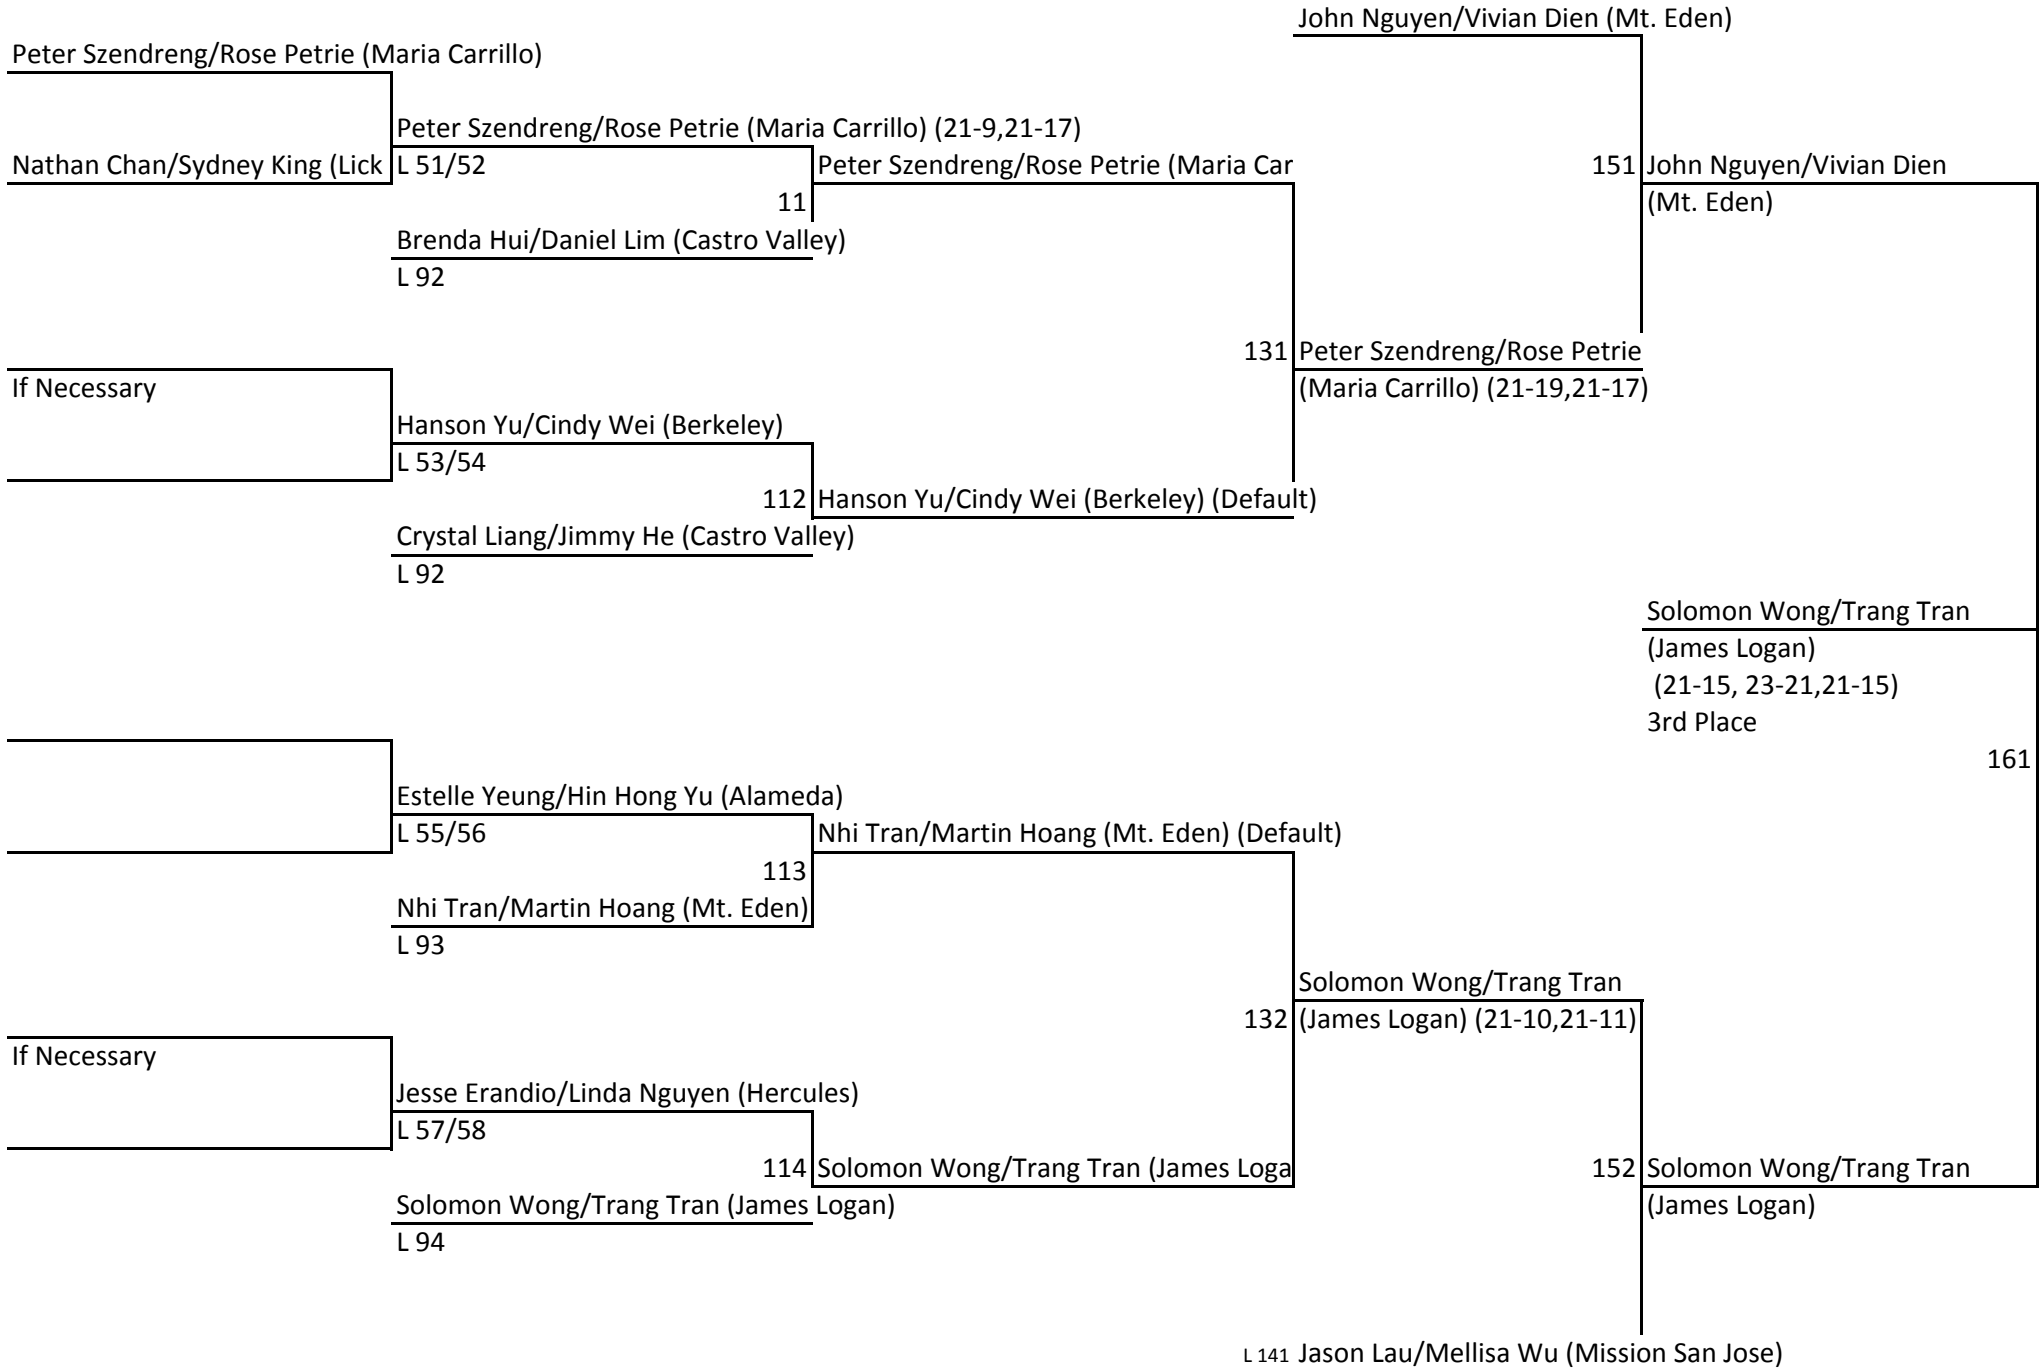

Mixed Doubles Consolation