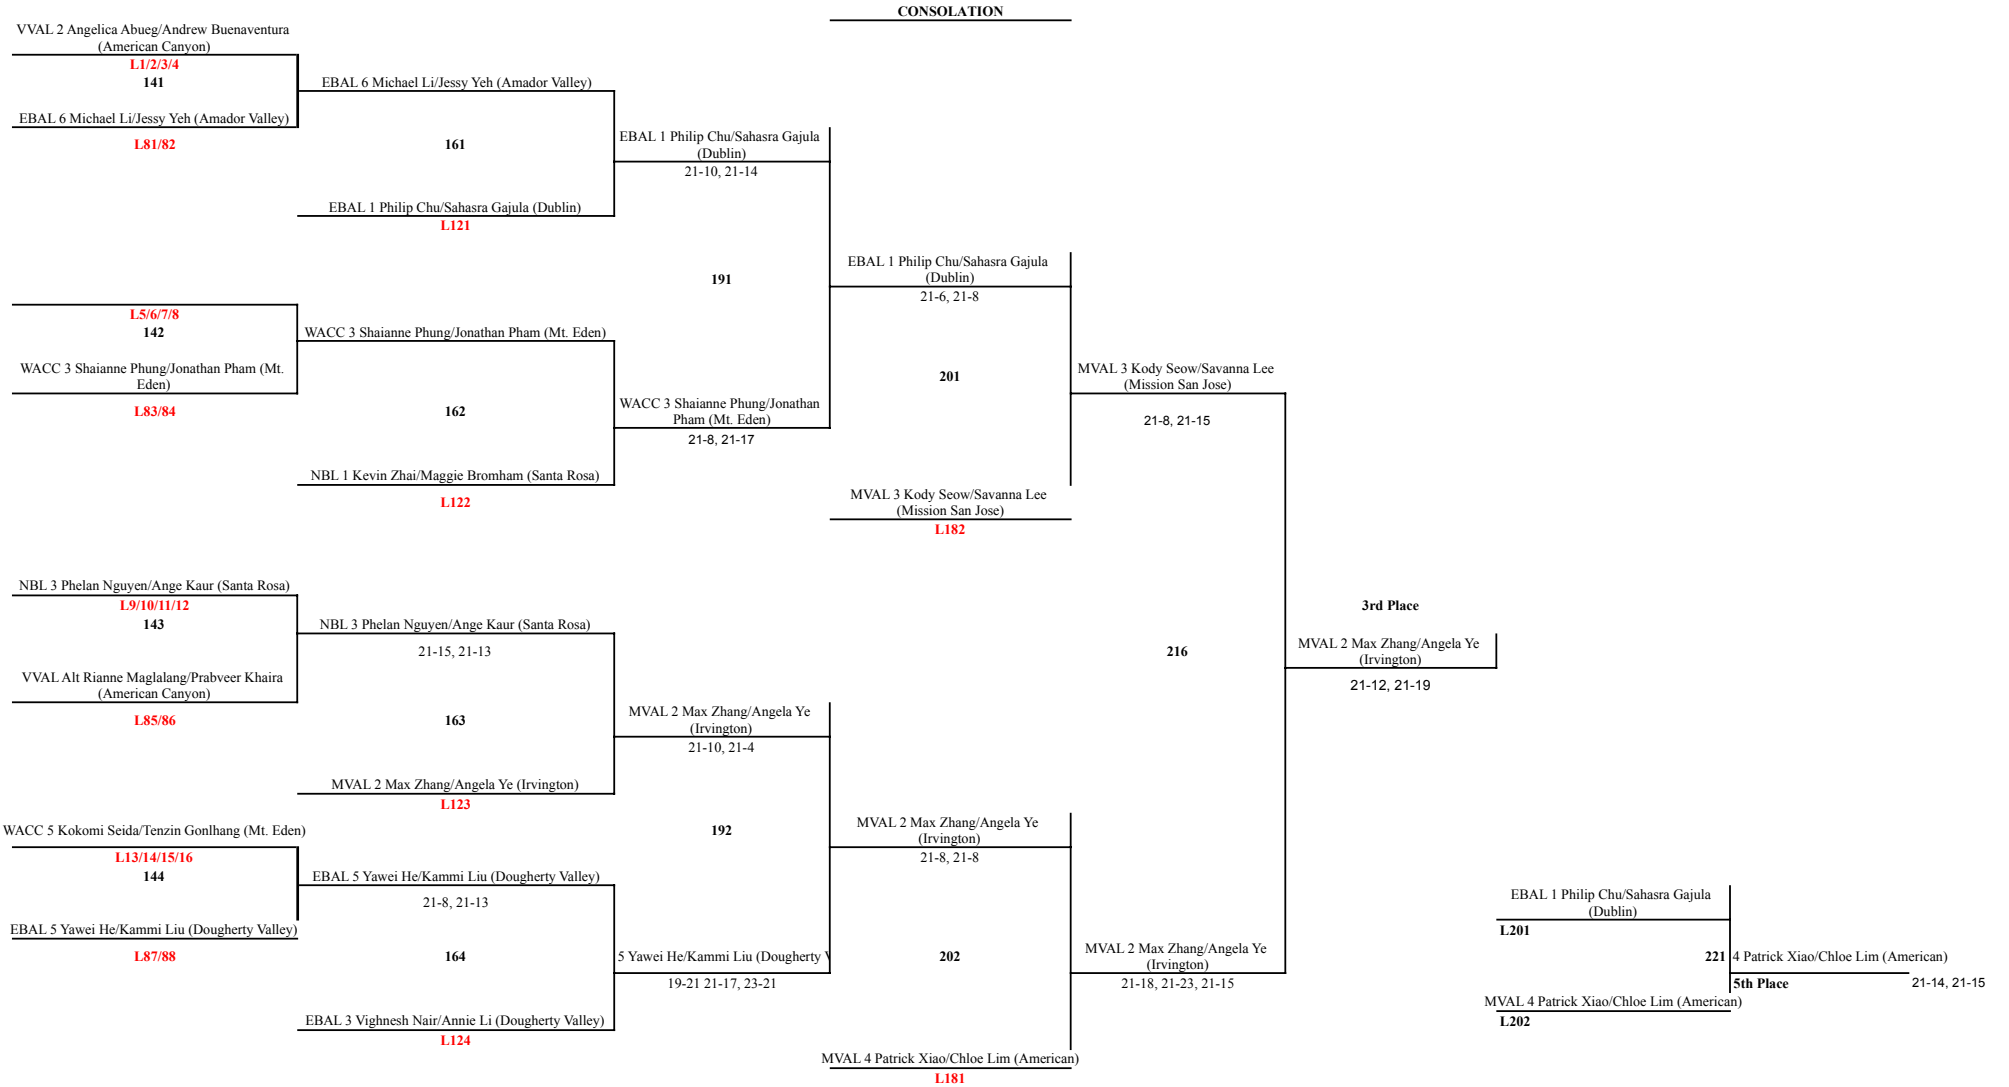

2024 NCS D1 Mixed Doubles

2024 NCS D1 Mixed Doubles

CONSOLATION

2024 NCS D1 Mixed Doubles

2024 NCS D1 Mixed Doubles

CONSOLATION

2024 NCS D1 Mixed Doubles

2024 NCS D1 Mixed Doubles