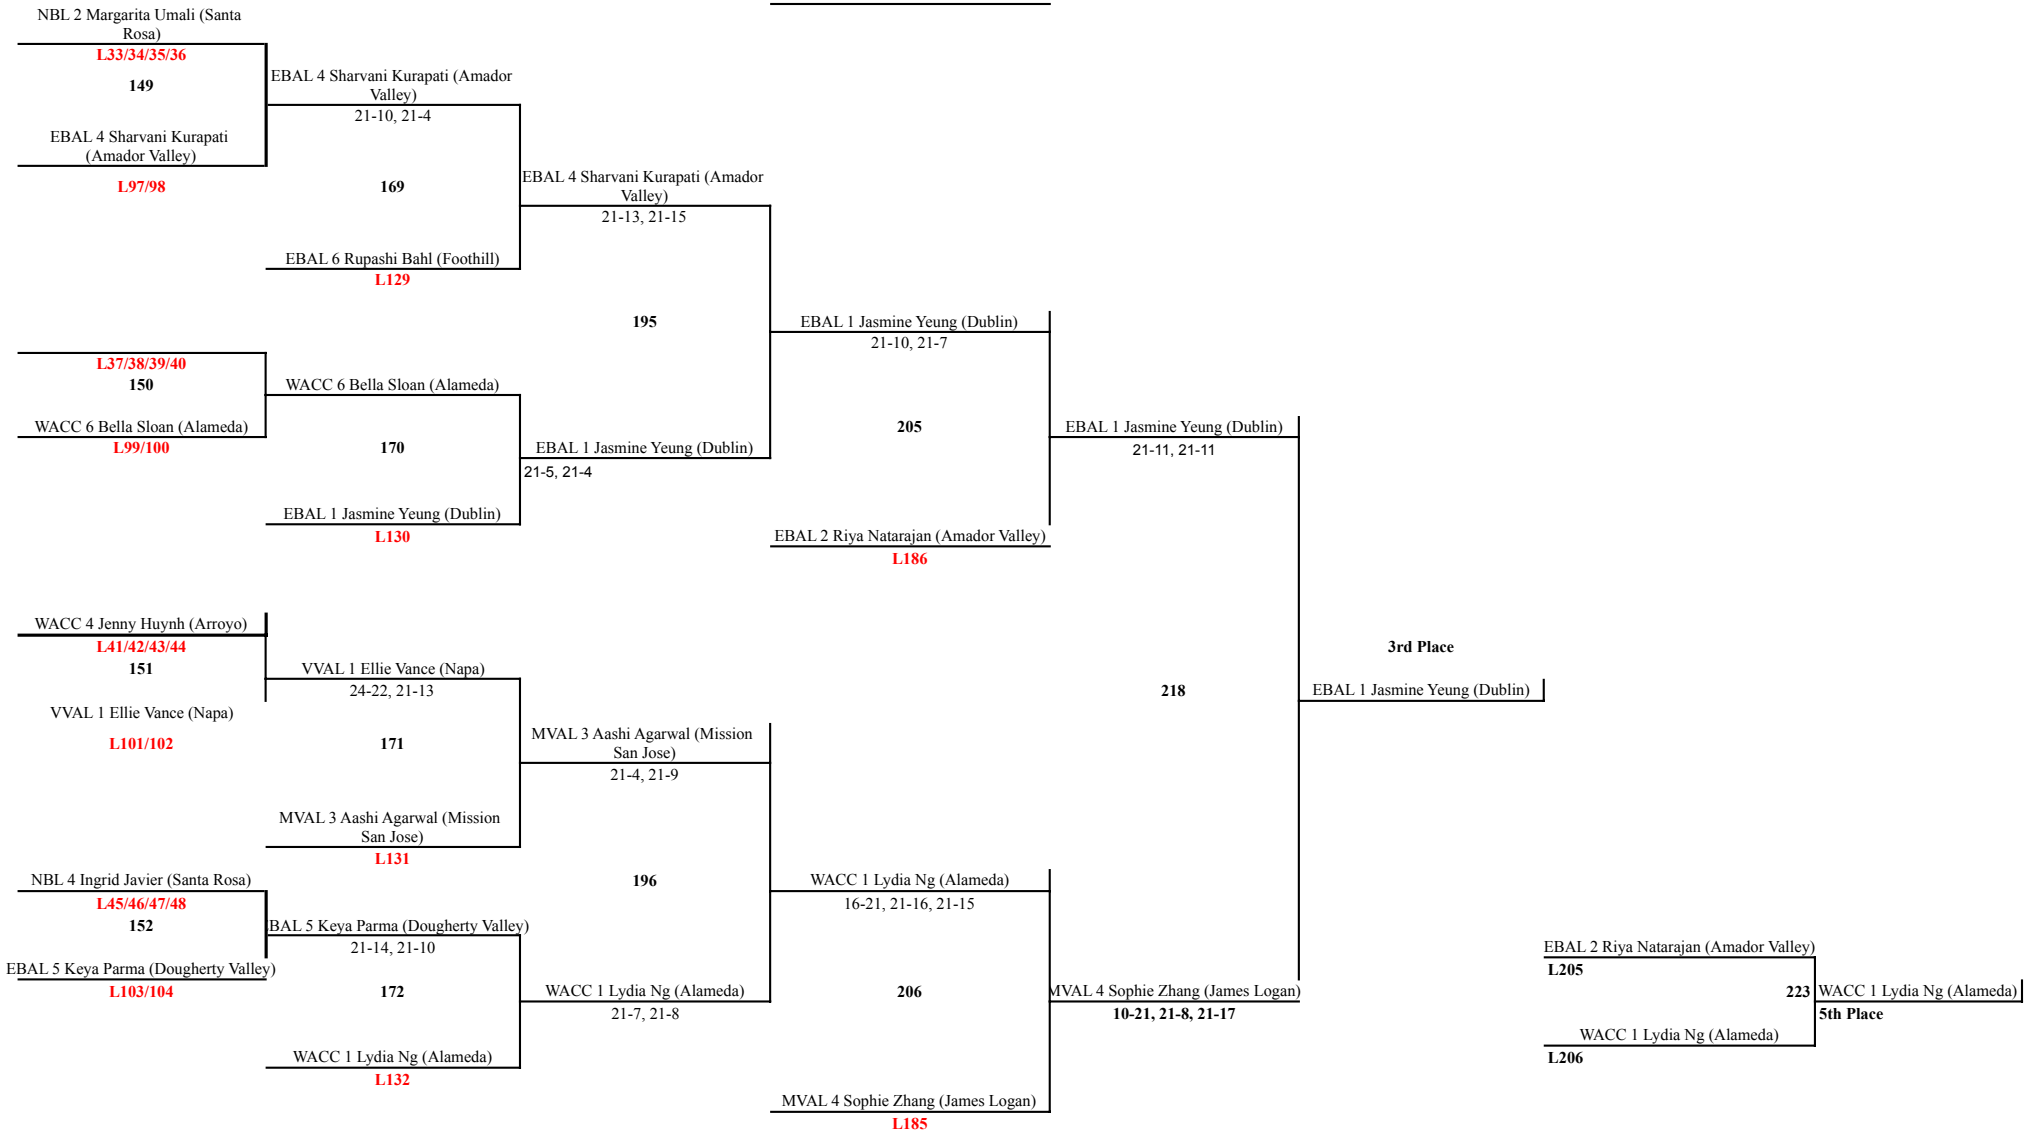

2024 NCS D1 Mixed Doubles

2024 NCS D1 Mixed Doubles

CONSOLATION

2024 NCS D1 Mixed Doubles

2024 NCS D1 Mixed Doubles

CONSOLATION

2024 NCS D1 Mixed Doubles

2024 NCS D1 Mixed Doubles