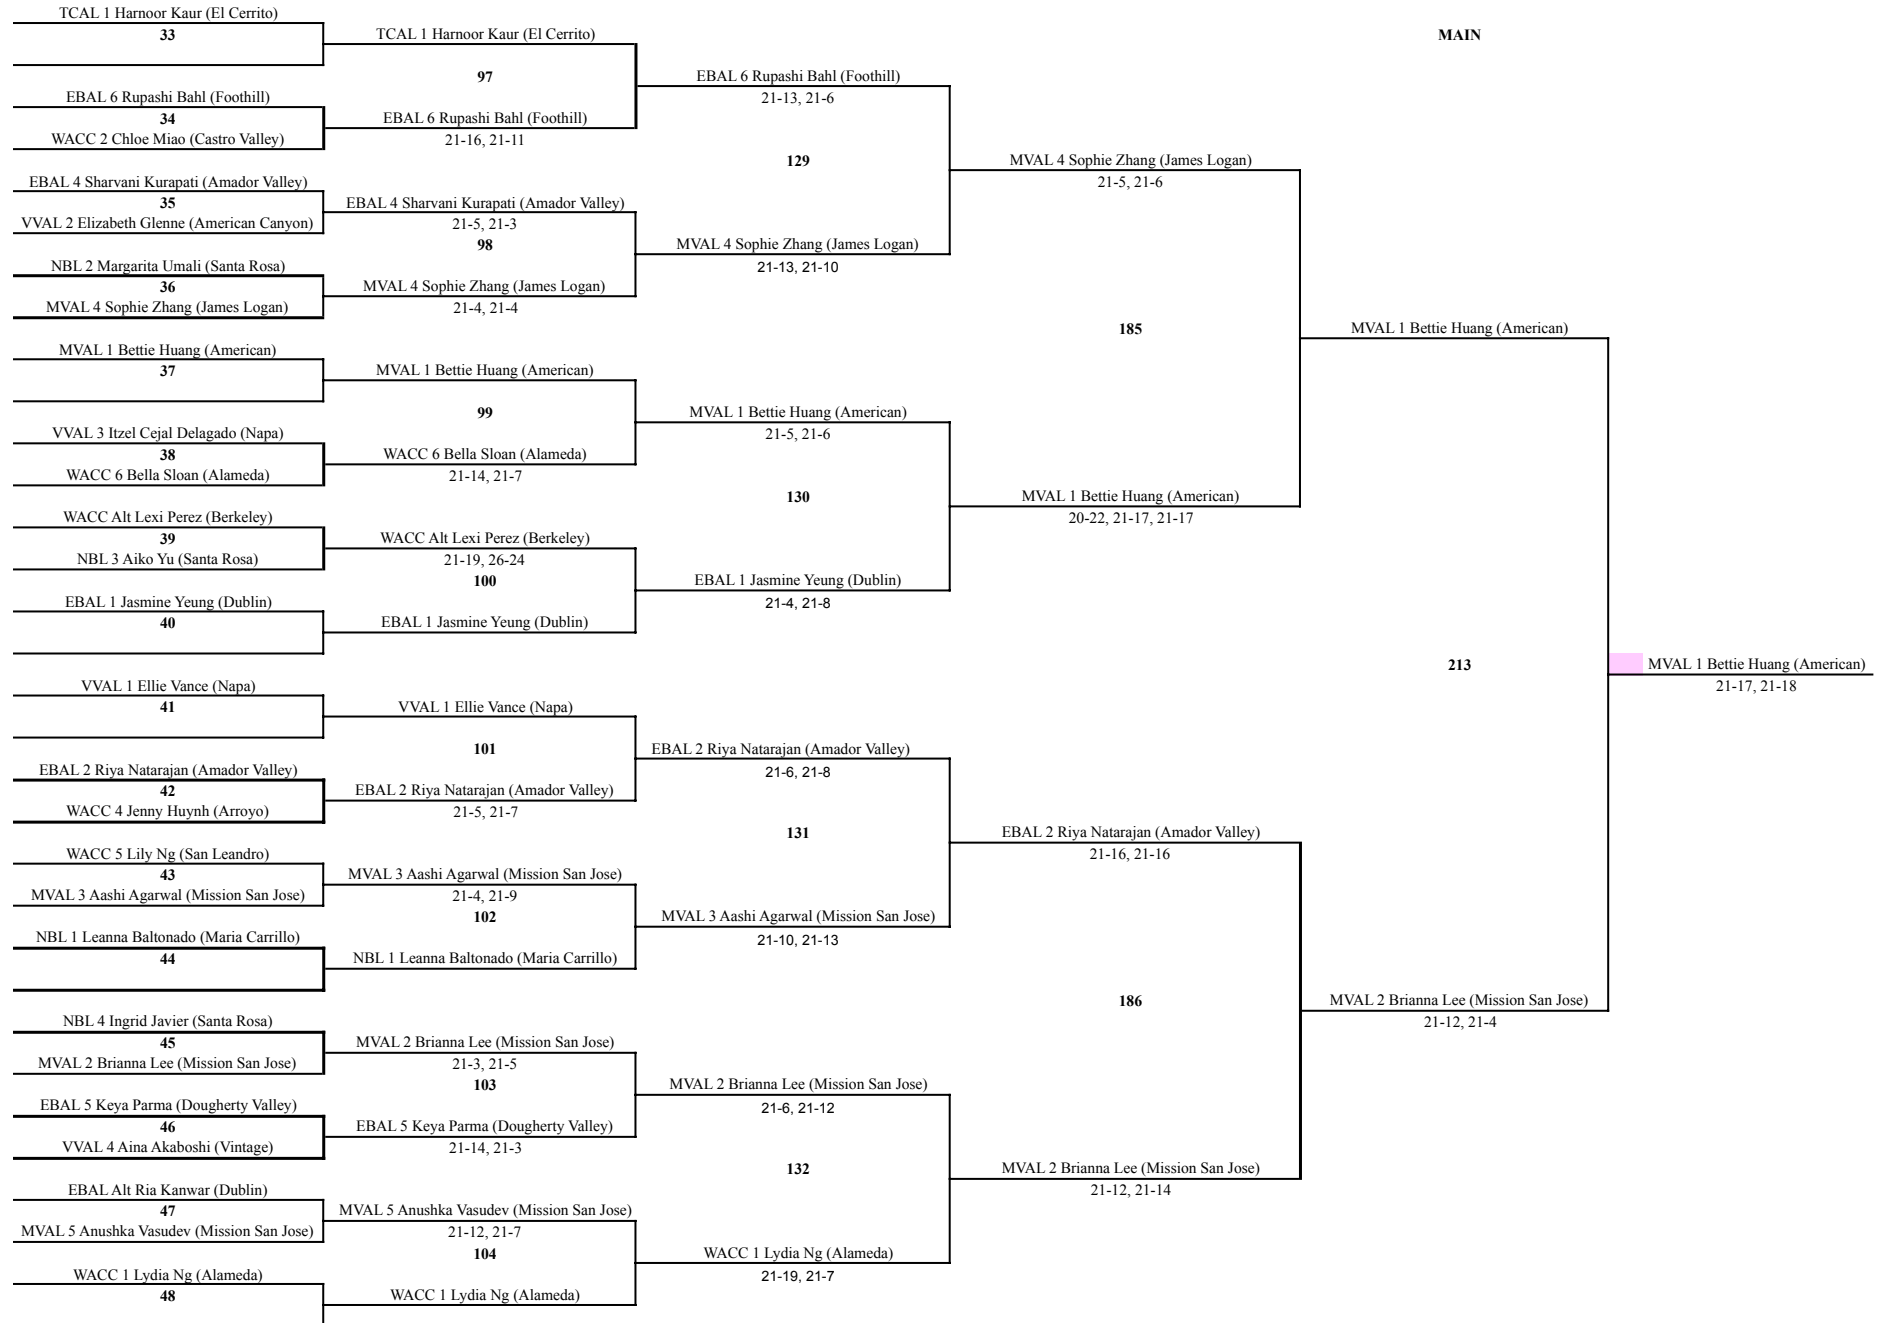

2024 NCS D1 Mixed Doubles

2024 NCS D1 Mixed Doubles

CONSOLATION

2024 NCS D1 Mixed Doubles

2024 NCS D1 Mixed Doubles

CONSOLATION

2024 NCS D1 Mixed Doubles

2024 NCS D1 Mixed Doubles