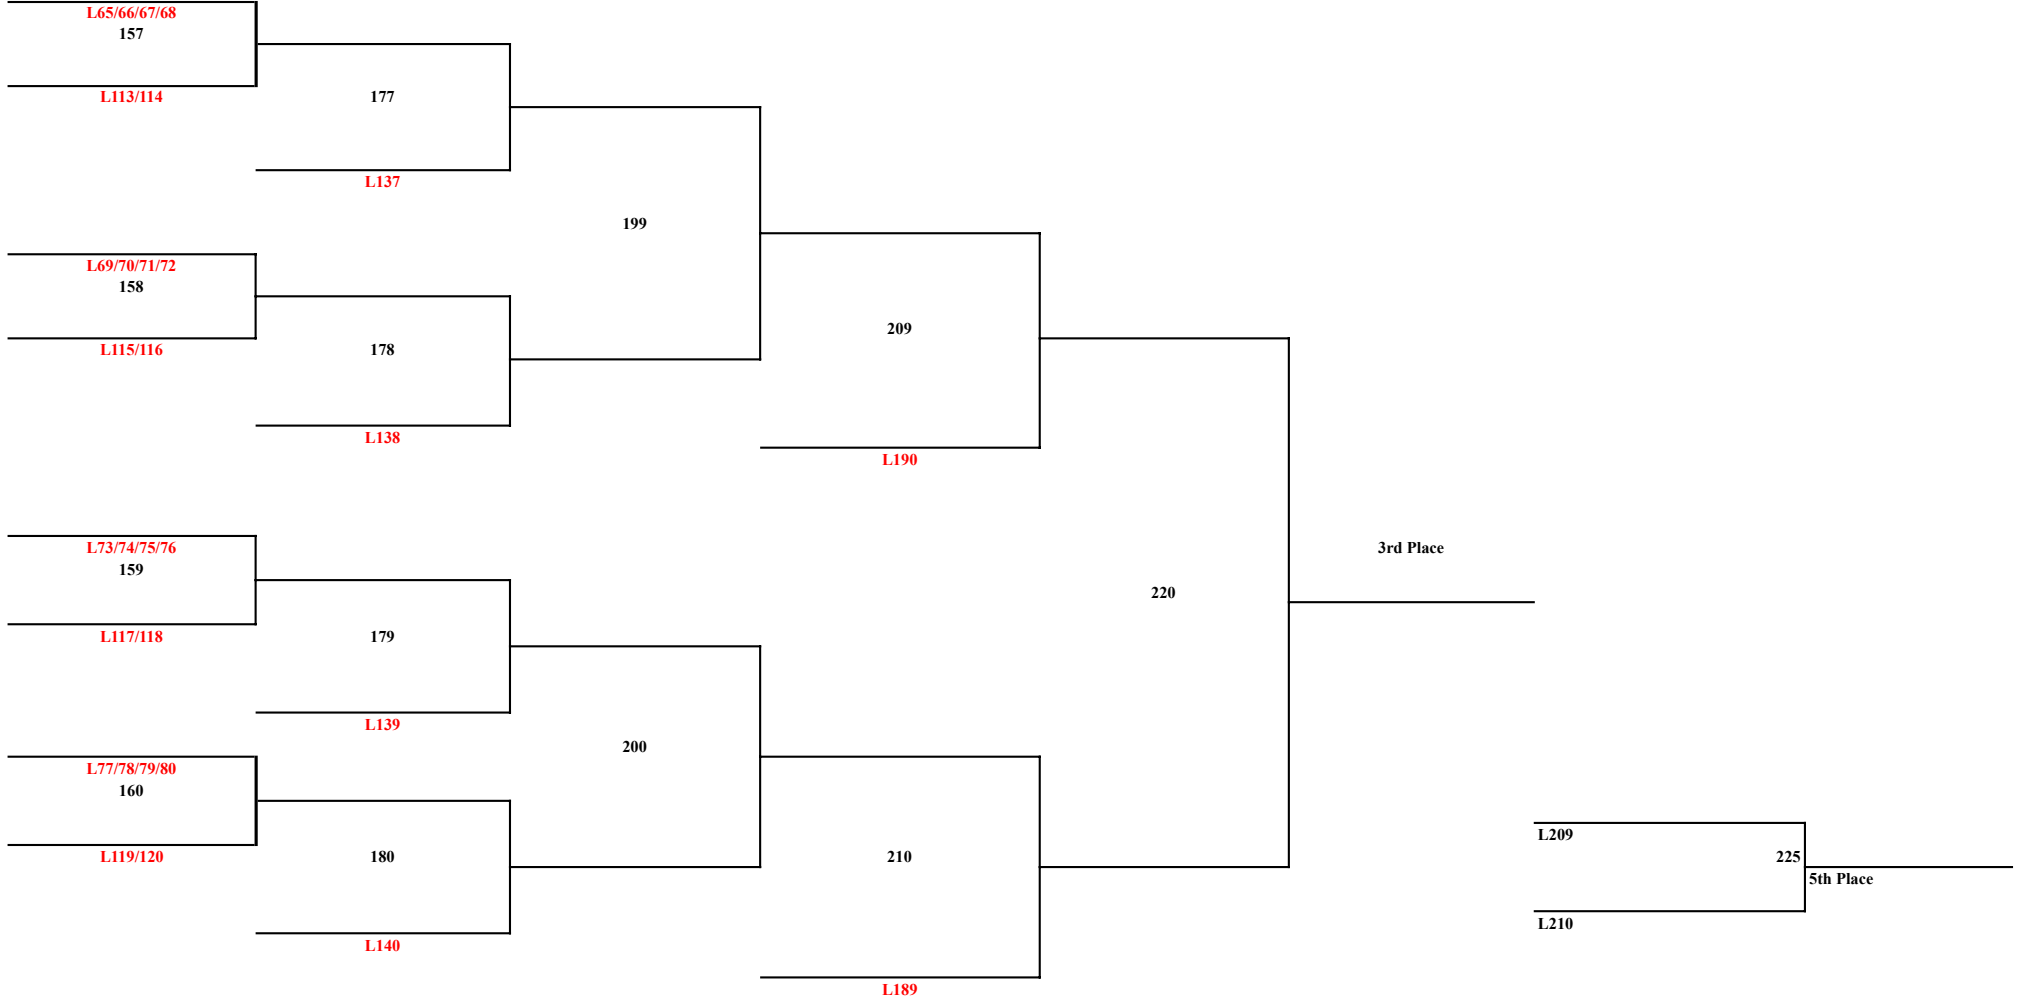

CONSOLATION

CONSOLATION

CONSOLATION

CONSOLATION

CONSOLATION

XD	BS	GS	BD	GD
<b>MVAL</b>				
MVAL 1 Andy Gao/Bettie Huang (American)	MVAL 1 Suraj Rajesh Kumar (American)	MVAL 1 Brianna Lee (Mission San Jose)	MVAL 1 Pranav Vivek/Mi Liu (Irvington)	MVAL 1 Elaina Xu/Emily Zhang (Mission San Jose)
MVAL 2 Lenny Zhang/Sophie Zhang (James Logan)	MVAL 2 Abhi Mandanapu (Irvington)	MVAL 2 Aarshi Jain (Irvington)	MVAL 2 Andy Zhang/Justin Liaw (Mission San Jose)	MVAL 2 Sophia Cao/Anora Singh (American)
MVAL 3 Ryan Liu/Holly Fan (American)	MVAL 3 Lavakusa Dwijesh Naidu (Irvington)	MVAL 3 Mira Chatterjee (Mission San Jose)	MVAL 3 Tao Peng/Clay Yang (Irvington)	MVAL 3 Daksha Ravindhar/Naomie Lei (Mission San Jose)
MVAL 4 Jayden Huang/Salene Liu (Irvington)	MVAL 4 Rampavan Pusapati (Irvington)	MVAL 4 Kara Liu (American)	MVAL 4 Andrew Yu/Wilson Lo (American)	MVAL 4 Hitaishi Narisetty/Sravya Vengalam (Irvington)
MVAL Alt Muyang Li/Chloe Yong (Mission San Jose)	MVAL Alt Dhruvan Karthik (Washington)	MVAL Alt Tara Karthik (Washington)	MVAL Alt Isaac Wong/Anirudh Yadrami (American)	MVAL Alt Gargee Gadre/Adya Shankar (Irvington)
MVAL Alt David Li/Anshina Verma (American)	MVAL Alt Nathan Zhang (American)	MVAL Alt Jia Shah (American)	MVAL Alt Pradyun Sethupathi/Caleb Buenaventura (James Logan)	MVAL Alt Niyati Yalamati/Harini Muthusaravanan (American)
<b>VVAL</b>				
VVAL 1 Rhianne Maglalang/Prabveer Khaira (American Canyon)	VVAL 1 Saafir Topon (American Canyon)	VVAL 1 Mikayla Yturralde (American Canyon)	VVAL 1 William Grijalva/Sahil Khattak (American Canyon)	VVAL 1 Samantha Alcoreza/Jolie Bondoc (American Canyon)
VVAL 2 Ava Barnes/Johnathan G (Napa)	VVAL 2 Mathieu Callerec (Napa)	VVAL 2 Alondra De Leon (Napa)	VVAL 2 Jake Yamall/Roman Redko (Casa Grande)	VVAL 2 Victoria Hernandez/Giana Parungao (Vintage)
VVAL 3 Victoria Mosconi/Enoc Martinez (Napa)	VVAL 3 Ben Galiata (Casa Grande)	VVAL 3 Amanda Vega (American Canyon)	VVAL 3 Devin Shields/Cole Carlos (Napa)	VVAL 3 Azel Fedelis/Willow Bagasan (American Canyon)
VVAL 4 Bella Bahena/Sebastian Solorio (Vintage)	VVAL 4 Nestor Rosales (American Canyon)	VVAL 4 Andrea Campos (Vintage)	VVAL 4 Jacob Jouaneh/Isaac Segura (Vintage)	VVAL 4 Bianca Padilla/Stena Fanuga (American Canyon)
VVAL Alt Mia Ravelaz/Gabe Bautista (American Canyon)	VVAL Alt Qasim Khattak (American Canyon)	VVAL Alt Alison Flores (Napa)	VVAL Alt Himson Feng/Roshan Topon (American Canyon)	VVAL Alt Lily Le/Jolina Sok (American Canyon)
VVAL Alt Alex Lopez (Casa Grande)	VVAL Alt Alex Lopez (Casa Grande)	VVAL Alt Ariana Torda (American Canyon)		
<b>EBAL</b>				
EBAL 1 Kriti Vasireddy/Aagnaey Pulijal (Dougherty Valley)	EBAL 1 Kevin Zhang (Foothill)	EBAL 1 Saanya Sreenivas (Foothill)	EBAL 1 Shriyans Bhagavatula/Arush Chitgopkar (Dougherty Valley)	EBAL 1 Angelina Wu/Sahasra Gajula (Dublin)
EBAL 2 Samyukta Karthik/Aaron Liao (Amador Valley)	EBAL 2 Kayosh Kumar Mohapatra (Amador Valley)	EBAL 2 Camellia Wang (Amador Valley)	EBAL 2 Anish Koppola/Hardik Gowrish (Dougherty Valley)	EBAL 2 Varshini Subramanian/Aishani Pramod (Amador Valley)
EBAL 3 Rishika Nanda/Justin Louie (Dougherty Valley)	EBAL 3 Justin Kan (Dougherty Valley)	EBAL 3 Sanjana Mahesh (Foothill)	EBAL 3 Sumedh Pai/Kenneth Wu (Dougherty Valley)	EBAL 3 Chloe Ye/Sahana Chada (Dougherty Valley)
EBAL 4 Timothy Park/Isabella Ming (Dublin)	EBAL 4 Alex Wen (Dougherty Valley)	EBAL 4 Shravani Kurapati (Amador Valley)	EBAL 4 Yifan Liu/Xiyang Hao (Amador Valley)	EBAL 4 Jessy Yeh/Regina Mok (Amador Valley)
EBAL 5 Anupraya Sathiyarayanan/Ziqian Wang (Amador Valley)	EBAL 5 Prithvi Roopa (Dougherty Valley)	EBAL 5 Keya Parma (Dougherty Valley)	EBAL 5 Geffen Kama/Nathan Han (Amador Valley)	EBAL 5 Anindita Gururaman/Charvi Krishnamani (Foothill)
EBAL 6 Aadya Makam/Abhishek Jolad (Dougherty Valley)	EBAL 6 Leheng Xu (Granada)	EBAL 6 Jane Ma (Dougherty Valley)	EBAL 6 Axel Joseph/Hugo Chang (Foothill)	EBAL 6 Kavya idarthi/Sanika Alawani (Dougherty Valley)
EBAL Alt Junduo Jiang/Irene Huang (California)	EBAL Alt Max Hsieh (San Ramon Valley)	EBAL Alt Purvi Koganti (Dougherty Valley)		EBAL Alt Sabrina Vuong/Aadiya Satauri (Dougherty Valley)
EBAL Alt Lillian Cho/Jackson Willford (San Ramon Valley)		EBAL Alt Ashwitha Sarvabhatla (San Ramon Valley)		EBAL Alt Kate Shu/Katelynn Do (California)
<b>WACC</b>				
WACC 1 Arielle Fong/Matthew Xiao (Castro Valley)	WACC 1 Jonathan Huang (Castro Valley)	WACC 1 Jennifer Bangcaya (Tennyson)	WACC 1 Shimon Cho/Jason Lau (San Leandro)	WACC 1 Bernice Huang/Moon Zhang (Castro Valley)
WACC 2 Sammy Huang/Marco Huang (Castro Valley)	WACC 2 Gleb Valueva (Berkeley)	WACC 2 Lydia Ng (Alameda)	WACC 2 Hoiiong Tam/Dylan Thai (San Leandro)	WACC 2 Yingzi Chen/Meien Zhou (San Leandro)
WACC 3 Yen Nhi Tat/Joey Lau (Alameda)	WACC 3 Aryan Dayaram (Alameda)	WACC 3 Toma Valueva (Berkeley)	WACC 3 Mirag Rai/Aaron Le (Mt. Eden)	WACC 3 Matalite Lu/Coei Ma (Alameda)
WACC 4 Ella Lo/Ethan Zhou (San Leandro)	WACC 4 Tam Kinwing (Tennyson)	WACC 4 Zoe Wong (Castro Valley)	WACC 4 Evan Lau/Oscar Gao (Castro Valley)	WACC 4 Elisa Deng/Dora Hui (Castro Valley)
WACC 5 Adailily Chu/Maxwell Chung (Berkeley)	WACC 5 Nicolas Wong (San Leandro)	WACC 5 Isabella Lam (Alameda)	WACC 5 Alex Chen/Justin Fok (Castro Valley)	WACC 5 Yuetong Chen/Tina Li (Alameda)
WACC Alt Megan Nguyen/Jing Mai (San Leandro)	WACC Alt Tin Tran (Mt. Eden)	WACC Alt Hannah Terbeek (Berkeley)	WACC Alt Clark Guo/Boyuan Pang (Alameda)	WACC Alt Vanessa Hunag/Kristina Huynh (San Leandro)
<b>NBL</b>				
NBL 1 Karson Gong/Anita Lei (Maria Carrillo)	NBL 1 Jayden Todd (Maria Carrillo)	NBL 1 Yiun Chiu (Analy)	NBL 1 Enjal Parajuli/Phelan Nguyen (Santa Rosa)	NBL 1 Aimee Maehara/Malaya Edwards (Santa Rosa)
NBL 2 Jerry Dinh/Ammy Manivong (Santa Rosa)	NBL 2 Mingyu Kim (Maria Carrillo)	NBL 2 Josephine Unson-George (Windsor)	NBL 2 Qikai Zhao/Victor Li (Maria Carrillo)	NBL 2 Haylee Javier-Yang/Prinshu Gurung (Santa Rosa)
NBL 3 Edward Cruz/Mina Phengaroune (Santa Rosa)	NBL 3 Rhonin Brakeman (Santa Rosa)	NBL 3 Rebeca Perez (Santa Rosa)	NBL 3 Ben Waddoups/Reverdy Allender (Santa Rosa)	NBL 3 Cate Huynh/Kaylee Viduya (Maria Carrillo)
NBL 4 Zakk Valones/Zara Khairul (Maria Carrillo)	NBL 4 Oliver Klein (Santa Rosa)		NBL 4 Bishal Wagle/Biplav Wagle (Santa Rosa)	NBL 4 Sparrow Sanchini/Lizbeth Montalvo (Santa Rosa)
<b>TCAL</b>				
TCAL 1 Anwesha Subba/Stephen Cristobal (El Cerrito)	TCAL 1 Biraj Shrestha (El Cerrito)	TCAL 1 Anabella Tse (El Cerrito)	TCAL 1 Martin Cai/Prasun Malla (El Cerrito)	TCAL 1 Tenzin Nordon/Tenzin Jungtuksang (El Cerrito)