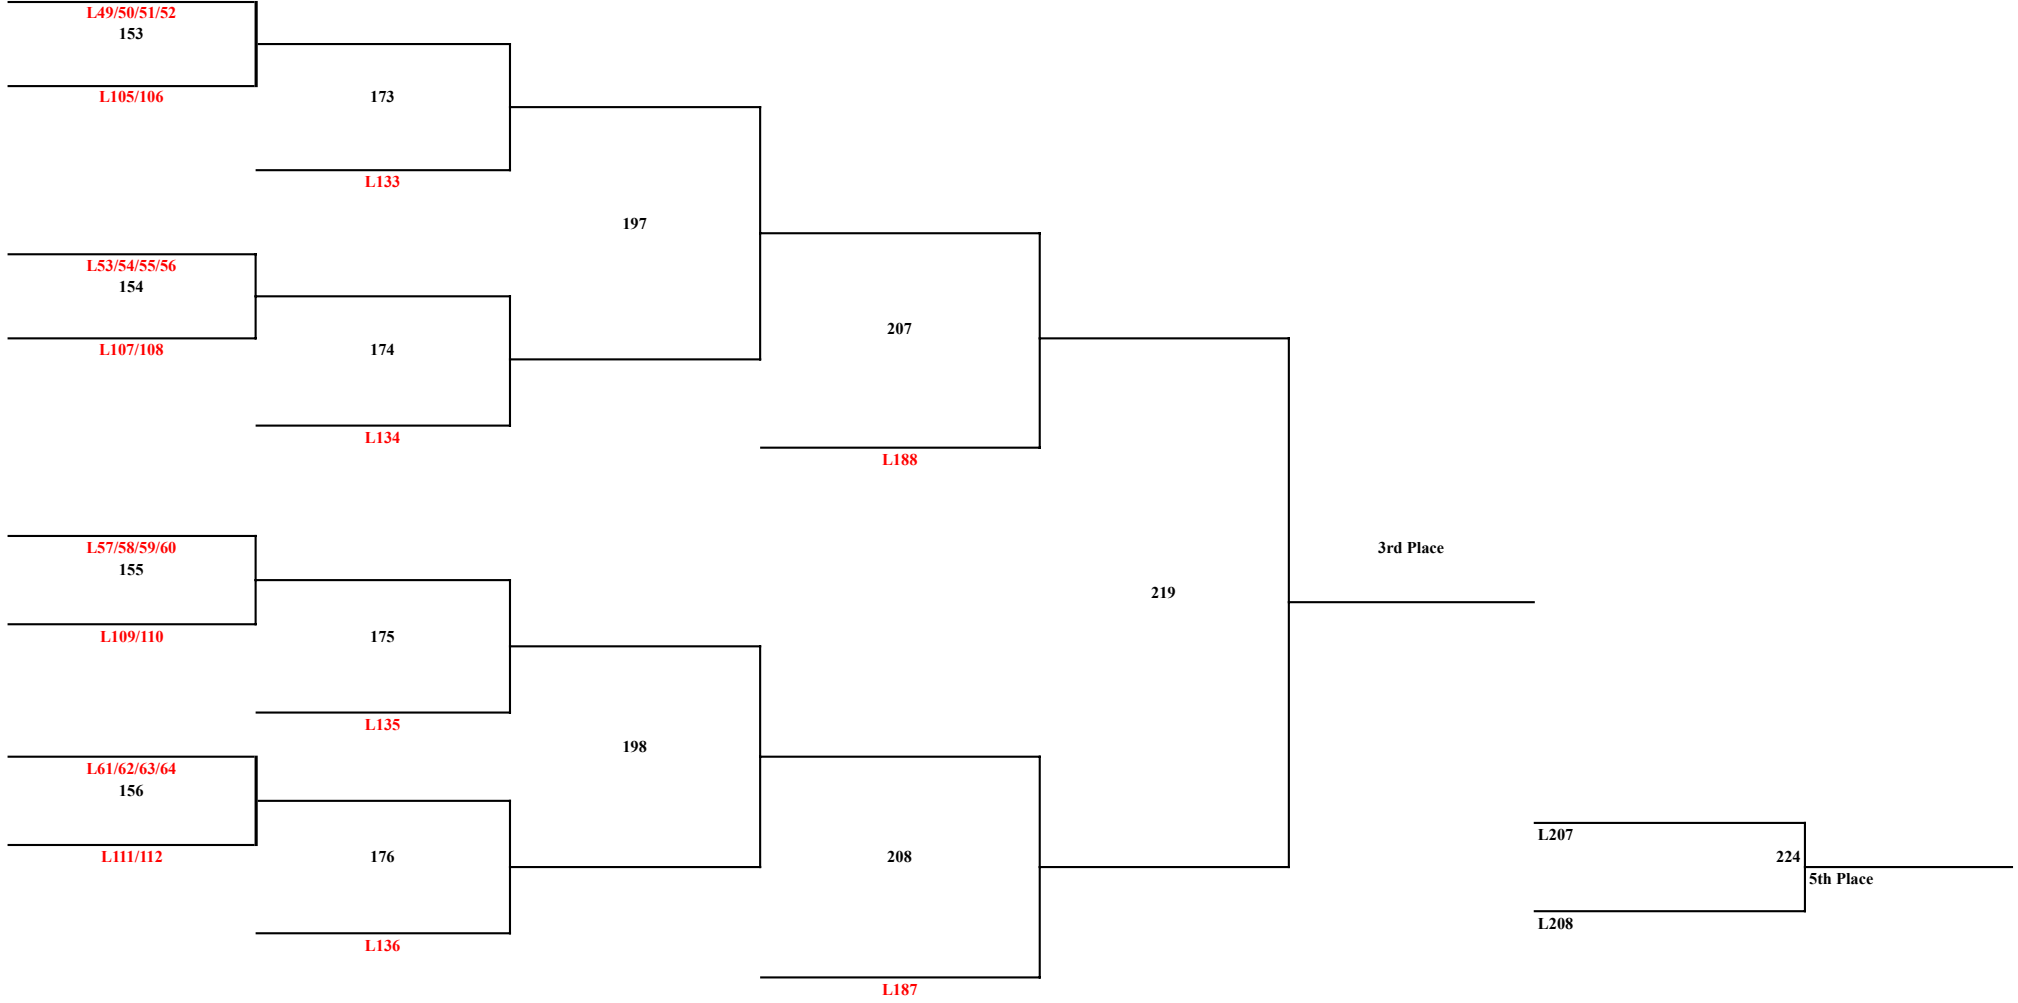

CONSOLATION

CONSOLATION

CONSOLATION

CONSOLATION

CONSOLATION

XD	BS	GS	BD	GD
<b>MVAL</b>				
MVAL 1 Andy Gao/Bettie Huang (American)	MVAL 1 Suraj Rajesh Kumar (American)	MVAL 1 Brianna Lee (Mission San Jose)	MVAL 1 Pranav Vivek/Mi Liu (Irvington)	MVAL 1 Elaina Xu/Emily Zhang (Mission San Jose)
MVAL 2 Lenny Zhang/Sophie Zhang (James Logan)	MVAL 2 Abhi Mandanapu (Irvington)	MVAL 2 Aarshi Jain (Irvington)	MVAL 2 Andy Zhang/Justin Liaw (Mission San Jose)	MVAL 2 Sophia Cao/Anora Singh (American)
MVAL 3 Ryan Liu/Holly Fan (American)	MVAL 3 Lavakusa Dwijesh Naidu (Irvington)	MVAL 3 Mira Chatterjee (Mission San Jose)	MVAL 3 Tao Peng/Clay Yang (Irvington)	MVAL 3 Daksha Ravindhar/Naomie Lei (Mission San Jose)
MVAL 4 Jayden Huang/Salene Liu (Irvington)	MVAL 4 Rampavan Pusapati (Irvington)	MVAL 4 Kara Liu (American)	MVAL 4 Andrew Yu/Wilson Lo (American)	MVAL 4 Hitaishi Narisetty/Sravya Vengalam (Irvington)
MVAL Alt Muyang Li/Chloe Yong (Mission San Jose)	MVAL Alt Dhruvan Karthik (Washington)	MVAL Alt Tara Karthik (Washington)	MVAL Alt Isaac Wong/Anirudh Yadrami (American)	MVAL Alt Gargee Gadre/Adya Shankar (Irvington)
MVAL Alt David Li/Anshina Verma (American)	MVAL Alt Nathan Zhang (American)	MVAL Alt Jia Shah (American)	MVAL Alt Pradyun Sethupathi/Caleb Buenaventura (James Logan)	MVAL Alt Niyati Yalamati/Harini Muthusaravanan (American)
<b>VVAL</b>				
VVAL 1 Rhianne Maglalang/Prabveer Khaira (American Canyon)	VVAL 1 Saafir Topon (American Canyon)	VVAL 1 Mikayla Yturralde (American Canyon)	VVAL 1 William Grijalva/Sahil Khattak (American Canyon)	VVAL 1 Samantha Alcoreza/Jolie Bondoc (American Canyon)
VVAL 2 Ava Barnes/Johnathan G (Napa)	VVAL 2 Mathieu Callerec (Napa)	VVAL 2 Alondra De Leon (Napa)	VVAL 2 Jake Yamall/Roman Redko (Casa Grande)	VVAL 2 Victoria Hernandez/Giana Parungao (Vintage)
VVAL 3 Victoria Mosconi/Enoc Martinez (Napa)	VVAL 3 Ben Galiata (Casa Grande)	VVAL 3 Amanda Vega (American Canyon)	VVAL 3 Devin Shields/Cole Carlos (Napa)	VVAL 3 Azel Fedelis/Willow Bagasan (American Canyon)
VVAL 4 Bella Bahena/Sebastian Solorio (Vintage)	VVAL 4 Nestor Rosales (American Canyon)	VVAL 4 Andrea Campos (Vintage)	VVAL 4 Jacob Jouaneh/Isaac Segura (Vintage)	VVAL 4 Bianca Padilla/Stena Fanuga (American Canyon)
VVAL Alt Mia Ravelaz/Gabe Bautista (American Canyon)	VVAL Alt Qasim Khattak (American Canyon)	VVAL Alt Alison Flores (Napa)	VVAL Alt Himson Feng/Roshan Topon (American Canyon)	VVAL Alt Lily Le/Jolina Sok (American Canyon)
VVAL Alt Alex Lopez (Casa Grande)	VVAL Alt Alex Lopez (Casa Grande)	VVAL Alt Ariana Torda (American Canyon)		
<b>EBAL</b>				
EBAL 1 Kriti Vasireddy/Aagnaey Pulijal (Dougherty Valley)	EBAL 1 Kevin Zhang (Foothill)	EBAL 1 Saanya Sreenivas (Foothill)	EBAL 1 Shriyans Bhagavatula/Arush Chitgopkar (Dougherty Valley)	EBAL 1 Angelina Wu/Sahasra Gajula (Dublin)
EBAL 2 Samyukta Karthik/Aaron Liao (Amador Valley)	EBAL 2 Kayosh Kumar Mohapatra (Amador Valley)	EBAL 2 Camellia Wang (Amador Valley)	EBAL 2 Anish Koppola/Hardik Gowrish (Dougherty Valley)	EBAL 2 Varshini Subramanian/Aishani Pramod (Amador Valley)
EBAL 3 Rishika Nanda/Justin Louie (Dougherty Valley)	EBAL 3 Justin Kan (Dougherty Valley)	EBAL 3 Sanjana Mahesh (Foothill)	EBAL 3 Sumedh Pai/Kenneth Wu (Dougherty Valley)	EBAL 3 Chloe Ye/Sahana Chada (Dougherty Valley)
EBAL 4 Timothy Park/Isabella Ming (Dublin)	EBAL 4 Alex Wen (Dougherty Valley)	EBAL 4 Shravani Kurapati (Amador Valley)	EBAL 4 Yifan Liu/Xiyang Hao (Amador Valley)	EBAL 4 Jessy Yeh/Regina Mok (Amador Valley)
EBAL 5 Anupraya Sathiyarayanan/Ziqian Wang (Amador Valley)	EBAL 5 Prithvi Roopa (Dougherty Valley)	EBAL 5 Keya Parma (Dougherty Valley)	EBAL 5 Geffen Kama/Nathan Han (Amador Valley)	EBAL 5 Anindita Gururaman/Charvi Krishnamani (Foothill)
EBAL 6 Aadya Makam/Abhishek Jolad (Dougherty Valley)	EBAL 6 Leheng Xu (Granada)	EBAL 6 Jane Ma (Dougherty Valley)	EBAL 6 Axel Joseph/Hugo Chang (Foothill)	EBAL 6 Kavya idarthi/Sanika Alawani (Dougherty Valley)
EBAL Alt Junduo Jiang/Irene Huang (California)	EBAL Alt Max Hsieh (San Ramon Valley)	EBAL Alt Purvi Koganti (Dougherty Valley)		EBAL Alt Sabrina Vuong/Aadiya Satauri (Dougherty Valley)
EBAL Alt Lillian Cho/Jackson Willford (San Ramon Valley)		EBAL Alt Ashwitha Sarvabhatla (San Ramon Valley)		EBAL Alt Kate Shu/Katelynn Do (California)
<b>WACC</b>				
WACC 1 Arielle Fong/Matthew Xiao (Castro Valley)	WACC 1 Jonathan Huang (Castro Valley)	WACC 1 Jennifer Bangcaya (Tennyson)	WACC 1 Shimon Cho/Jason Lau (San Leandro)	WACC 1 Bernice Huang/Moon Zhang (Castro Valley)
WACC 2 Sammy Huang/Marco Huang (Castro Valley)	WACC 2 Gleb Valueva (Berkeley)	WACC 2 Lydia Ng (Alameda)	WACC 2 Hoiiong Tam/Dylan Thai (San Leandro)	WACC 2 Yingzi Chen/Meien Zhou (San Leandro)
WACC 3 Yen Nhi Tat/Joey Lau (Alameda)	WACC 3 Aryan Dayaram (Alameda)	WACC 3 Toma Valueva (Berkeley)	WACC 3 Mirag Rai/Aaron Le (Mt. Eden)	WACC 3 Matalite Lu/Coei Ma (Alameda)
WACC 4 Ella Lo/Ethan Zhou (San Leandro)	WACC 4 Tam Kinwing (Tennyson)	WACC 4 Zoe Wong (Castro Valley)	WACC 4 Evan Lau/Oscar Gao (Castro Valley)	WACC 4 Elisa Deng/Dora Hui (Castro Valley)
WACC 5 Adailily Chu/Maxwell Chung (Berkeley)	WACC 5 Nicolas Wong (San Leandro)	WACC 5 Isabella Lam (Alameda)	WACC 5 Alex Chen/Justin Fok (Castro Valley)	WACC 5 Yuetong Chen/Tina Li (Alameda)
WACC Alt Megan Nguyen/Jing Mai (San Leandro)	WACC Alt Tin Tran (Mt. Eden)	WACC Alt Hannah Terbeek (Berkeley)	WACC Alt Clark Guo/Boyuan Pang (Alameda)	WACC Alt Vanessa Hunag/Kristina Huynh (San Leandro)
<b>NBL</b>				
NBL 1 Karson Gong/Anita Lei (Maria Carrillo)	NBL 1 Jayden Todd (Maria Carrillo)	NBL 1 Yiun Chiu (Analy)	NBL 1 Enjal Parajuli/Phelan Nguyen (Santa Rosa)	NBL 1 Aimee Maehara/Malaya Edwards (Santa Rosa)
NBL 2 Jerry Dinh/Ammy Manivong (Santa Rosa)	NBL 2 Mingyu Kim (Maria Carrillo)	NBL 2 Josephine Unson-George (Windsor)	NBL 2 Qikai Zhao/Victor Li (Maria Carrillo)	NBL 2 Haylee Javier-Yang/Prinshu Gurung (Santa Rosa)
NBL 3 Edward Cruz/Mina Phengaroune (Santa Rosa)	NBL 3 Rhonin Brakeman (Santa Rosa)	NBL 3 Rebeca Perez (Santa Rosa)	NBL 3 Ben Waddoups/Reverdy Allender (Santa Rosa)	NBL 3 Cate Huynh/Kaylee Viduya (Maria Carrillo)
NBL 4 Zakk Valones/Zara Khairul (Maria Carrillo)	NBL 4 Oliver Klein (Santa Rosa)		NBL 4 Bishal Wagle/Biplav Wagle (Santa Rosa)	NBL 4 Sparrow Sanchini/Lizbeth Montalvo (Santa Rosa)
<b>TCAL</b>				
TCAL 1 Anwesha Subba/Stephen Cristobal (El Cerrito)	TCAL 1 Biraj Shrestha (El Cerrito)	TCAL 1 Anabella Tse (El Cerrito)	TCAL 1 Martin Cai/Prasun Malla (El Cerrito)	TCAL 1 Tenzin Nordon/Tenzin Jungtuksang (El Cerrito)