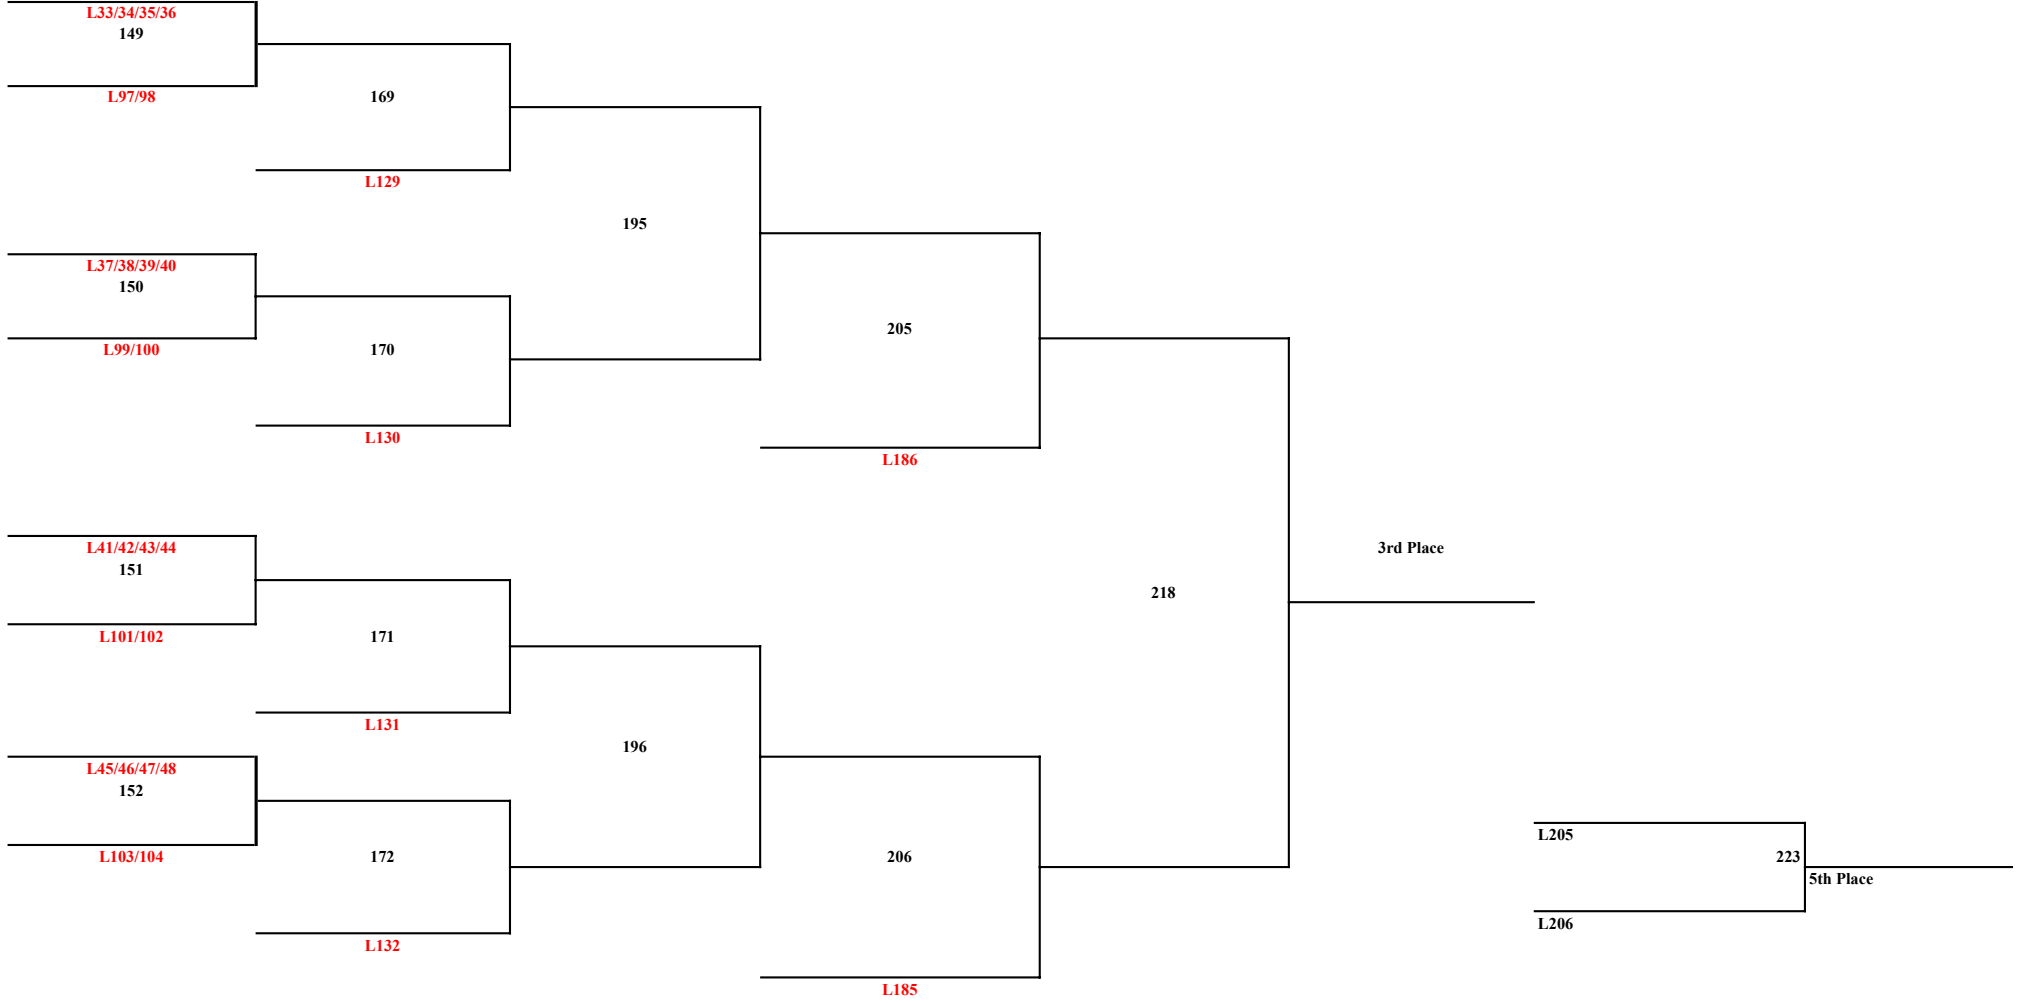

CONSOLATION

CONSOLATION

CONSOLATION

CONSOLATION

CONSOLATION

XD	BS	GS	BD	GD
<b>MVAL</b>				
MVAL 1 Andy Gao/Bettie Huang (American)	MVAL 1 Suraj Rajesh Kumar (American)	MVAL 1 Brianna Lee (Mission San Jose)	MVAL 1 Pranav Vivek/Mi Liu (Irvington)	MVAL 1 Elaina Xu/Emily Zhang (Mission San Jose)
MVAL 2 Lenny Zhang/Sophie Zhang (James Logan)	MVAL 2 Abhi Mandanapu (Irvington)	MVAL 2 Aarshi Jain (Irvington)	MVAL 2 Andy Zhang/Justin Liaw (Mission San Jose)	MVAL 2 Sophia Cao/Anora Singh (American)
MVAL 3 Ryan Liu/Holly Fan (American)	MVAL 3 Lavakusa Dwijesh Naidu (Irvington)	MVAL 3 Mira Chatterjee (Mission San Jose)	MVAL 3 Tao Peng/Clay Yang (Irvington)	MVAL 3 Daksha Ravindhar/Naomie Lei (Mission San Jose)
MVAL 4 Jayden Huang/Salene Liu (Irvington)	MVAL 4 Rampavan Pusapati (Irvington)	MVAL 4 Kara Liu (American)	MVAL 4 Andrew Yu/Wilson Lo (American)	MVAL 4 Hitaishi Narisetty/Sravya Vengalam (Irvington)
MVAL Alt Muyang Li/Chloe Yong (Mission San Jose)	MVAL Alt Dhruvan Karthik (Washington)	MVAL Alt Tara Karthik (Washington)	MVAL Alt Isaac Wong/Anirudh Yadrami (American)	MVAL Alt Gargee Gadre/Adya Shankar (Irvington)
MVAL Alt David Li/Anshina Verma (American)	MVAL Alt Nathan Zhang (American)	MVAL Alt Jia Shah (American)	MVAL Alt Pradyun Sethupathi/Caleb Buenaventura (James Logan)	MVAL Alt Niyati Yalamati/Harini Muthusaravanan (American)
<b>VVAL</b>				
VVAL 1 Rhianne Maglalang/Prabveer Khaira (American Canyon)	VVAL 1 Saafir Topon (American Canyon)	VVAL 1 Mikayla Yturralde (American Canyon)	VVAL 1 William Grijalva/Sahil Khattak (American Canyon)	VVAL 1 Samantha Alcoreza/Jolie Bondoc (American Canyon)
VVAL 2 Ava Barnes/Johnathan G (Napa)	VVAL 2 Mathieu Callerec (Napa)	VVAL 2 Alondra De Leon (Napa)	VVAL 2 Jake Yamall/Roman Redko (Casa Grande)	VVAL 2 Victoria Hernandez/Giana Parungao (Vintage)
VVAL 3 Victoria Mosconi/Enoc Martinez (Napa)	VVAL 3 Ben Galiata (Casa Grande)	VVAL 3 Amanda Vega (American Canyon)	VVAL 3 Devin Shields/Cole Carlos (Napa)	VVAL 3 Azel Fedelis/Willow Bagasan (American Canyon)
VVAL 4 Bella Bahena/Sebastian Solorio (Vintage)	VVAL 4 Nestor Rosales (American Canyon)	VVAL 4 Andrea Campos (Vintage)	VVAL 4 Jacob Jouaneh/Isaac Segura (Vintage)	VVAL 4 Bianca Padilla/Stena Fanuga (American Canyon)
VVAL Alt Mia Ravelaz/Gabe Bautista (American Canyon)	VVAL Alt Qasim Khattak (American Canyon)	VVAL Alt Alison Flores (Napa)	VVAL Alt Himson Feng/Roshan Topon (American Canyon)	VVAL Alt Lily Le/Jolina Sok (American Canyon)
VVAL Alt Alex Lopez (Casa Grande)	VVAL Alt Alex Lopez (Casa Grande)	VVAL Alt Ariana Torda (American Canyon)		
<b>EBAL</b>				
EBAL 1 Kriti Vasireddy/Aagnaey Pulijal (Dougherty Valley)	EBAL 1 Kevin Zhang (Foothill)	EBAL 1 Saanya Sreenivas (Foothill)	EBAL 1 Shriyans Bhagavatula/Arush Chitgopkar (Dougherty Valley)	EBAL 1 Angelina Wu/Sahasra Gajula (Dublin)
EBAL 2 Samyukta Karthik/Aaron Liao (Amador Valley)	EBAL 2 Kayosh Kumar Mohapatra (Amador Valley)	EBAL 2 Camellia Wang (Amador Valley)	EBAL 2 Anish Koppola/Hardik Gowrish (Dougherty Valley)	EBAL 2 Varshini Subramanian/Aishani Pramod (Amador Valley)
EBAL 3 Rishika Nanda/Justin Louie (Dougherty Valley)	EBAL 3 Justin Kan (Dougherty Valley)	EBAL 3 Sanjana Mahesh (Foothill)	EBAL 3 Sumedh Pai/Kenneth Wu (Dougherty Valley)	EBAL 3 Chloe Ye/Sahana Chada (Dougherty Valley)
EBAL 4 Timothy Park/Isabella Ming (Dublin)	EBAL 4 Alex Wen (Dougherty Valley)	EBAL 4 Shravani Kurapati (Amador Valley)	EBAL 4 Yifan Liu/Xiyang Hao (Amador Valley)	EBAL 4 Jessy Yeh/Regina Mok (Amador Valley)
EBAL 5 Anupraya Sathiyarayanan/Ziqian Wang (Amador Valley)	EBAL 5 Prithvi Roopa (Dougherty Valley)	EBAL 5 Keya Parma (Dougherty Valley)	EBAL 5 Geffen Kama/Nathan Han (Amador Valley)	EBAL 5 Anindita Gururaman/Charvi Krishnamani (Foothill)
EBAL 6 Aadya Makam/Abhishek Jolad (Dougherty Valley)	EBAL 6 Leheng Xu (Granada)	EBAL 6 Jane Ma (Dougherty Valley)	EBAL 6 Axel Joseph/Hugo Chang (Foothill)	EBAL 6 Kavya idarthi/Sanika Alawani (Dougherty Valley)
EBAL Alt Junduo Jiang/Irene Huang (California)	EBAL Alt Max Hsieh (San Ramon Valley)	EBAL Alt Purvi Koganti (Dougherty Valley)		EBAL Alt Sabrina Vuong/Aadiya Satauri (Dougherty Valley)
EBAL Alt Lillian Cho/Jackson Willford (San Ramon Valley)		EBAL Alt Ashwitha Sarvabhatla (San Ramon Valley)		EBAL Alt Kate Shu/Katelynn Do (California)
<b>WACC</b>				
WACC 1 Arielle Fong/Matthew Xiao (Castro Valley)	WACC 1 Jonathan Huang (Castro Valley)	WACC 1 Jennifer Bangcaya (Tennyson)	WACC 1 Shimon Cho/Jason Lau (San Leandro)	WACC 1 Bernice Huang/Moon Zhang (Castro Valley)
WACC 2 Sammy Huang/Marco Huang (Castro Valley)	WACC 2 Gleb Valueva (Berkeley)	WACC 2 Lydia Ng (Alameda)	WACC 2 Hoiiong Tam/Dylan Thai (San Leandro)	WACC 2 Yingzi Chen/Meien Zhou (San Leandro)
WACC 3 Yen Nhi Tat/Joey Lau (Alameda)	WACC 3 Aryan Dayaram (Alameda)	WACC 3 Toma Valueva (Berkeley)	WACC 3 Mirag Rai/Aaron Le (Mt. Eden)	WACC 3 Matalite Lu/Coei Ma (Alameda)
WACC 4 Ella Lo/Ethan Zhou (San Leandro)	WACC 4 Tam Kinwing (Tennyson)	WACC 4 Zoe Wong (Castro Valley)	WACC 4 Evan Lau/Oscar Gao (Castro Valley)	WACC 4 Elisa Deng/Dora Hui (Castro Valley)
WACC 5 Adailily Chu/Maxwell Chung (Berkeley)	WACC 5 Nicolas Wong (San Leandro)	WACC 5 Isabella Lam (Alameda)	WACC 5 Alex Chen/Justin Fok (Castro Valley)	WACC 5 Yuetong Chen/Tina Li (Alameda)
WACC Alt Megan Nguyen/Jing Mai (San Leandro)	WACC Alt Tin Tran (Mt. Eden)	WACC Alt Hannah Terbeek (Berkeley)	WACC Alt Clark Guo/Boyuan Pang (Alameda)	WACC Alt Vanessa Hunag/Kristina Huynh (San Leandro)
<b>NBL</b>				
NBL 1 Karson Gong/Anita Lei (Maria Carrillo)	NBL 1 Jayden Todd (Maria Carrillo)	NBL 1 Yiun Chiu (Analy)	NBL 1 Enjal Parajuli/Phelan Nguyen (Santa Rosa)	NBL 1 Aimee Maehara/Malaya Edwards (Santa Rosa)
NBL 2 Jerry Dinh/Ammy Manivong (Santa Rosa)	NBL 2 Mingyu Kim (Maria Carrillo)	NBL 2 Josephine Unson-George (Windsor)	NBL 2 Qikai Zhao/Victor Li (Maria Carrillo)	NBL 2 Haylee Javier-Yang/Prinshu Gurung (Santa Rosa)
NBL 3 Edward Cruz/Mina Phengaroune (Santa Rosa)	NBL 3 Rhonin Brakeman (Santa Rosa)	NBL 3 Rebeca Perez (Santa Rosa)	NBL 3 Ben Waddoups/Reverdy Allender (Santa Rosa)	NBL 3 Cate Huynh/Kaylee Viduya (Maria Carrillo)
NBL 4 Zakk Valones/Zara Khairul (Maria Carrillo)	NBL 4 Oliver Klein (Santa Rosa)		NBL 4 Bishal Wagle/Biplav Wagle (Santa Rosa)	NBL 4 Sparrow Sanchini/Lizbeth Montalvo (Santa Rosa)
<b>TCAL</b>				
TCAL 1 Anwesha Subba/Stephen Cristobal (El Cerrito)	TCAL 1 Biraj Shrestha (El Cerrito)	TCAL 1 Anabella Tse (El Cerrito)	TCAL 1 Martin Cai/Prasun Malla (El Cerrito)	TCAL 1 Tenzin Nordon/Tenzin Jungtuksang (El Cerrito)