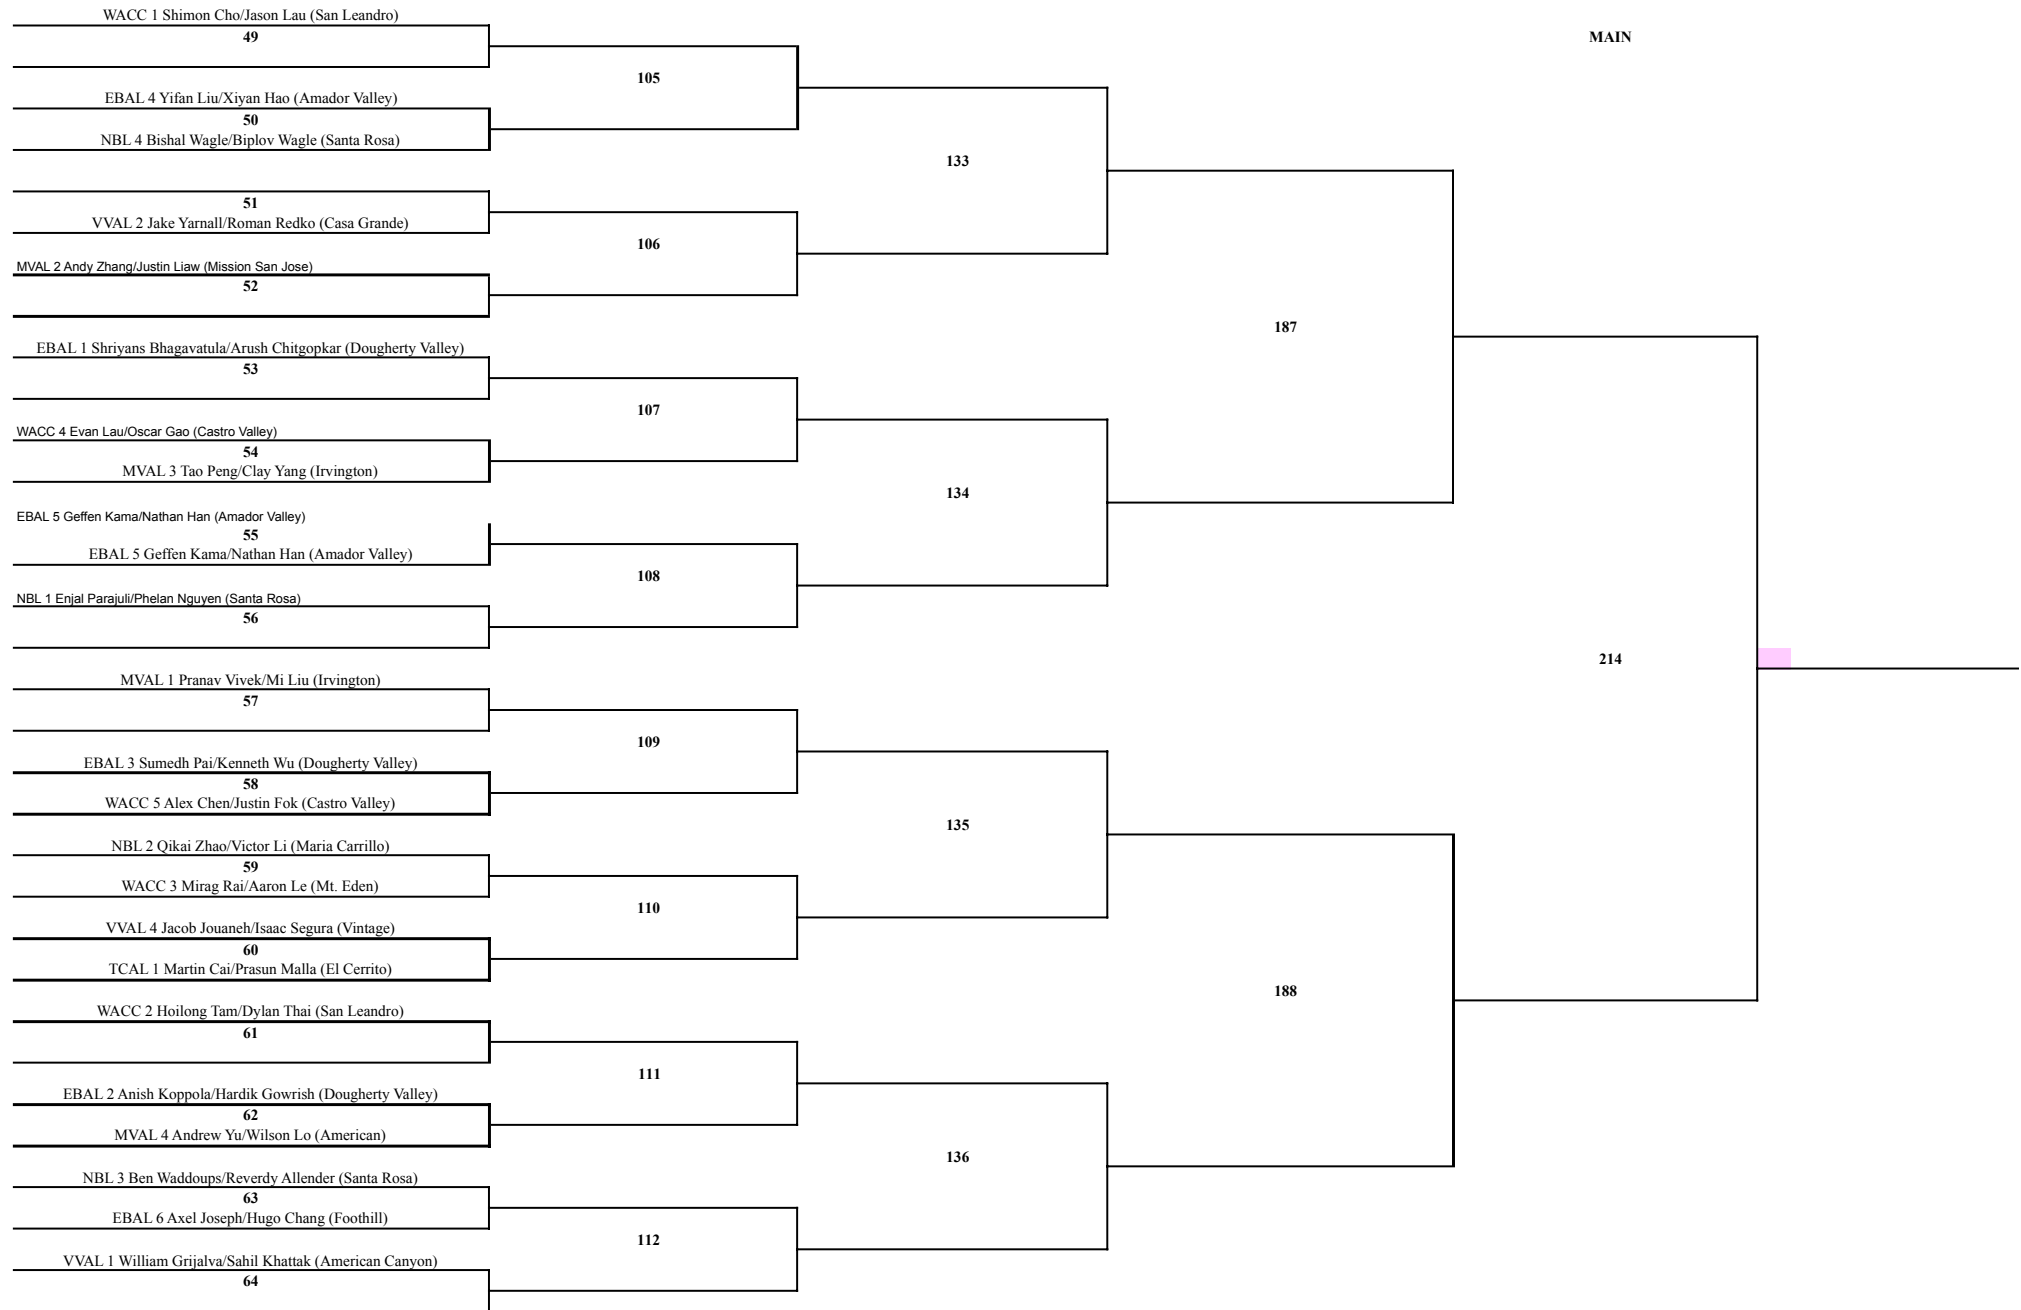

CONSOLATION

CONSOLATION

CONSOLATION

CONSOLATION

CONSOLATION

XD	BS	GS	BD	GD
<b>MVAL</b>				
MVAL 1 Andy Gao/Bettie Huang (American)	MVAL 1 Suraj Rajesh Kumar (American)	MVAL 1 Brianna Lee (Mission San Jose)	MVAL 1 Pranav Vivek/Mi Liu (Irvington)	MVAL 1 Elaina Xu/Emily Zhang (Mission San Jose)
MVAL 2 Lenny Zhang/Sophie Zhang (James Logan)	MVAL 2 Abhi Mandanapu (Irvington)	MVAL 2 Aarshi Jain (Irvington)	MVAL 2 Andy Zhang/Justin Liaw (Mission San Jose)	MVAL 2 Sophia Cao/Anora Singh (American)
MVAL 3 Ryan Liu/Holly Fan (American)	MVAL 3 Lavakusa Dwijesh Naidu (Irvington)	MVAL 3 Mira Chatterjee (Mission San Jose)	MVAL 3 Tao Peng/Clay Yang (Irvington)	MVAL 3 Daksha Ravindhar/Naomie Lei (Mission San Jose)
MVAL 4 Jayden Huang/Salene Liu (Irvington)	MVAL 4 Rampavan Pusapati (Irvington)	MVAL 4 Kara Liu (American)	MVAL 4 Andrew Yu/Wilson Lo (American)	MVAL 4 Hitaishi Narisetty/Sravya Vengalam (Irvington)
MVAL Alt Muyang Li/Chloe Yong (Mission San Jose)	MVAL Alt Dhruvan Karthik (Washington)	MVAL Alt Tara Karthik (Washington)	MVAL Alt Isaac Wong/Anirudh Yadrami (American)	MVAL Alt Gargee Gadre/Adya Shankar (Irvington)
MVAL Alt David Li/Anshina Verma (American)	MVAL Alt Nathan Zhang (American)	MVAL Alt Jia Shah (American)	MVAL Alt Pradyun Sethupathi/Caleb Buenaventura (James Logan)	MVAL Alt Niyati Yalamati/Harini Muthusaravanan (American)
<b>VVAL</b>				
VVAL 1 Rhianne Maglalang/Prabveer Khaira (American Canyon)	VVAL 1 Saafir Topon (American Canyon)	VVAL 1 Mikayla Yturralde (American Canyon)	VVAL 1 William Grijalva/Sahil Khattak (American Canyon)	VVAL 1 Samantha Alcoreza/Jolie Bondoc (American Canyon)
VVAL 2 Ava Barnes/Johnathan G (Napa)	VVAL 2 Mathieu Callerec (Napa)	VVAL 2 Alondra De Leon (Napa)	VVAL 2 Jake Yamall/Roman Redko (Casa Grande)	VVAL 2 Victoria Hernandez/Giana Parungao (Vintage)
VVAL 3 Victoria Mosconi/Enoc Martinez (Napa)	VVAL 3 Ben Galiata (Casa Grande)	VVAL 3 Amanda Vega (American Canyon)	VVAL 3 Devin Shields/Cole Carlos (Napa)	VVAL 3 Azel Fedelis/Willow Bagasan (American Canyon)
VVAL 4 Bella Bahena/Sebastian Solorio (Vintage)	VVAL 4 Nestor Rosales (American Canyon)	VVAL 4 Andrea Campos (Vintage)	VVAL 4 Jacob Jouaneh/Isaac Segura (Vintage)	VVAL 4 Bianca Padilla/Stena Fanuga (American Canyon)
VVAL Alt Mia Ravelaz/Gabe Bautista (American Canyon)	VVAL Alt Qasim Khattak (American Canyon)	VVAL Alt Alison Flores (Napa)	VVAL Alt Himson Feng/Roshan Topon (American Canyon)	VVAL Alt Lily Le/Jolina Sok (American Canyon)
VVAL Alt Alex Lopez (Casa Grande)	VVAL Alt Alex Lopez (Casa Grande)	VVAL Alt Ariana Torda (American Canyon)		
<b>EBAL</b>				
EBAL 1 Kriti Vasireddy/Aagnaey Pulijal (Dougherty Valley)	EBAL 1 Kevin Zhang (Foothill)	EBAL 1 Saanya Sreenivas (Foothill)	EBAL 1 Shriyans Bhagavatula/Arush Chitgopkar (Dougherty Valley)	EBAL 1 Angelina Wu/Sahasra Gajula (Dublin)
EBAL 2 Samyukta Karthik/Aaron Liao (Amador Valley)	EBAL 2 Kayosh Kumar Mohapatra (Amador Valley)	EBAL 2 Camellia Wang (Amador Valley)	EBAL 2 Anish Koppola/Hardik Gowrish (Dougherty Valley)	EBAL 2 Varshini Subramanian/Aishani Pramod (Amador Valley)
EBAL 3 Rishika Nanda/Justin Louie (Dougherty Valley)	EBAL 3 Justin Kan (Dougherty Valley)	EBAL 3 Sanjana Mahesh (Foothill)	EBAL 3 Sumedh Pai/Kenneth Wu (Dougherty Valley)	EBAL 3 Chloe Ye/Sahana Chada (Dougherty Valley)
EBAL 4 Timothy Park/Isabella Ming (Dublin)	EBAL 4 Alex Wen (Dougherty Valley)	EBAL 4 Shravani Kurapati (Amador Valley)	EBAL 4 Yifan Liu/Xiyang Hao (Amador Valley)	EBAL 4 Jessy Yeh/Regina Mok (Amador Valley)
EBAL 5 Anupraya Sathiyarayanan/Ziqian Wang (Amador Valley)	EBAL 5 Prithvi Roopa (Dougherty Valley)	EBAL 5 Keya Parma (Dougherty Valley)	EBAL 5 Geffen Kama/Nathan Han (Amador Valley)	EBAL 5 Anindita Gururaman/Charvi Krishnamani (Foothill)
EBAL 6 Aadya Makam/Abhishek Jolad (Dougherty Valley)	EBAL 6 Leheng Xu (Granada)	EBAL 6 Jane Ma (Dougherty Valley)	EBAL 6 Axel Joseph/Hugo Chang (Foothill)	EBAL 6 Kavya idarthi/Sanika Alawani (Dougherty Valley)
EBAL Alt Junduo Jiang/Irene Huang (California)	EBAL Alt Max Hsieh (San Ramon Valley)	EBAL Alt Purvi Koganti (Dougherty Valley)		EBAL Alt Sabrina Vuong/Aadiya Satauri (Dougherty Valley)
EBAL Alt Lillian Cho/Jackson Willford (San Ramon Valley)		EBAL Alt Ashwitha Sarvabhatla (San Ramon Valley)		EBAL Alt Kate Shu/Katelynn Do (California)
<b>WACC</b>				
WACC 1 Arielle Fong/Matthew Xiao (Castro Valley)	WACC 1 Jonathan Huang (Castro Valley)	WACC 1 Jennifer Bangcaya (Tennyson)	WACC 1 Shimon Cho/Jason Lau (San Leandro)	WACC 1 Bernice Huang/Moon Zhang (Castro Valley)
WACC 2 Sammy Huang/Marco Huang (Castro Valley)	WACC 2 Gleb Valueva (Berkeley)	WACC 2 Lydia Ng (Alameda)	WACC 2 Hoiiong Tam/Dylan Thai (San Leandro)	WACC 2 Yingzi Chen/Meien Zhou (San Leandro)
WACC 3 Yen Nhi Tat/Joey Lau (Alameda)	WACC 3 Aryan Dayaram (Alameda)	WACC 3 Toma Valueva (Berkeley)	WACC 3 Mirag Rai/Aaron Le (Mt. Eden)	WACC 3 Matalite Lu/Coei Ma (Alameda)
WACC 4 Ella Lo/Ethan Zhou (San Leandro)	WACC 4 Tam Kinwing (Tennyson)	WACC 4 Zoe Wong (Castro Valley)	WACC 4 Evan Lau/Oscar Gao (Castro Valley)	WACC 4 Elisa Deng/Dora Hui (Castro Valley)
WACC 5 Adailily Chu/Maxwell Chung (Berkeley)	WACC 5 Nicolas Wong (San Leandro)	WACC 5 Isabella Lam (Alameda)	WACC 5 Alex Chen/Justin Fok (Castro Valley)	WACC 5 Yuetong Chen/Tina Li (Alameda)
WACC Alt Megan Nguyen/Jing Mai (San Leandro)	WACC Alt Tin Tran (Mt. Eden)	WACC Alt Hannah Terbeek (Berkeley)	WACC Alt Clark Guo/Boyuan Pang (Alameda)	WACC Alt Vanessa Hunag/Kristina Huynh (San Leandro)
<b>NBL</b>				
NBL 1 Karson Gong/Anita Lei (Maria Carrillo)	NBL 1 Jayden Todd (Maria Carrillo)	NBL 1 Yiun Chiu (Analy)	NBL 1 Enjal Parajuli/Phelan Nguyen (Santa Rosa)	NBL 1 Aimee Maehara/Malaya Edwards (Santa Rosa)
NBL 2 Jerry Dinh/Ammy Manivong (Santa Rosa)	NBL 2 Mingyu Kim (Maria Carrillo)	NBL 2 Josephine Unson-George (Windsor)	NBL 2 Qikai Zhao/Victor Li (Maria Carrillo)	NBL 2 Haylee Javier-Yang/Prinshu Gurung (Santa Rosa)
NBL 3 Edward Cruz/Mina Phengaroune (Santa Rosa)	NBL 3 Rhonin Brakeman (Santa Rosa)	NBL 3 Rebeca Perez (Santa Rosa)	NBL 3 Ben Waddoups/Reverdy Allender (Santa Rosa)	NBL 3 Cate Huynh/Kaylee Viduya (Maria Carrillo)
NBL 4 Zakk Valones/Zara Khairul (Maria Carrillo)	NBL 4 Oliver Klein (Santa Rosa)		NBL 4 Bishal Wagle/Biplav Wagle (Santa Rosa)	NBL 4 Sparrow Sanchini/Lizbeth Montalvo (Santa Rosa)
<b>TCAL</b>				
TCAL 1 Anwesha Subba/Stephen Cristobal (El Cerrito)	TCAL 1 Biraj Shrestha (El Cerrito)	TCAL 1 Anabella Tse (El Cerrito)	TCAL 1 Martin Cai/Prasun Malla (El Cerrito)	TCAL 1 Tenzin Nordon/Tenzin Jungtuksang (El Cerrito)