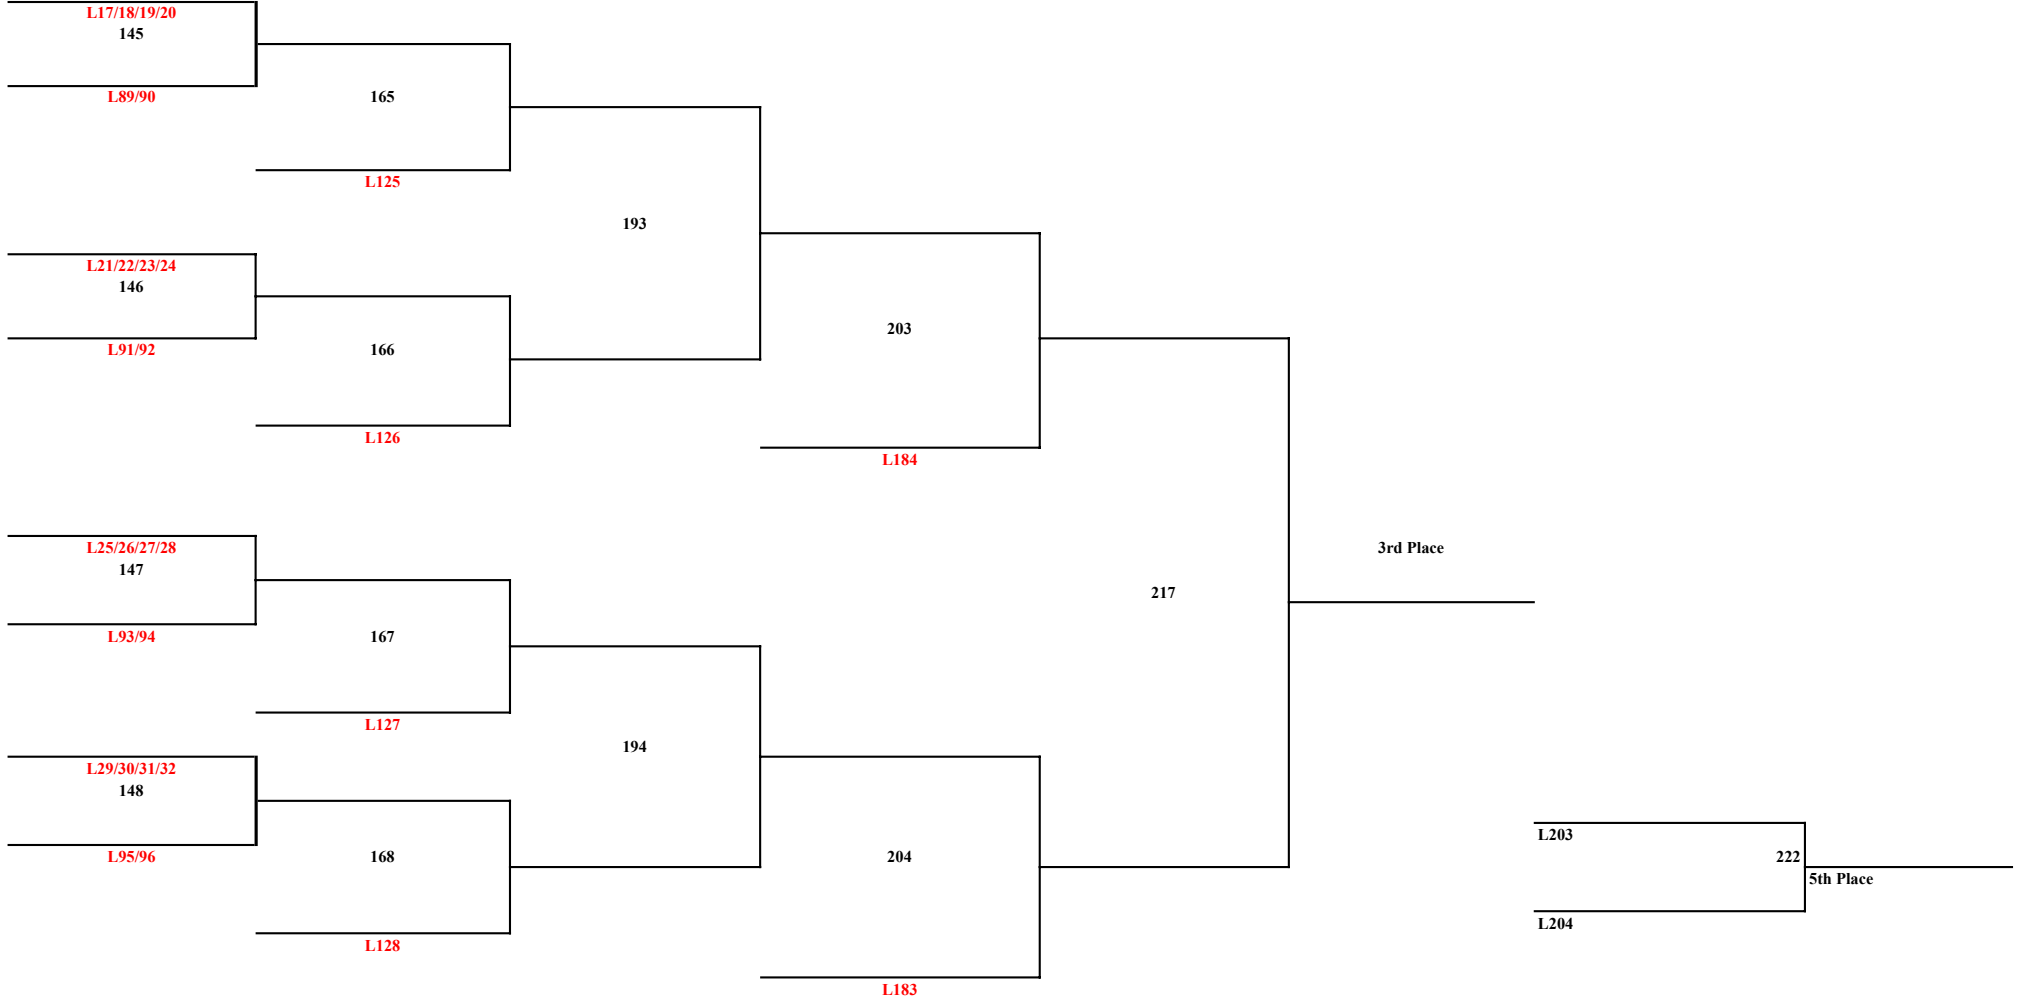

CONSOLATION

CONSOLATION

CONSOLATION

CONSOLATION

CONSOLATION

XD	BS	GS	BD	GD
<b>MVAL</b>				
MVAL 1 Andy Gao/Bettie Huang (American)	MVAL 1 Suraj Rajesh Kumar (American)	MVAL 1 Brianna Lee (Mission San Jose)	MVAL 1 Pranav Vivek/Mi Liu (Irvington)	MVAL 1 Elaina Xu/Emily Zhang (Mission San Jose)
MVAL 2 Lenny Zhang/Sophie Zhang (James Logan)	MVAL 2 Abhi Mandanapu (Irvington)	MVAL 2 Aarshi Jain (Irvington)	MVAL 2 Andy Zhang/Justin Liaw (Mission San Jose)	MVAL 2 Sophia Cao/Anora Singh (American)
MVAL 3 Ryan Liu/Holly Fan (American)	MVAL 3 Lavakusa Dwijesh Naidu (Irvington)	MVAL 3 Mira Chatterjee (Mission San Jose)	MVAL 3 Tao Peng/Clay Yang (Irvington)	MVAL 3 Daksha Ravindhar/Naomie Lei (Mission San Jose)
MVAL 4 Jayden Huang/Salene Liu (Irvington)	MVAL 4 Rampavan Pusapati (Irvington)	MVAL 4 Kara Liu (American)	MVAL 4 Andrew Yu/Wilson Lo (American)	MVAL 4 Hitaishi Narisetty/Sravya Vengalam (Irvington)
MVAL Alt Muyang Li/Chloe Yong (Mission San Jose)	MVAL Alt Dhruvan Karthik (Washington)	MVAL Alt Tara Karthik (Washington)	MVAL Alt Isaac Wong/Anirudh Yadrami (American)	MVAL Alt Gargee Gadre/Adya Shankar (Irvington)
MVAL Alt David Li/Anshina Verma (American)	MVAL Alt Nathan Zhang (American)	MVAL Alt Jia Shah (American)	MVAL Alt Pradyun Sethupathi/Caleb Buenaventura (James Logan)	MVAL Alt Niyati Yalamati/Harini Muthusaravanan (American)
<b>VVAL</b>				
VVAL 1 Rhianne Maglalang/Prabveer Khaira (American Canyon)	VVAL 1 Saafir Topon (American Canyon)	VVAL 1 Mikayla Yturralde (American Canyon)	VVAL 1 William Grijalva/Sahil Khattak (American Canyon)	VVAL 1 Samantha Alcoreza/Jolie Bondoc (American Canyon)
VVAL 2 Ava Barnes/Johnathan G (Napa)	VVAL 2 Mathieu Callerec (Napa)	VVAL 2 Alondra De Leon (Napa)	VVAL 2 Jake Yamall/Roman Redko (Casa Grande)	VVAL 2 Victoria Hernandez/Giana Parungao (Vintage)
VVAL 3 Victoria Mosconi/Enoc Martinez (Napa)	VVAL 3 Ben Galiata (Casa Grande)	VVAL 3 Amanda Vega (American Canyon)	VVAL 3 Devin Shields/Cole Carlos (Napa)	VVAL 3 Azel Fedelis/Willow Bagasan (American Canyon)
VVAL 4 Bella Bahena/Sebastian Solorio (Vintage)	VVAL 4 Nestor Rosales (American Canyon)	VVAL 4 Andrea Campos (Vintage)	VVAL 4 Jacob Jouaneh/Isaac Segura (Vintage)	VVAL 4 Bianca Padilla/Stena Fanuga (American Canyon)
VVAL Alt Mia Ravelaz/Gabe Bautista (American Canyon)	VVAL Alt Qasim Khattak (American Canyon)	VVAL Alt Alison Flores (Napa)	VVAL Alt Himson Feng/Roshan Topon (American Canyon)	VVAL Alt Lily Le/Jolina Sok (American Canyon)
VVAL Alt Alex Lopez (Casa Grande)	VVAL Alt Alex Lopez (Casa Grande)	VVAL Alt Ariana Torda (American Canyon)		
<b>EBAL</b>				
EBAL 1 Kriti Vasireddy/Aagnaey Pulijal (Dougherty Valley)	EBAL 1 Kevin Zhang (Foothill)	EBAL 1 Saanya Sreenivas (Foothill)	EBAL 1 Shriyans Bhagavatula/Arush Chitgopkar (Dougherty Valley)	EBAL 1 Angelina Wu/Sahasra Gajula (Dublin)
EBAL 2 Samyukta Karthik/Aaron Liao (Amador Valley)	EBAL 2 Kayosh Kumar Mohapatra (Amador Valley)	EBAL 2 Camellia Wang (Amador Valley)	EBAL 2 Anish Koppola/Hardik Gowrish (Dougherty Valley)	EBAL 2 Varshini Subramanian/Aishani Pramod (Amador Valley)
EBAL 3 Rishika Nanda/Justin Louie (Dougherty Valley)	EBAL 3 Justin Kan (Dougherty Valley)	EBAL 3 Sanjana Mahesh (Foothill)	EBAL 3 Sumedh Pai/Kenneth Wu (Dougherty Valley)	EBAL 3 Chloe Ye/Sahana Chada (Dougherty Valley)
EBAL 4 Timothy Park/Isabella Ming (Dublin)	EBAL 4 Alex Wen (Dougherty Valley)	EBAL 4 Shravani Kurapati (Amador Valley)	EBAL 4 Yifan Liu/Xiyang Hao (Amador Valley)	EBAL 4 Jessy Yeh/Regina Mok (Amador Valley)
EBAL 5 Anupraya Sathiyarayanan/Ziqian Wang (Amador Valley)	EBAL 5 Prithvi Roopa (Dougherty Valley)	EBAL 5 Keya Parma (Dougherty Valley)	EBAL 5 Geffen Kama/Nathan Han (Amador Valley)	EBAL 5 Anindita Gururaman/Charvi Krishnamani (Foothill)
EBAL 6 Aadya Makam/Abhishek Jolad (Dougherty Valley)	EBAL 6 Leheng Xu (Granada)	EBAL 6 Jane Ma (Dougherty Valley)	EBAL 6 Axel Joseph/Hugo Chang (Foothill)	EBAL 6 Kavya idarthi/Sanika Alawani (Dougherty Valley)
EBAL Alt Junduo Jiang/Irene Huang (California)	EBAL Alt Max Hsieh (San Ramon Valley)	EBAL Alt Purvi Koganti (Dougherty Valley)		EBAL Alt Sabrina Vuong/Aadiya Satauri (Dougherty Valley)
EBAL Alt Lillian Cho/Jackson Willford (San Ramon Valley)		EBAL Alt Ashwitha Sarvabhatla (San Ramon Valley)		EBAL Alt Kate Shu/Katelynn Do (California)
<b>WACC</b>				
WACC 1 Arielle Fong/Matthew Xiao (Castro Valley)	WACC 1 Jonathan Huang (Castro Valley)	WACC 1 Jennifer Bangcaya (Tennyson)	WACC 1 Shimon Cho/Jason Lau (San Leandro)	WACC 1 Bernice Huang/Moon Zhang (Castro Valley)
WACC 2 Sammy Huang/Marco Huang (Castro Valley)	WACC 2 Gleb Valueva (Berkeley)	WACC 2 Lydia Ng (Alameda)	WACC 2 Hoiiong Tam/Dylan Thai (San Leandro)	WACC 2 Yingzi Chen/Meien Zhou (San Leandro)
WACC 3 Yen Nhi Tat/Joey Lau (Alameda)	WACC 3 Aryan Dayaram (Alameda)	WACC 3 Toma Valueva (Berkeley)	WACC 3 Mirag Rai/Aaron Le (Mt. Eden)	WACC 3 Matalite Lu/Coei Ma (Alameda)
WACC 4 Ella Lo/Ethan Zhou (San Leandro)	WACC 4 Tam Kinwing (Tennyson)	WACC 4 Zoe Wong (Castro Valley)	WACC 4 Evan Lau/Oscar Gao (Castro Valley)	WACC 4 Elisa Deng/Dora Hui (Castro Valley)
WACC 5 Adailily Chu/Maxwell Chung (Berkeley)	WACC 5 Nicolas Wong (San Leandro)	WACC 5 Isabella Lam (Alameda)	WACC 5 Alex Chen/Justin Fok (Castro Valley)	WACC 5 Yuetong Chen/Tina Li (Alameda)
WACC Alt Megan Nguyen/Jing Mai (San Leandro)	WACC Alt Tin Tran (Mt. Eden)	WACC Alt Hannah Terbeek (Berkeley)	WACC Alt Clark Guo/Boyuan Pang (Alameda)	WACC Alt Vanessa Hunag/Kristina Huynh (San Leandro)
<b>NBL</b>				
NBL 1 Karson Gong/Anita Lei (Maria Carrillo)	NBL 1 Jayden Todd (Maria Carrillo)	NBL 1 Yiun Chiu (Analy)	NBL 1 Enjal Parajuli/Phelan Nguyen (Santa Rosa)	NBL 1 Aimee Maehara/Malaya Edwards (Santa Rosa)
NBL 2 Jerry Dinh/Ammy Manivong (Santa Rosa)	NBL 2 Mingyu Kim (Maria Carrillo)	NBL 2 Josephine Unson-George (Windsor)	NBL 2 Qikai Zhao/Victor Li (Maria Carrillo)	NBL 2 Haylee Javier-Yang/Prinshu Gurung (Santa Rosa)
NBL 3 Edward Cruz/Mina Phengaroune (Santa Rosa)	NBL 3 Rhonin Brakeman (Santa Rosa)	NBL 3 Rebeca Perez (Santa Rosa)	NBL 3 Ben Waddoups/Reverdy Allender (Santa Rosa)	NBL 3 Cate Huynh/Kaylee Viduya (Maria Carrillo)
NBL 4 Zakk Valones/Zara Khairul (Maria Carrillo)	NBL 4 Oliver Klein (Santa Rosa)		NBL 4 Bishal Wagle/Biplav Wagle (Santa Rosa)	NBL 4 Sparrow Sanchini/Lizbeth Montalvo (Santa Rosa)
<b>TCAL</b>				
TCAL 1 Anwesha Subba/Stephen Cristobal (El Cerrito)	TCAL 1 Biraj Shrestha (El Cerrito)	TCAL 1 Anabella Tse (El Cerrito)	TCAL 1 Martin Cai/Prasun Malla (El Cerrito)	TCAL 1 Tenzin Nordon/Tenzin Jungtuksang (El Cerrito)