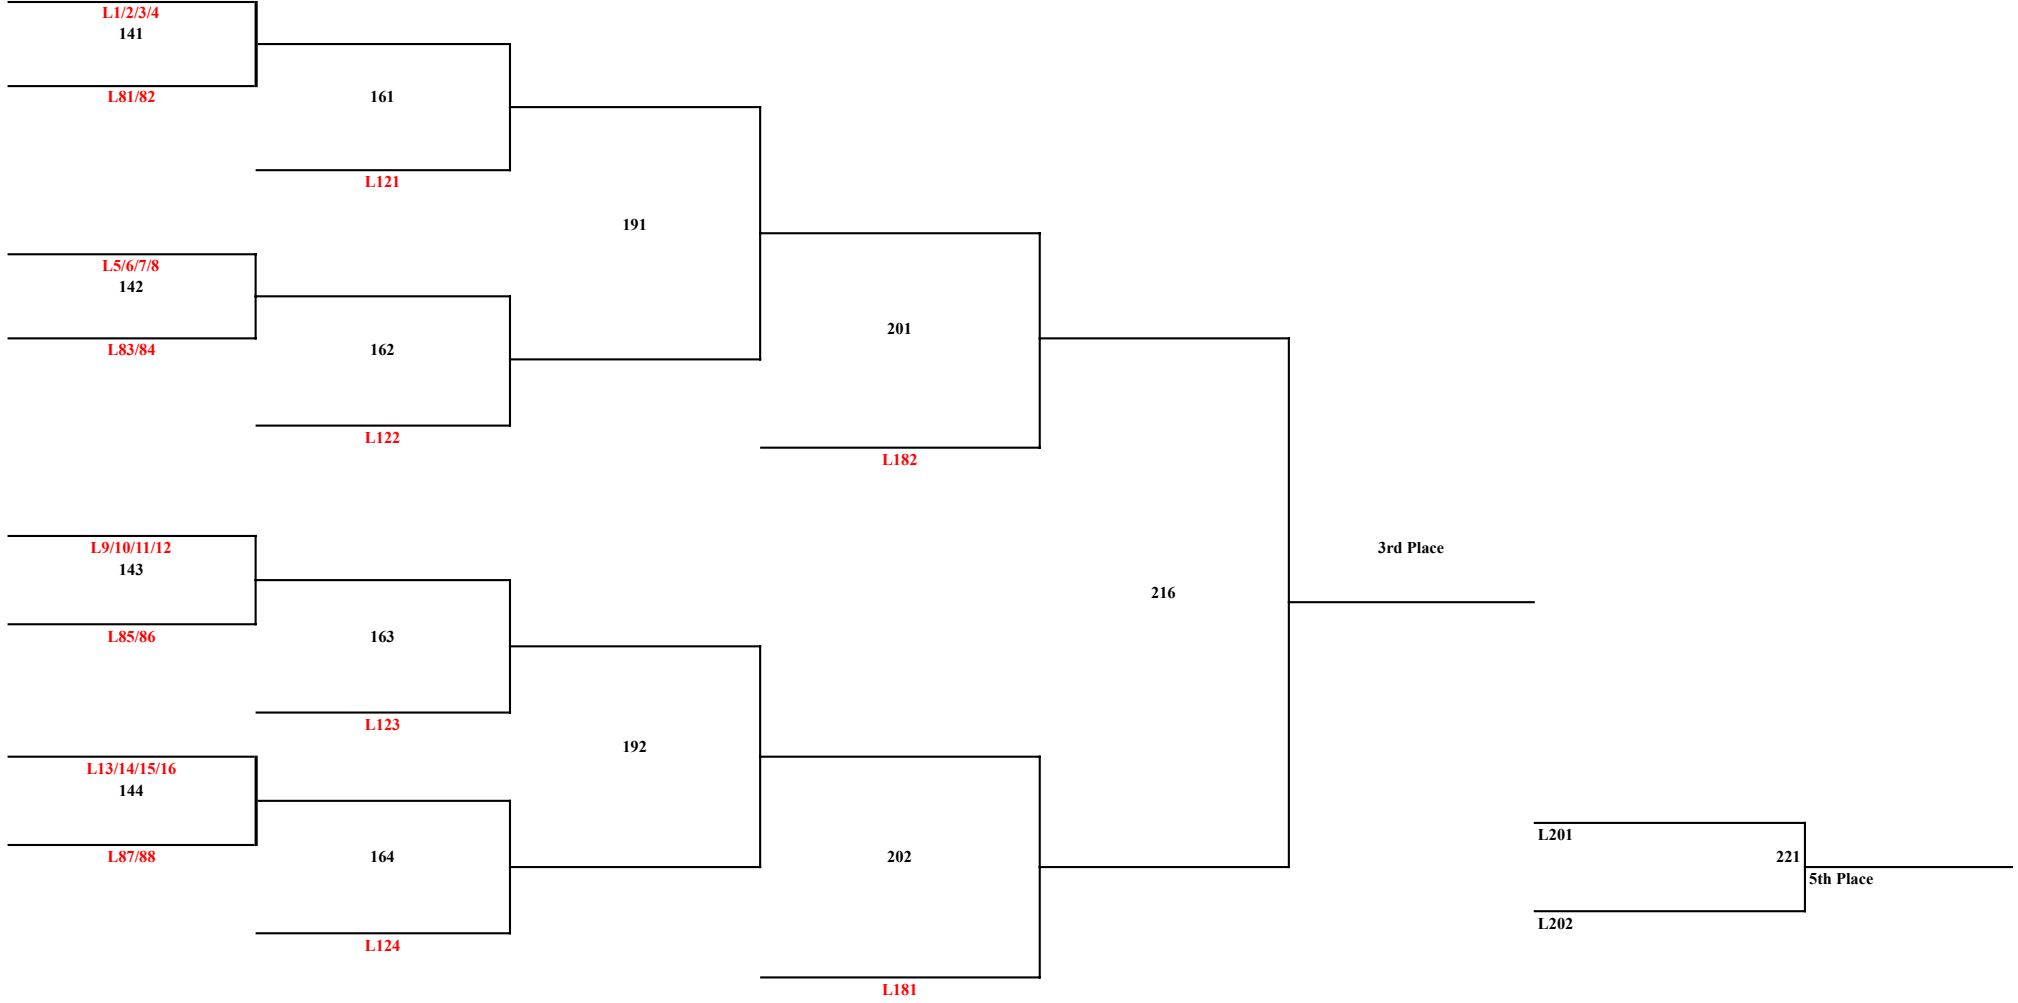

CONSOLATION

CONSOLATION

CONSOLATION

CONSOLATION

CONSOLATION

XD	BS	GS	BD	GD
<b>MVAL</b>				
MVAL 1 Andy Gao/Bettie Huang (American)	MVAL 1 Suraj Rajesh Kumar (American)	MVAL 1 Brianna Lee (Mission San Jose)	MVAL 1 Pranav Vivek/Mi Liu (Irvington)	MVAL 1 Elaina Xu/Emily Zhang (Mission San Jose)
MVAL 2 Lenny Zhang/Sophie Zhang (James Logan)	MVAL 2 Abhi Mandanapu (Irvington)	MVAL 2 Aarshi Jain (Irvington)	MVAL 2 Andy Zhang/Justin Liaw (Mission San Jose)	MVAL 2 Sophia Cao/Anora Singh (American)
MVAL 3 Ryan Liu/Holly Fan (American)	MVAL 3 Lavakusa Dwijesh Naidu (Irvington)	MVAL 3 Mira Chatterjee (Mission San Jose)	MVAL 3 Tao Peng/Clay Yang (Irvington)	MVAL 3 Daksha Ravindhar/Naomie Lei (Mission San Jose)
MVAL 4 Jayden Huang/Salene Liu (Irvington)	MVAL 4 Rampavan Pusapati (Irvington)	MVAL 4 Kara Liu (American)	MVAL 4 Andrew Yu/Wilson Lo (American)	MVAL 4 Hitaishi Narisetty/Sravya Vengalam (Irvington)
MVAL Alt Muyang Li/Chloe Yong (Mission San Jose)	MVAL Alt Dhruvan Karthik (Washington)	MVAL Alt Tara Karthik (Washington)	MVAL Alt Isaac Wong/Anirudh Yadrami (American)	MVAL Alt Gargee Gadre/Adya Shankar (Irvington)
MVAL Alt David Li/Anshina Verma (American)	MVAL Alt Nathan Zhang (American)	MVAL Alt Jia Shah (American)	MVAL Alt Pradyun Sethupathi/Caleb Buenaventura (James Logan)	MVAL Alt Niyati Yalamati/Harini Muthusaravanan (American)
<b>VVAL</b>				
VVAL 1 Rhianne Maglalang/Prabveer Khaira (American Canyon)	VVAL 1 Saafir Topon (American Canyon)	VVAL 1 Mikayla Yturralde (American Canyon)	VVAL 1 William Grijalva/Sahil Khattak (American Canyon)	VVAL 1 Samantha Alcoreza/Jolie Bondoc (American Canyon)
VVAL 2 Ava Barnes/Johnathan G (Napa)	VVAL 2 Mathieu Callerec (Napa)	VVAL 2 Alondra De Leon (Napa)	VVAL 2 Jake Yamall/Roman Redko (Casa Grande)	VVAL 2 Victoria Hernandez/Giana Parungao (Vintage)
VVAL 3 Victoria Mosconi/Enoc Martinez (Napa)	VVAL 3 Ben Galiata (Casa Grande)	VVAL 3 Amanda Vega (American Canyon)	VVAL 3 Devin Shields/Cole Carlos (Napa)	VVAL 3 Azel Fedelis/Willow Bagasan (American Canyon)
VVAL 4 Bella Bahena/Sebastian Solorio (Vintage)	VVAL 4 Nestor Rosales (American Canyon)	VVAL 4 Andrea Campos (Vintage)	VVAL 4 Jacob Jouaneh/Isaac Segura (Vintage)	VVAL 4 Bianca Padilla/Stena Fanuga (American Canyon)
VVAL Alt Mia Ravelaz/Gabe Bautista (American Canyon)	VVAL Alt Qasim Khattak (American Canyon)	VVAL Alt Alison Flores (Napa)	VVAL Alt Himson Feng/Roshan Topon (American Canyon)	VVAL Alt Lily Le/Jolina Sok (American Canyon)
VVAL Alt Alex Lopez (Casa Grande)	VVAL Alt Alex Lopez (Casa Grande)	VVAL Alt Ariana Torda (American Canyon)		
<b>EBAL</b>				
EBAL 1 Kriti Vasireddy/Aagnaey Pulijal (Dougherty Valley)	EBAL 1 Kevin Zhang (Foothill)	EBAL 1 Saanya Sreenivas (Foothill)	EBAL 1 Shriyans Bhagavatula/Arush Chitgopkar (Dougherty Valley)	EBAL 1 Angelina Wu/Sahasra Gajula (Dublin)
EBAL 2 Samyukta Karthik/Aaron Liao (Amador Valley)	EBAL 2 Kayosh Kumar Mohapatra (Amador Valley)	EBAL 2 Camellia Wang (Amador Valley)	EBAL 2 Anish Koppola/Hardik Gowrish (Dougherty Valley)	EBAL 2 Varshini Subramanian/Aishani Pramod (Amador Valley)
EBAL 3 Rishika Nanda/Justin Louie (Dougherty Valley)	EBAL 3 Justin Kan (Dougherty Valley)	EBAL 3 Sanjana Mahesh (Foothill)	EBAL 3 Sumedh Pai/Kenneth Wu (Dougherty Valley)	EBAL 3 Chloe Ye/Sahana Chada (Dougherty Valley)
EBAL 4 Timothy Park/Isabella Ming (Dublin)	EBAL 4 Alex Wen (Dougherty Valley)	EBAL 4 Shravani Kurapati (Amador Valley)	EBAL 4 Yifan Liu/Xiyang Hao (Amador Valley)	EBAL 4 Jessy Yeh/Regina Mok (Amador Valley)
EBAL 5 Anupraya Sathiyarayanan/Ziqian Wang (Amador Valley)	EBAL 5 Prithvi Roopa (Dougherty Valley)	EBAL 5 Keya Parma (Dougherty Valley)	EBAL 5 Geffen Kama/Nathan Han (Amador Valley)	EBAL 5 Anindita Gururaman/Charvi Krishnamani (Foothill)
EBAL 6 Aadya Makam/Abhishek Jolad (Dougherty Valley)	EBAL 6 Leheng Xu (Granada)	EBAL 6 Jane Ma (Dougherty Valley)	EBAL 6 Axel Joseph/Hugo Chang (Foothill)	EBAL 6 Kavya idarthi/Sanika Alawani (Dougherty Valley)
EBAL Alt Junduo Jiang/Irene Huang (California)	EBAL Alt Max Hsieh (San Ramon Valley)	EBAL Alt Purvi Koganti (Dougherty Valley)		EBAL Alt Sabrina Vuong/Aadiya Satauri (Dougherty Valley)
EBAL Alt Lillian Cho/Jackson Willford (San Ramon Valley)		EBAL Alt Ashwitha Sarvabhatla (San Ramon Valley)		EBAL Alt Kate Shu/Katelynn Do (California)
<b>WACC</b>				
WACC 1 Arielle Fong/Matthew Xiao (Castro Valley)	WACC 1 Jonathan Huang (Castro Valley)	WACC 1 Jennifer Bangcaya (Tennyson)	WACC 1 Shimon Cho/Jason Lau (San Leandro)	WACC 1 Bernice Huang/Moon Zhang (Castro Valley)
WACC 2 Sammy Huang/Marco Huang (Castro Valley)	WACC 2 Gleb Valueva (Berkeley)	WACC 2 Lydia Ng (Alameda)	WACC 2 Hoiiong Tam/Dylan Thai (San Leandro)	WACC 2 Yingzi Chen/Meien Zhou (San Leandro)
WACC 3 Yen Nhi Tat/Joey Lau (Alameda)	WACC 3 Aryan Dayaram (Alameda)	WACC 3 Toma Valueva (Berkeley)	WACC 3 Mirag Rai/Aaron Le (Mt. Eden)	WACC 3 Matalite Lu/Coei Ma (Alameda)
WACC 4 Ella Lo/Ethan Zhou (San Leandro)	WACC 4 Tam Kinwing (Tennyson)	WACC 4 Zoe Wong (Castro Valley)	WACC 4 Evan Lau/Oscar Gao (Castro Valley)	WACC 4 Elisa Deng/Dora Hui (Castro Valley)
WACC 5 Adailily Chu/Maxwell Chung (Berkeley)	WACC 5 Nicolas Wong (San Leandro)	WACC 5 Isabella Lam (Alameda)	WACC 5 Alex Chen/Justin Fok (Castro Valley)	WACC 5 Yuetong Chen/Tina Li (Alameda)
WACC Alt Megan Nguyen/Jing Mai (San Leandro)	WACC Alt Tin Tran (Mt. Eden)	WACC Alt Hannah Terbeek (Berkeley)	WACC Alt Clark Guo/Boyuan Pang (Alameda)	WACC Alt Vanessa Hunag/Kristina Huynh (San Leandro)
<b>NBL</b>				
NBL 1 Karson Gong/Anita Lei (Maria Carrillo)	NBL 1 Jayden Todd (Maria Carrillo)	NBL 1 Yiun Chiu (Analy)	NBL 1 Enjal Parajuli/Phelan Nguyen (Santa Rosa)	NBL 1 Aimee Maehara/Malaya Edwards (Santa Rosa)
NBL 2 Jerry Dinh/Ammy Manivong (Santa Rosa)	NBL 2 Mingyu Kim (Maria Carrillo)	NBL 2 Josephine Unson-George (Windsor)	NBL 2 Qikai Zhao/Victor Li (Maria Carrillo)	NBL 2 Haylee Javier-Yang/Prinshu Gurung (Santa Rosa)
NBL 3 Edward Cruz/Mina Phengaroune (Santa Rosa)	NBL 3 Rhonin Brakeman (Santa Rosa)	NBL 3 Rebeca Perez (Santa Rosa)	NBL 3 Ben Waddoups/Reverdy Allender (Santa Rosa)	NBL 3 Cate Huynh/Kaylee Viduya (Maria Carrillo)
NBL 4 Zakk Valones/Zara Khairul (Maria Carrillo)	NBL 4 Oliver Klein (Santa Rosa)		NBL 4 Bishal Wagle/Biplav Wagle (Santa Rosa)	NBL 4 Sparrow Sanchini/Lizbeth Montalvo (Santa Rosa)
<b>TCAL</b>				
TCAL 1 Anwesha Subba/Stephen Cristobal (El Cerrito)	TCAL 1 Biraj Shrestha (El Cerrito)	TCAL 1 Anabella Tse (El Cerrito)	TCAL 1 Martin Cai/Prasun Malla (El Cerrito)	TCAL 1 Tenzin Nordon/Tenzin Jungtuksang (El Cerrito)