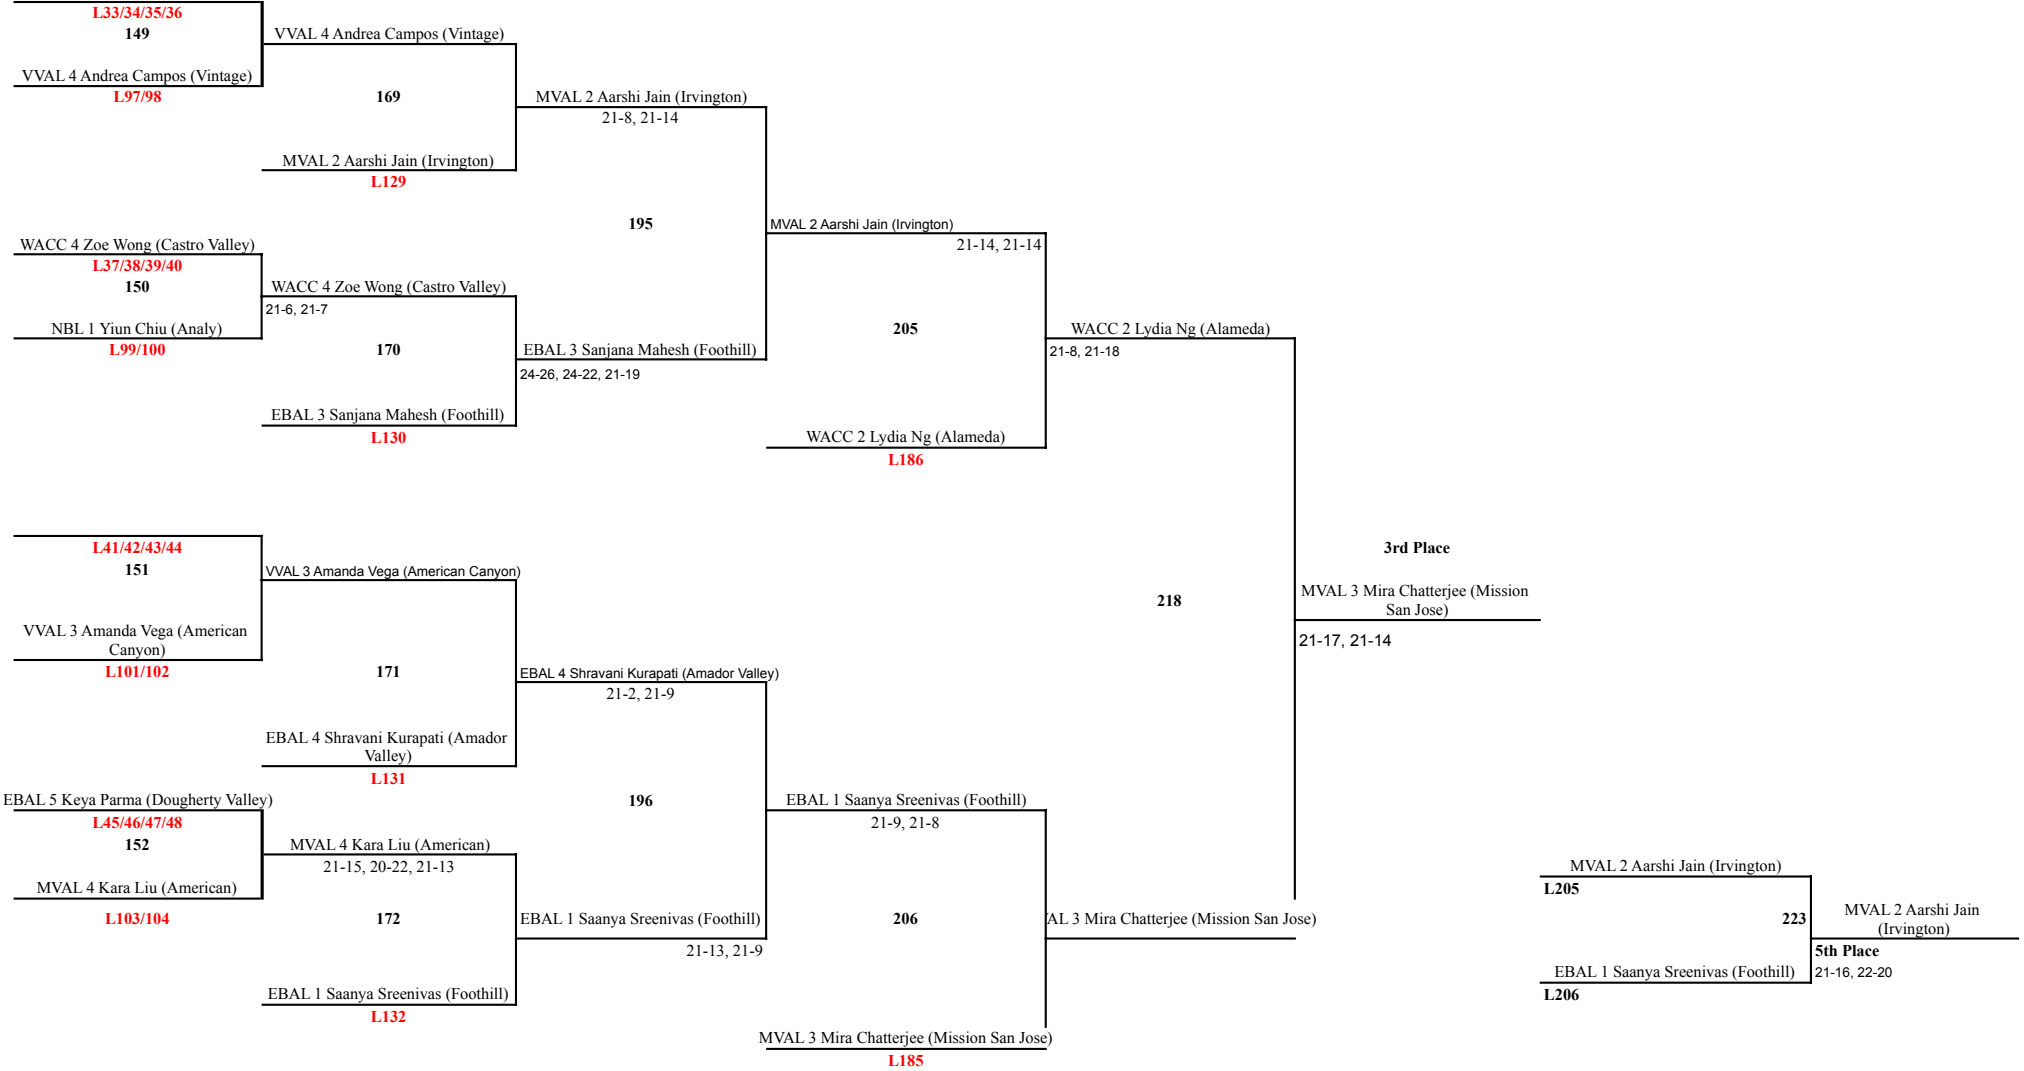

CONSOLATION