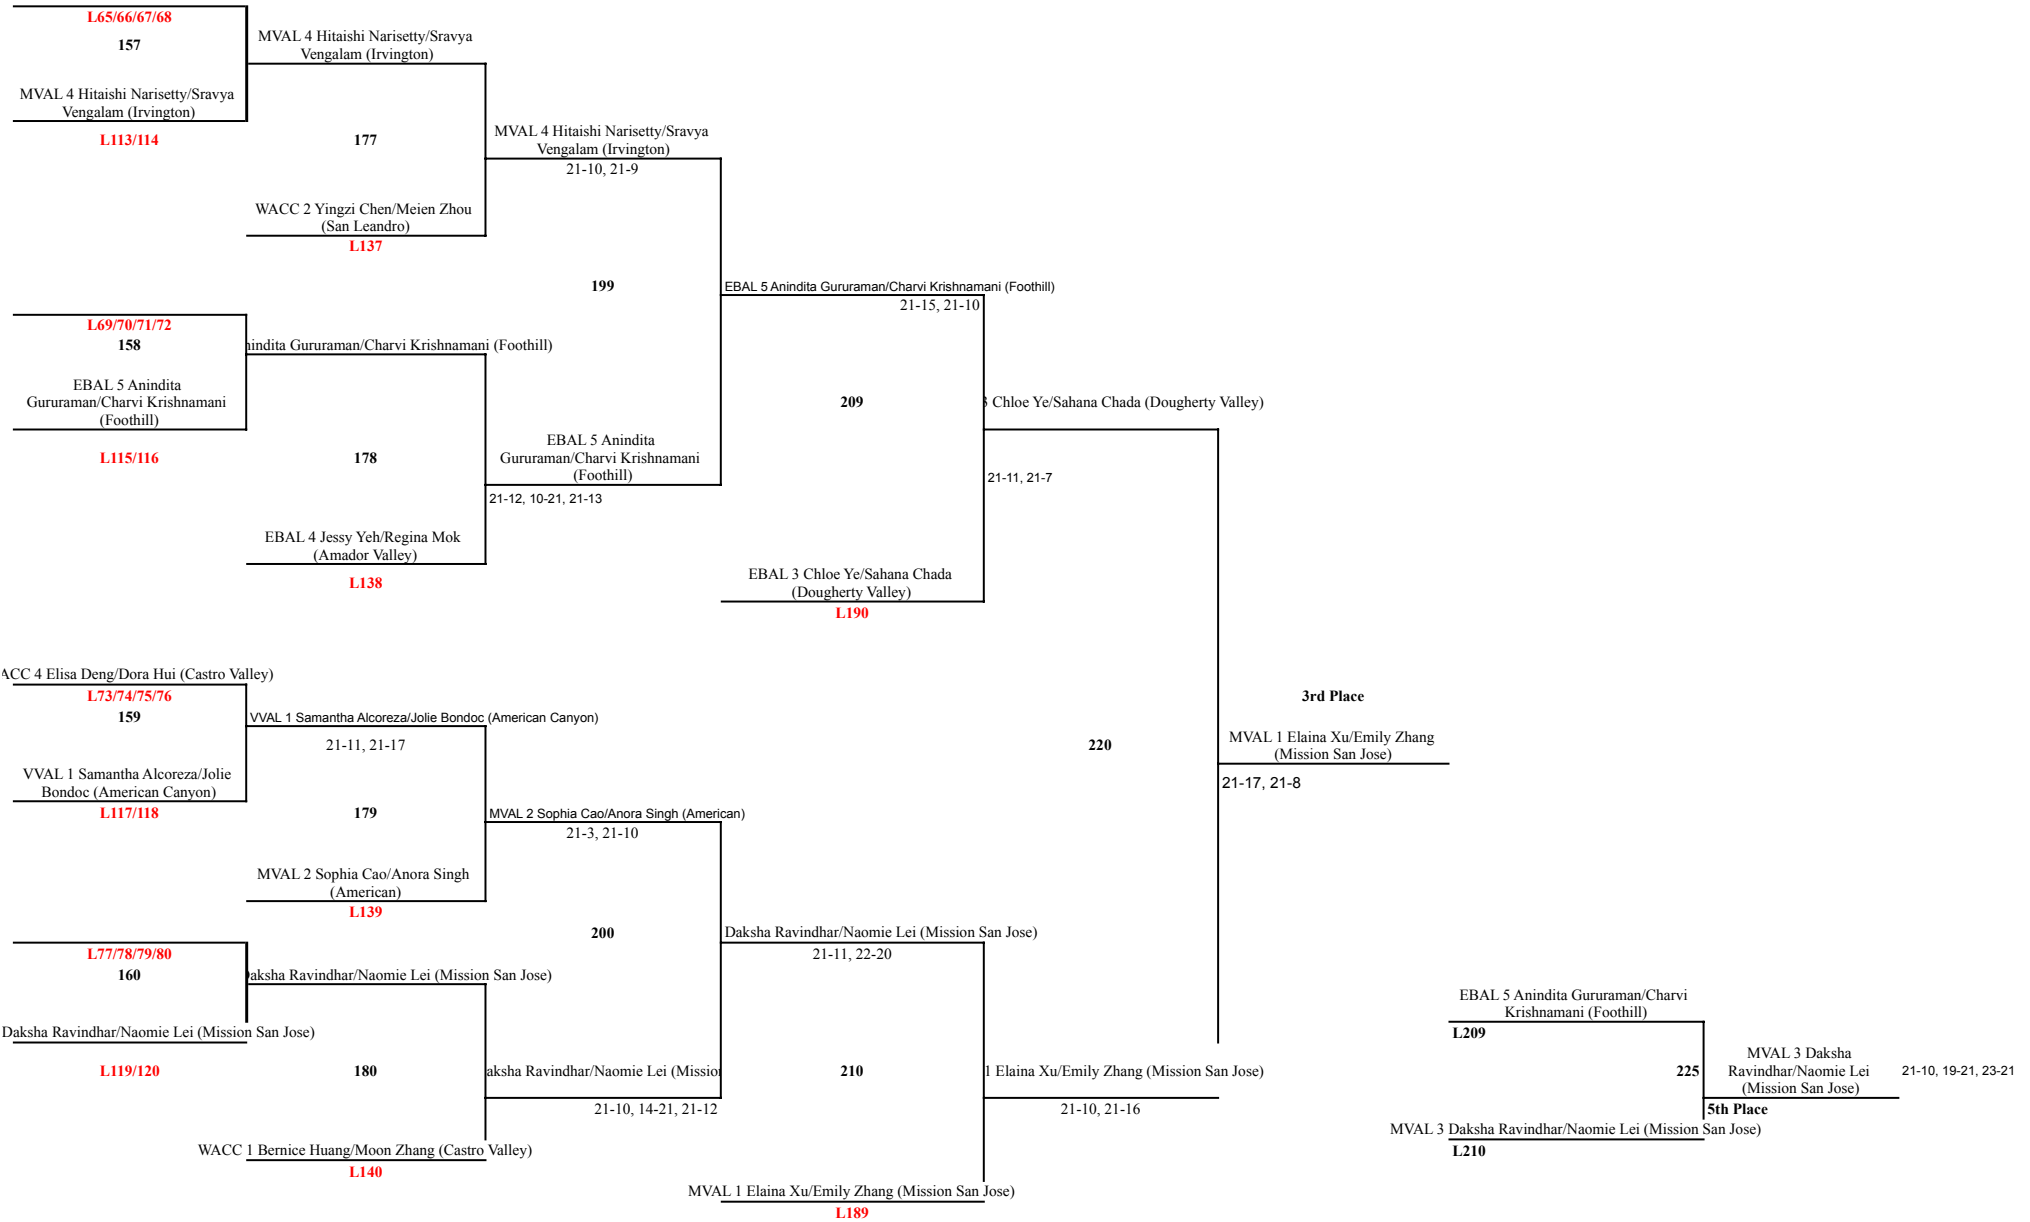

CONSOLATION