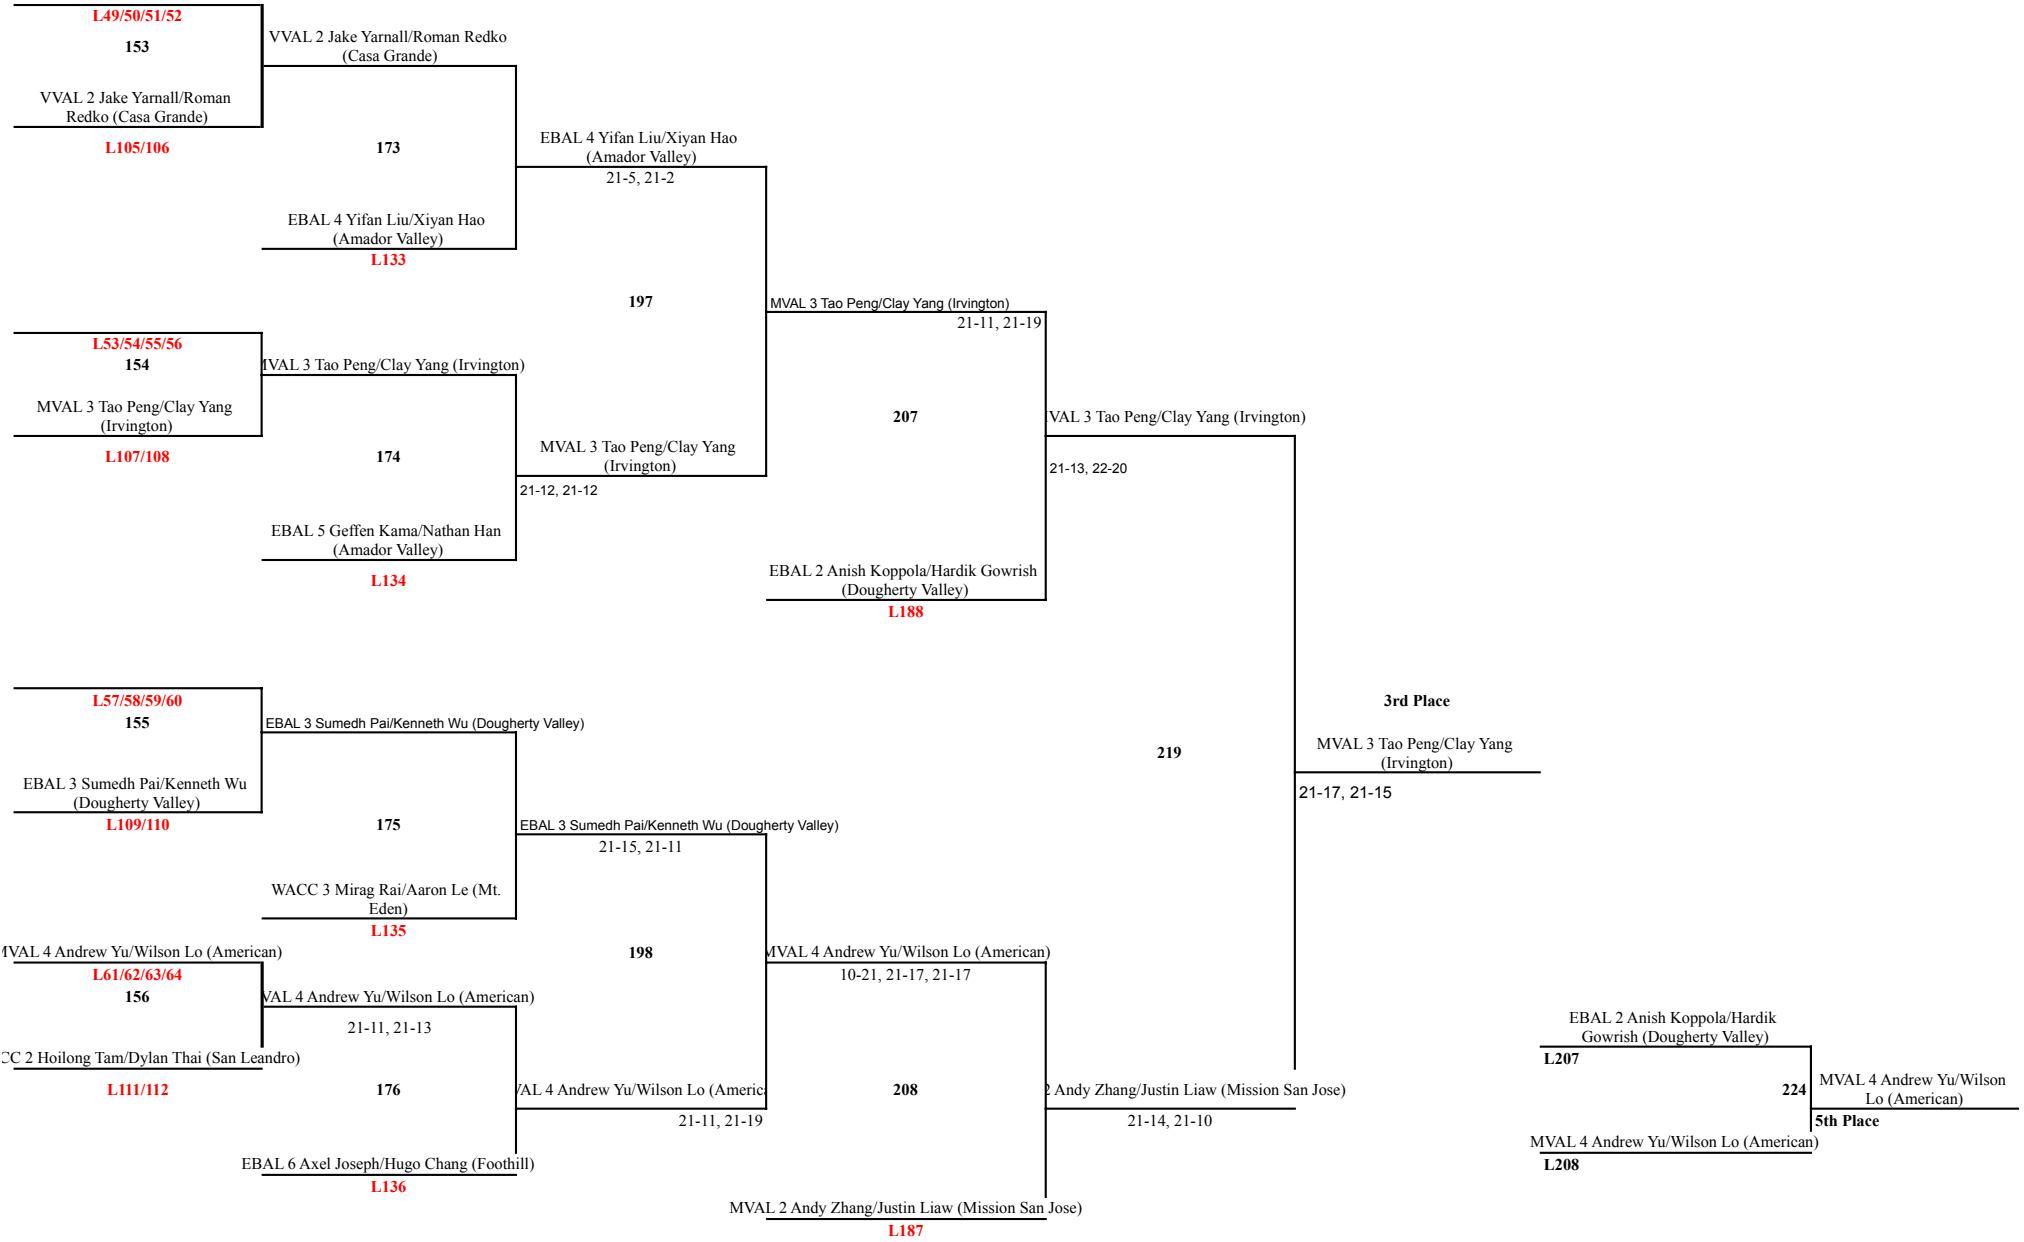

CONSOLATION