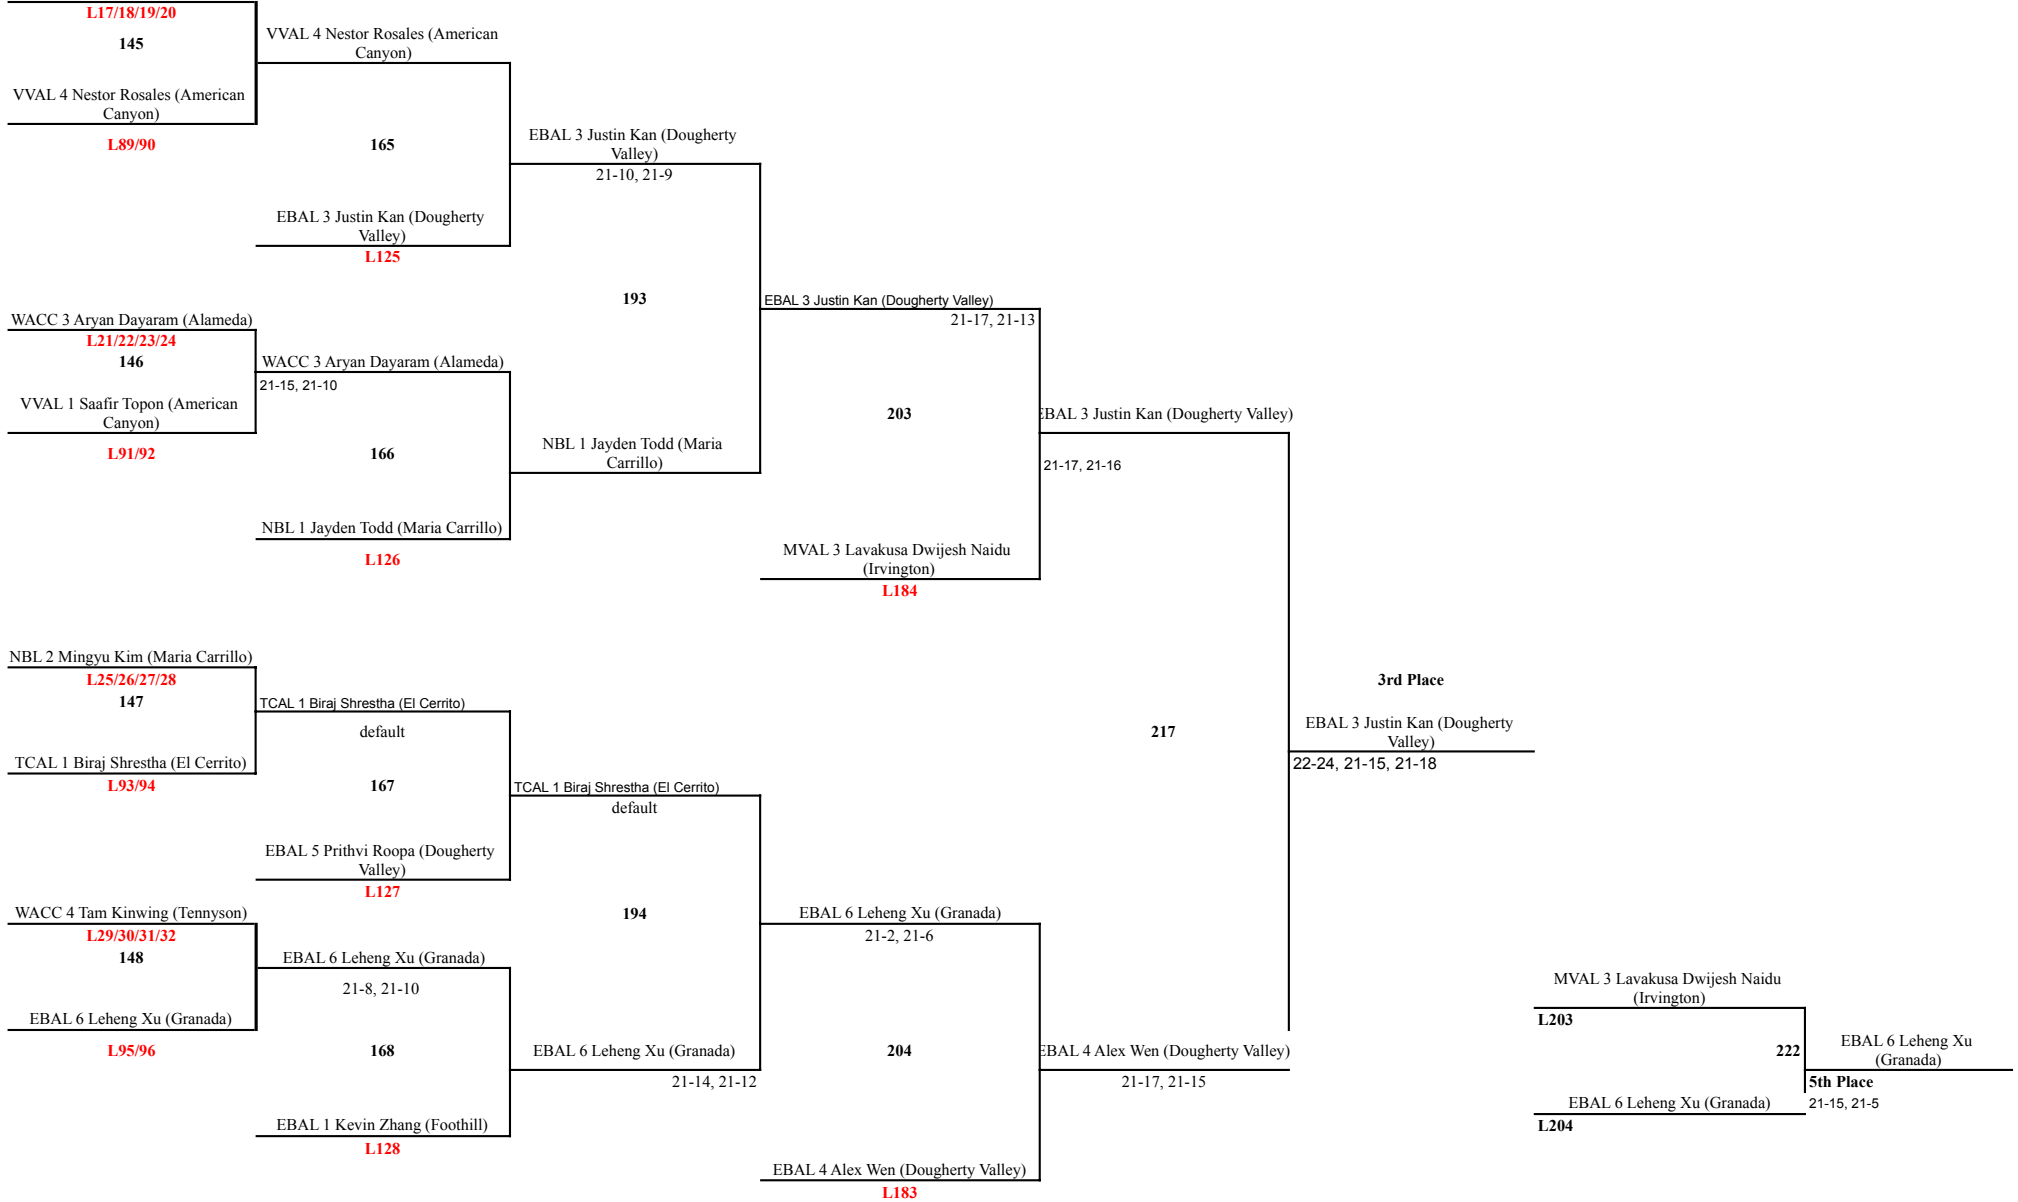

CONSOLATION