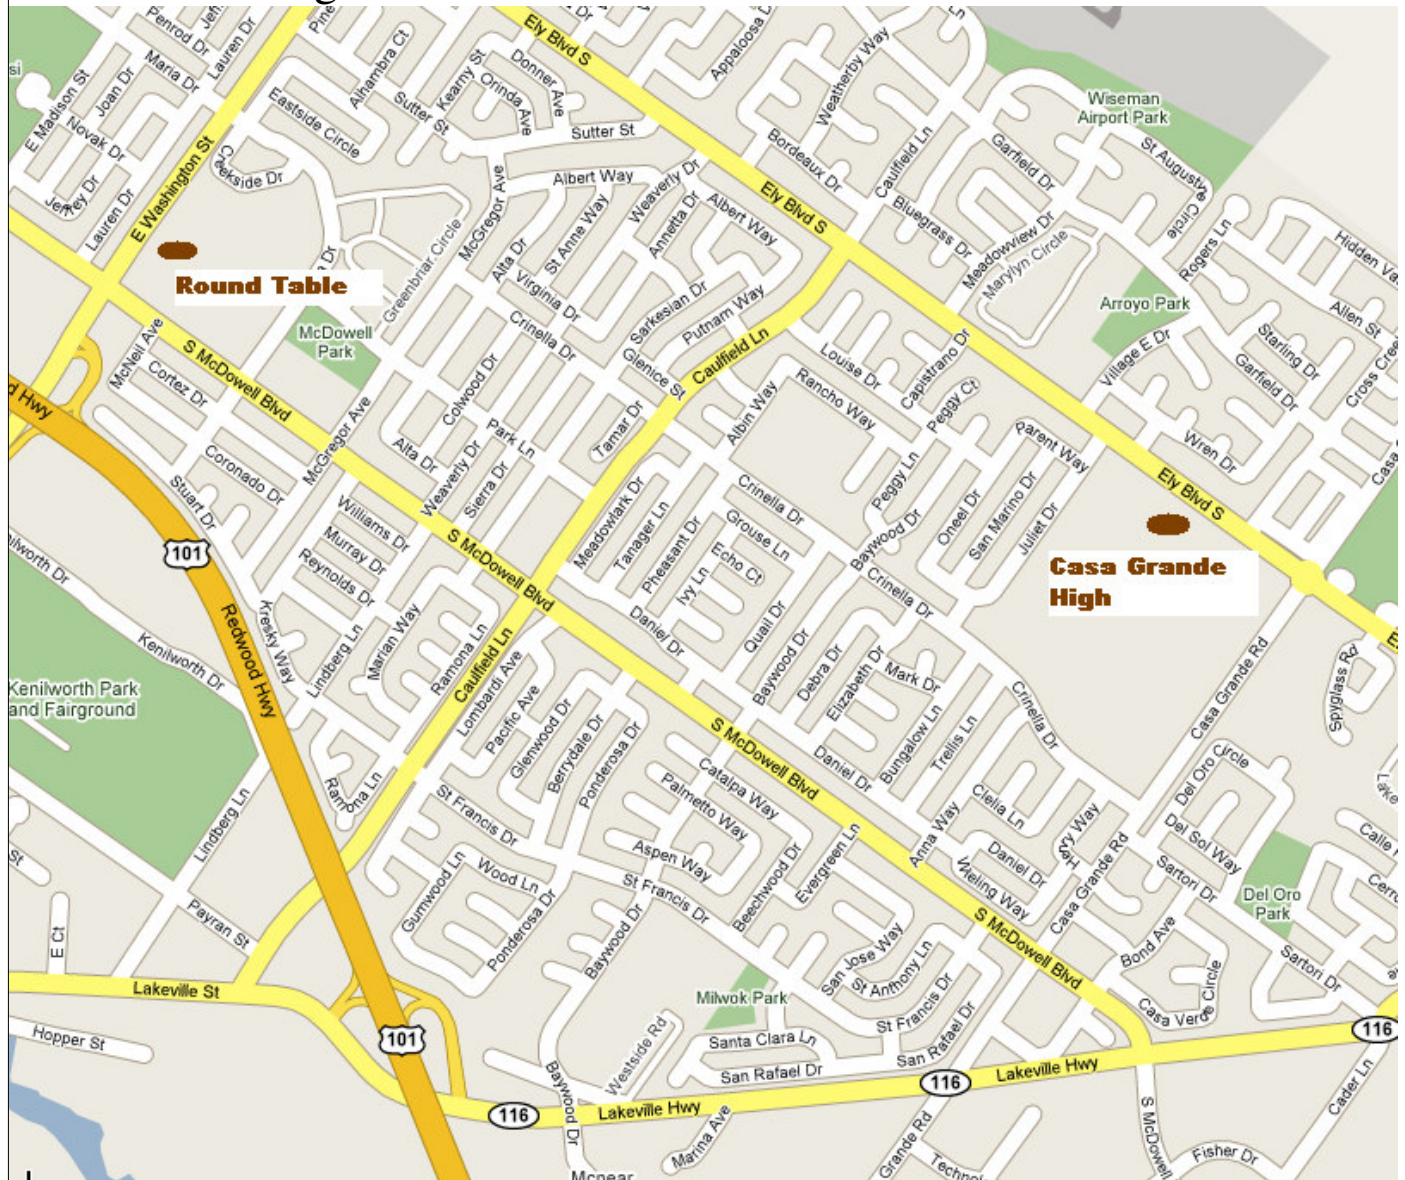

Piner Badminton 2008 News

Wednesday , 12 March 2008

Casa Grande High Directions

Piner High School
1700 Fulton Road
Santa Rosa CA 95401
Tel: 707 528-5245
Fax: 707 528-5246

Coach: Stan Bischof
1894 Bennett Meadows Lane
Santa Rosa CA 95405
Tel: 707 542-0148
Fax: 707 542-6803