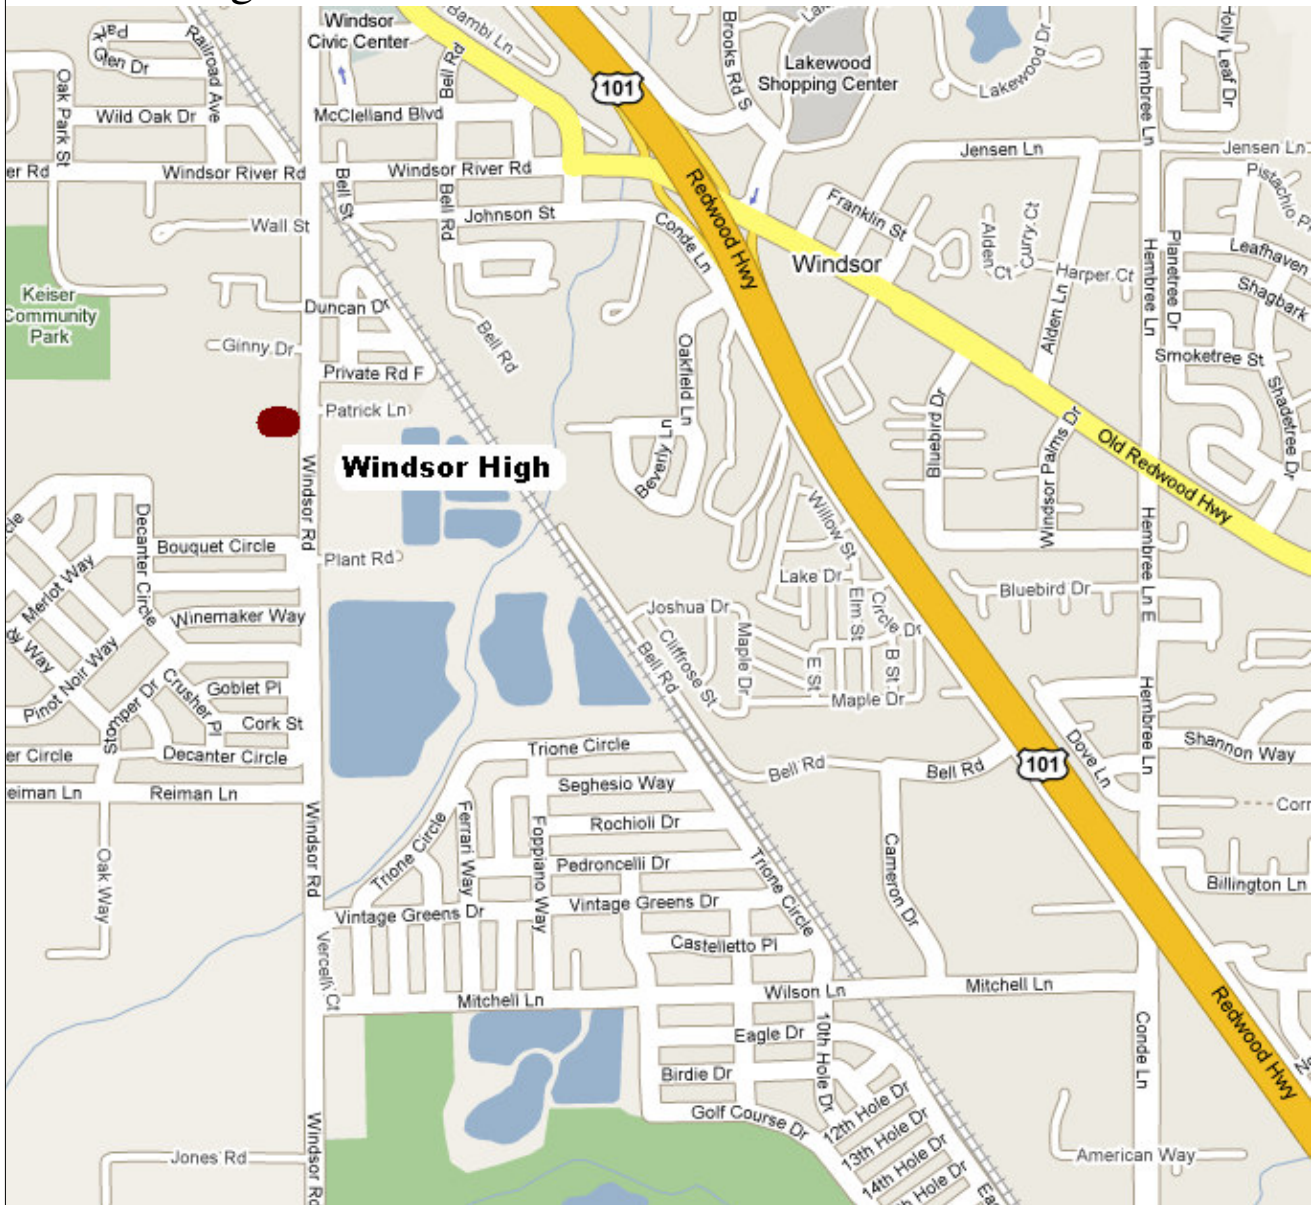

Piner Badminton 2009 News

Monday , 6 April 2009

Windsor High Directions

Piner High School
1700 Fulton Road
Santa Rosa CA 95401
Tel: 707 528-5245
Fax: 707 528-5246

Coach: Stan Bischof
1894 Bennett Meadows Lane
Santa Rosa CA 95405
Tel: 707 542-0148
Fax: 707 542-6803